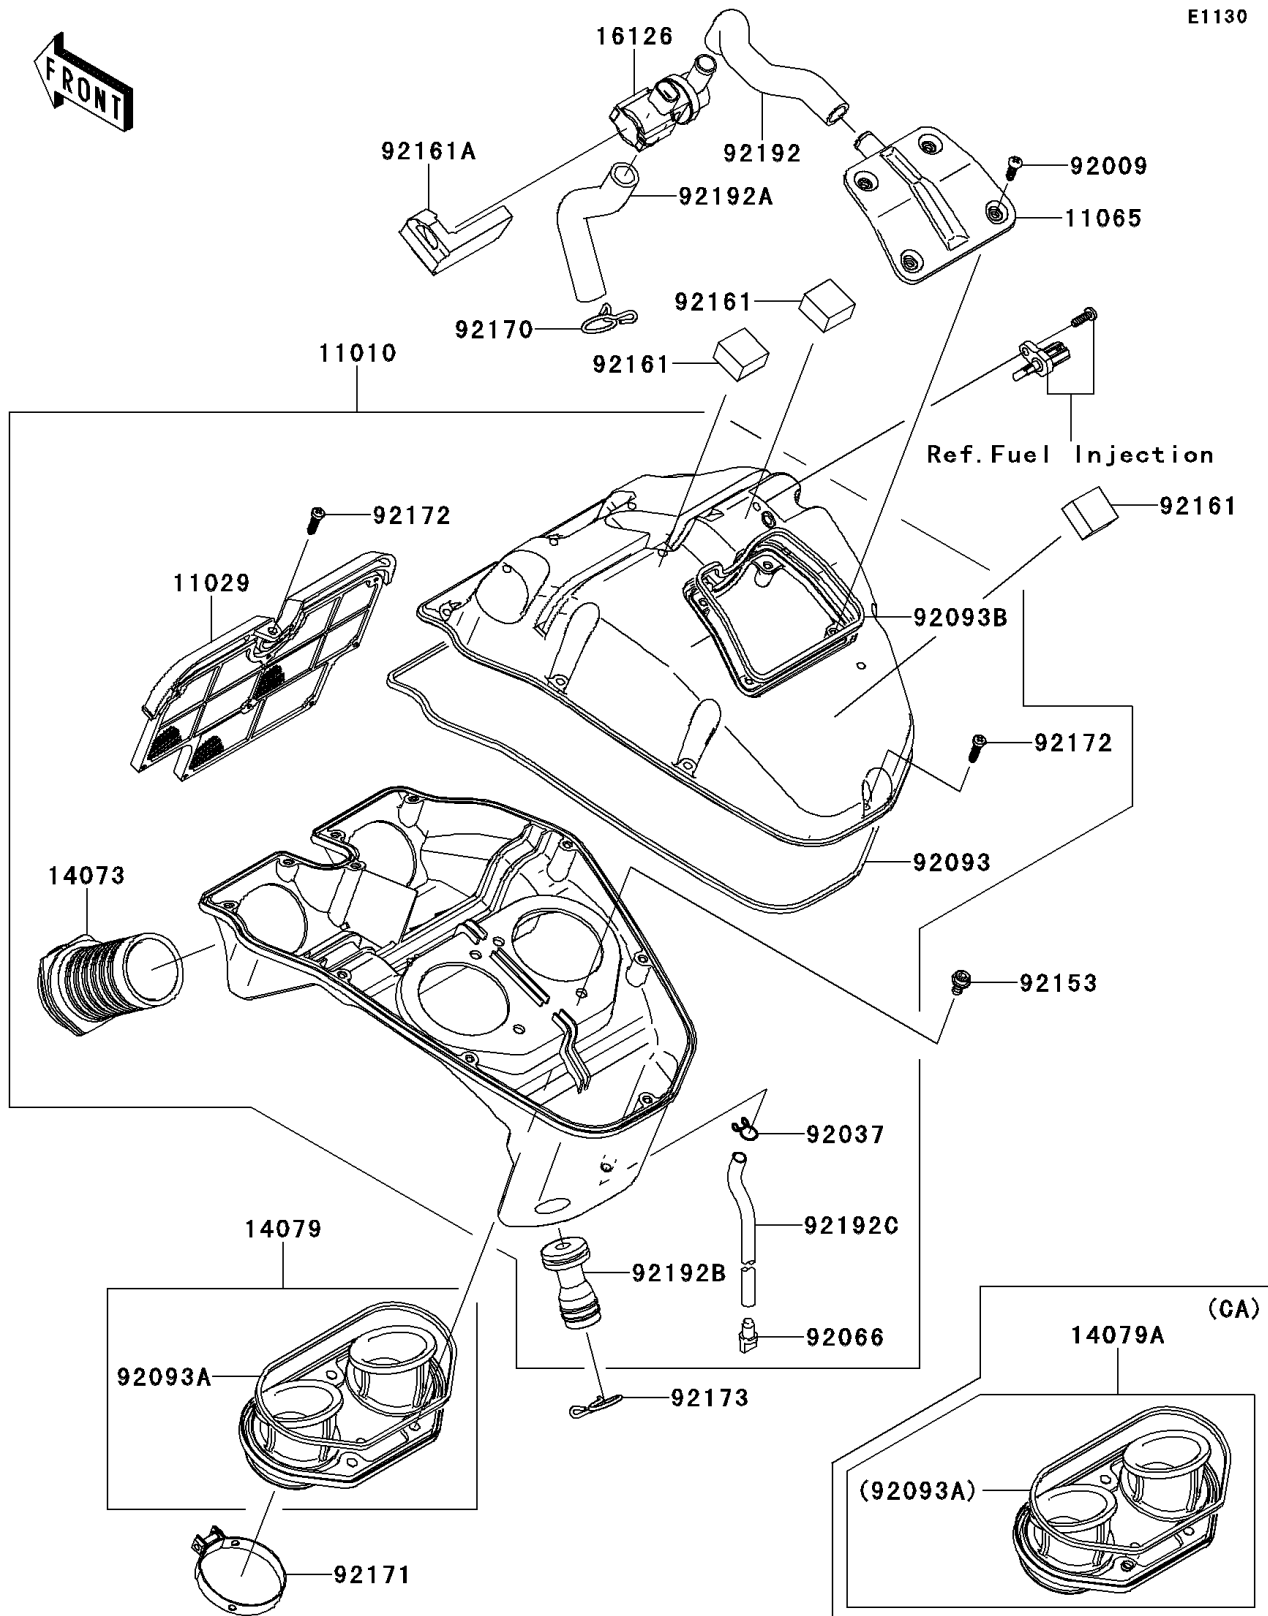

2013 VERSYS® PARTS DIAGRAM

Air Cleaner

E1130

2013 VERSYS® PARTS LIST

Air Cleaner

ITEM NAME	PART NUMBER	QUANTITY
FILTER-ASSY-AIR (Ref # 11010)	11010-0153	1
ELEMENT-ASSY-AIR FILTER (Ref # 11029)	11029-0008	1
CAP,UPPER CASE (Ref # 11065)	11065-0120	1
DUCT (Ref # 14073)	14073-0110	2
HOLDER-ASSY (Ref # 14079A)	14079-0066	1
VALVE,AIR SWITING (Ref # 16126)	16126-0019	1
SCREW,TAPPING,5X16 (Ref # 92009)	92009-1984	4
CLAMP,TUBE (Ref # 92037)	92037-147	1
PLUG,DRAIN (Ref # 92066)	92066-1211	1
SEAL,L=1080 (Ref # 92093)	92093-0045	1
SEAL (Ref # 92093A)	92093-0046	1
SEAL,L=368 (Ref # 92093B)	92093-0048	1
BOLT,SOCKET,6X12 (Ref # 92153)	92153-0759	4
DAMPER,T=15 (Ref # 92161)	92161-0302	3
DAMPER (Ref # 92161A)	92161-0309	1
CLAMP (Ref # 92170)	92170-1017	1
CLAMP (Ref # 92171)	92171-0314	2
SCREW,TAPPING,5X20 (Ref # 92172)	92172-0009	11
CLAMP,22X2 (Ref # 92173)	92173-0001	1
TUBE,ASV-A/C (Ref # 92192)	92192-0231	1
TUBE,HEAD-ASV (Ref # 92192A)	92192-0232	1
TUBE,BREATHER (Ref # 92192B)	92192-0264	1
TUBE,DRAIN,6X9X280 (Ref # 92192C)	92192-0325	1