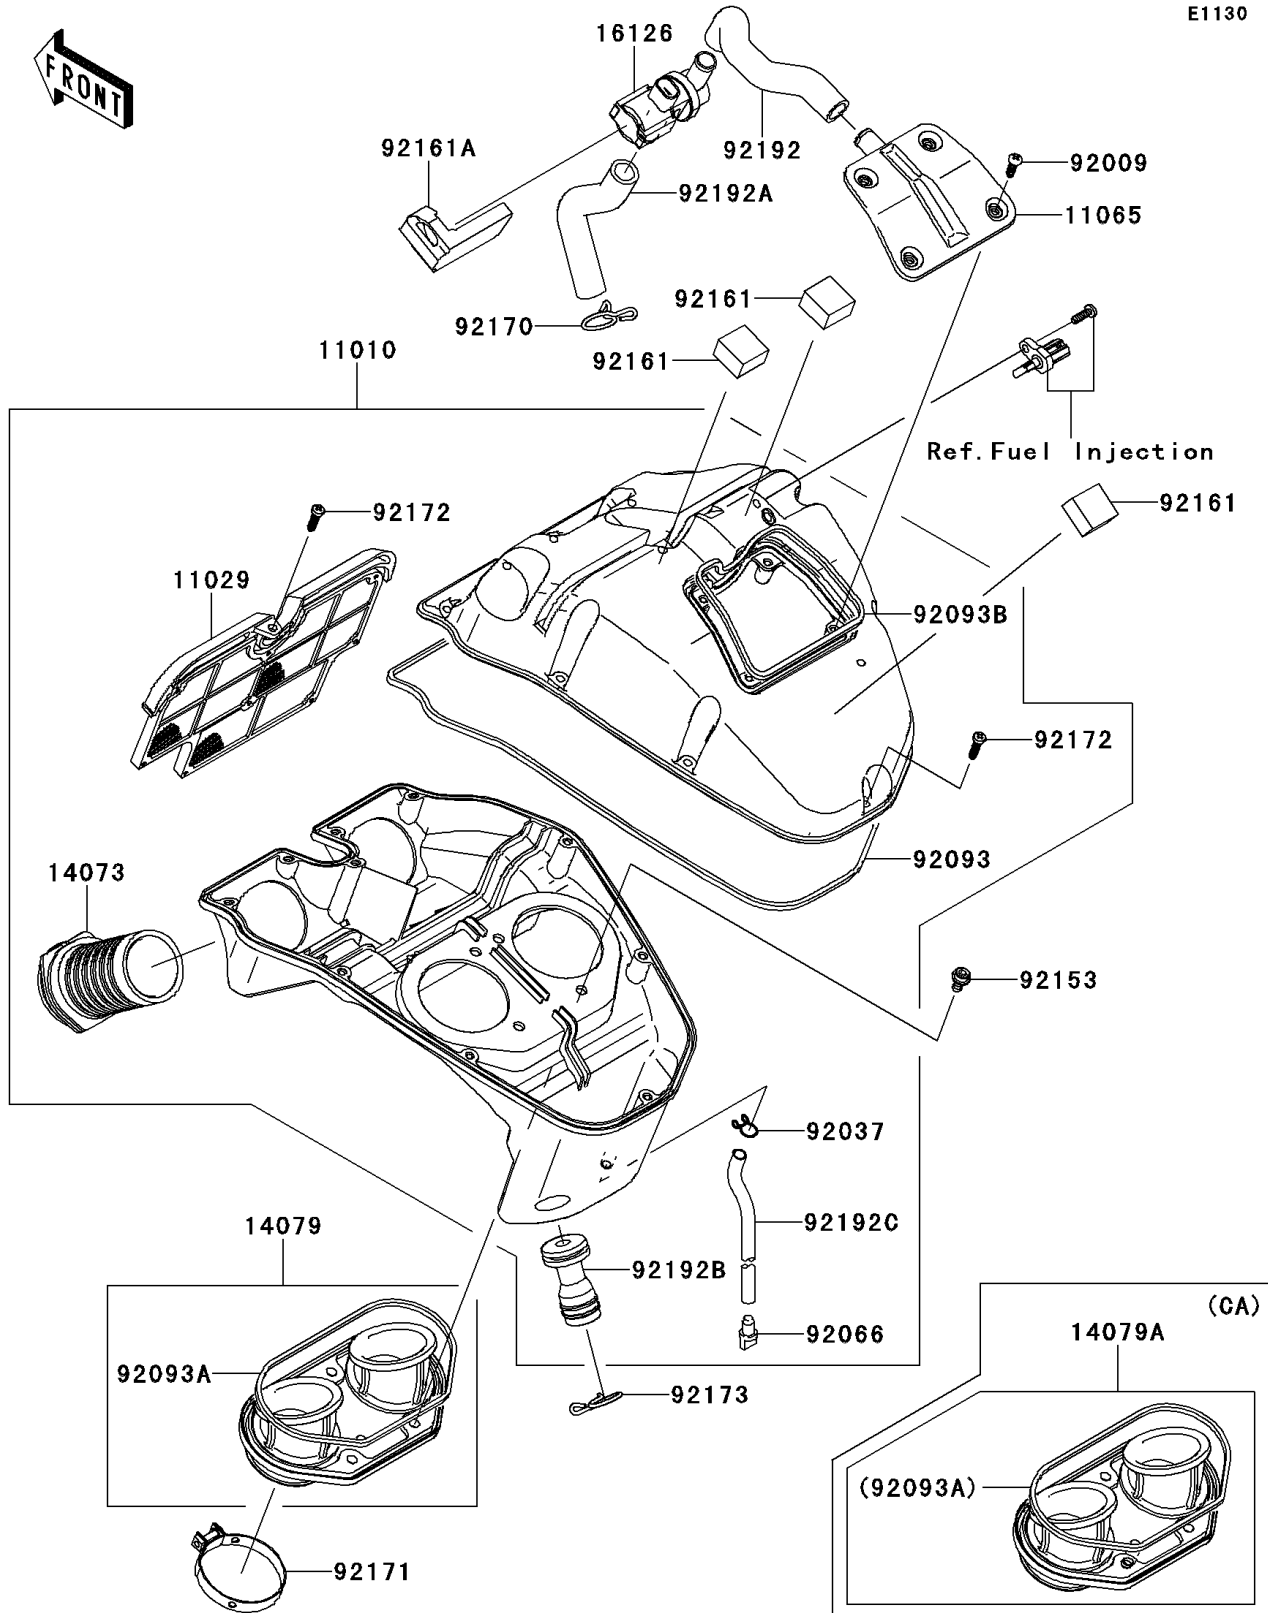

# 2014 VERSYS<sup>®</sup> PARTS DIAGRAM

Air Cleaner

E1130

## 2014 VERSYS® PARTS LIST

### Air Cleaner

ITEM NAME	PART NUMBER	QUANTITY
FILTER-ASSY-AIR (Ref # 11010)	11010-0153	1
ELEMENT-ASSY-AIR FILTER (Ref # 11029)	11029-0008	1
CAP,UPPER CASE (Ref # 11065)	11065-0120	1
DUCT (Ref # 14073)	14073-0110	2
HOLDER-ASSY (Ref # 14079)	14079-0064	1
VALVE,AIR SWITING (Ref # 16126)	16126-0019	1
SCREW,TAPPING,5X16 (Ref # 92009)	92009-1984	4
CLAMP,TUBE (Ref # 92037)	92037-147	1
PLUG,DRAIN (Ref # 92066)	92066-1211	1
SEAL,L=1080 (Ref # 92093)	92093-0045	1
SEAL (Ref # 92093A)	92093-0046	1
SEAL,L=368 (Ref # 92093B)	92093-0048	1
BOLT,SOCKET,6X12 (Ref # 92153)	92153-0759	4
DAMPER,T=15 (Ref # 92161)	92161-0302	3
DAMPER (Ref # 92161A)	92161-0309	1
CLAMP (Ref # 92170)	92170-1017	1
CLAMP (Ref # 92171)	92171-0314	2
SCREW,TAPPING,5X20 (Ref # 92172)	92172-0009	11
CLAMP,22X2 (Ref # 92173)	92173-0001	1
TUBE,ASV-A/C (Ref # 92192)	92192-0231	1
TUBE,HEAD-ASV (Ref # 92192A)	92192-0232	1
TUBE,BREATHER (Ref # 92192B)	92192-0264	1
TUBE,DRAIN,6X9X280 (Ref # 92192C)	92192-0325	1