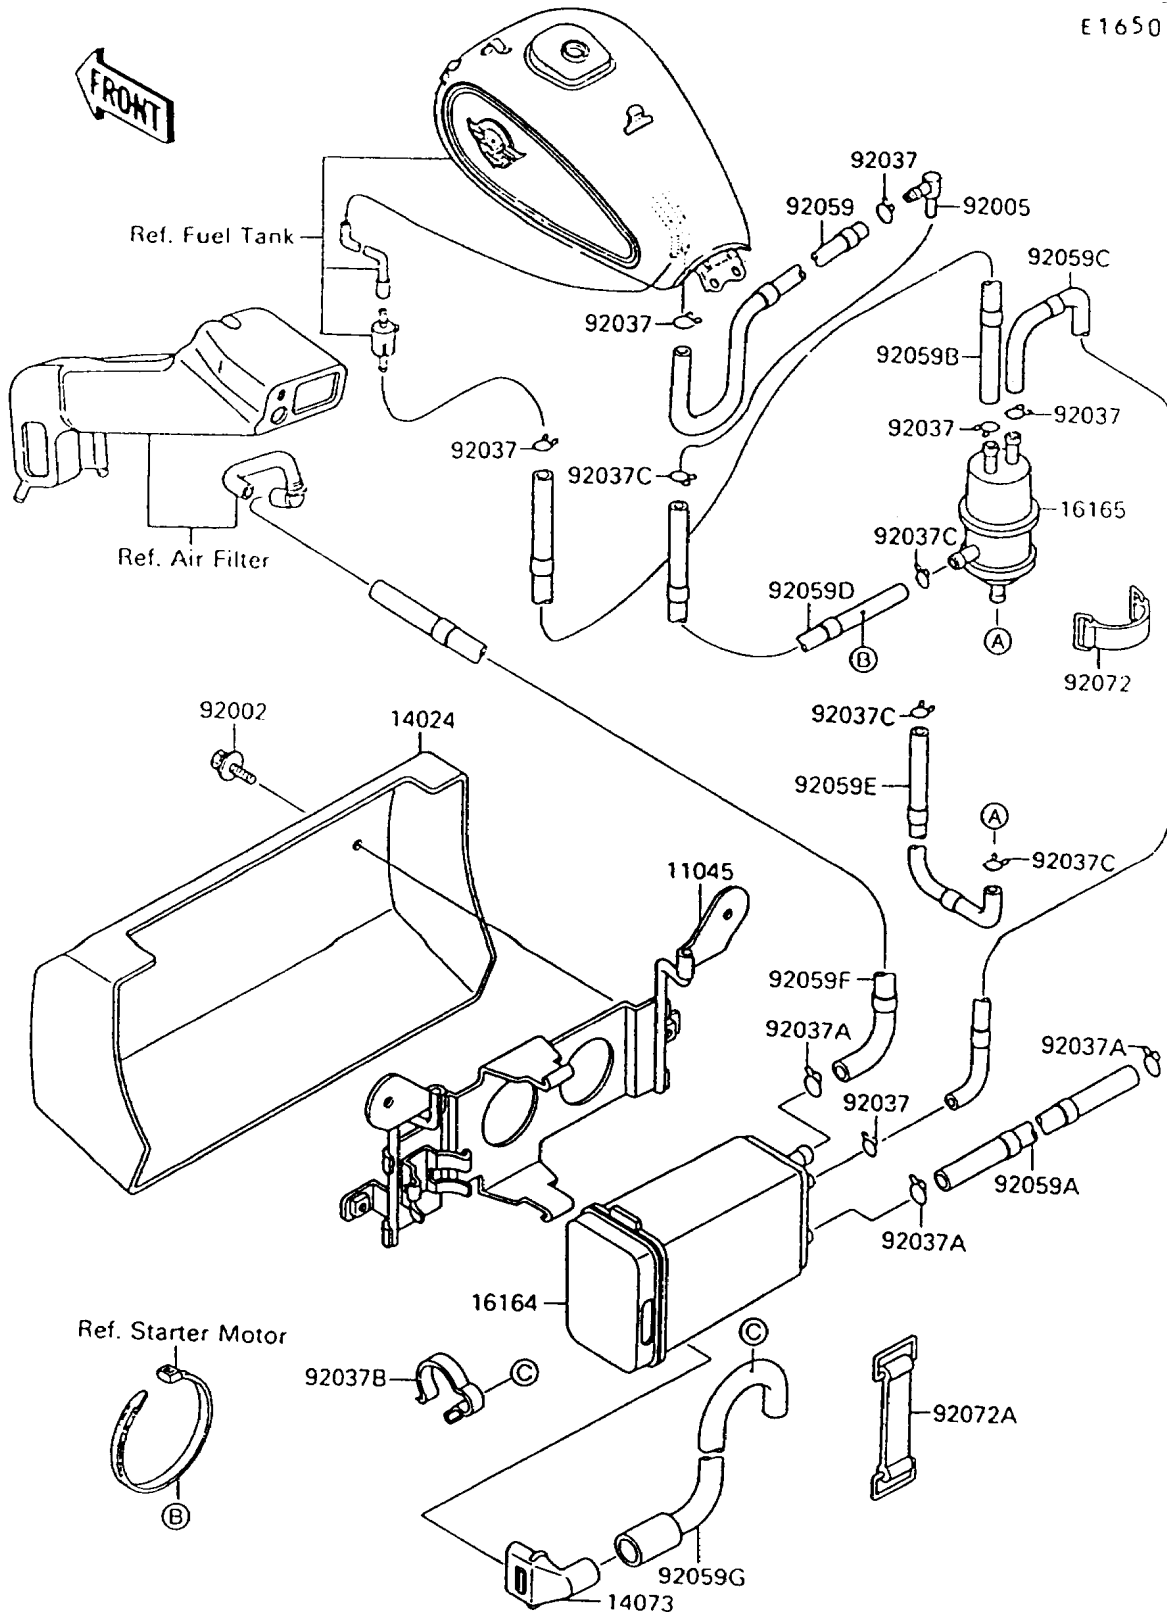

1994 Vulcan 88 PARTS DIAGRAM

Fuel Evaporative System

E 1650