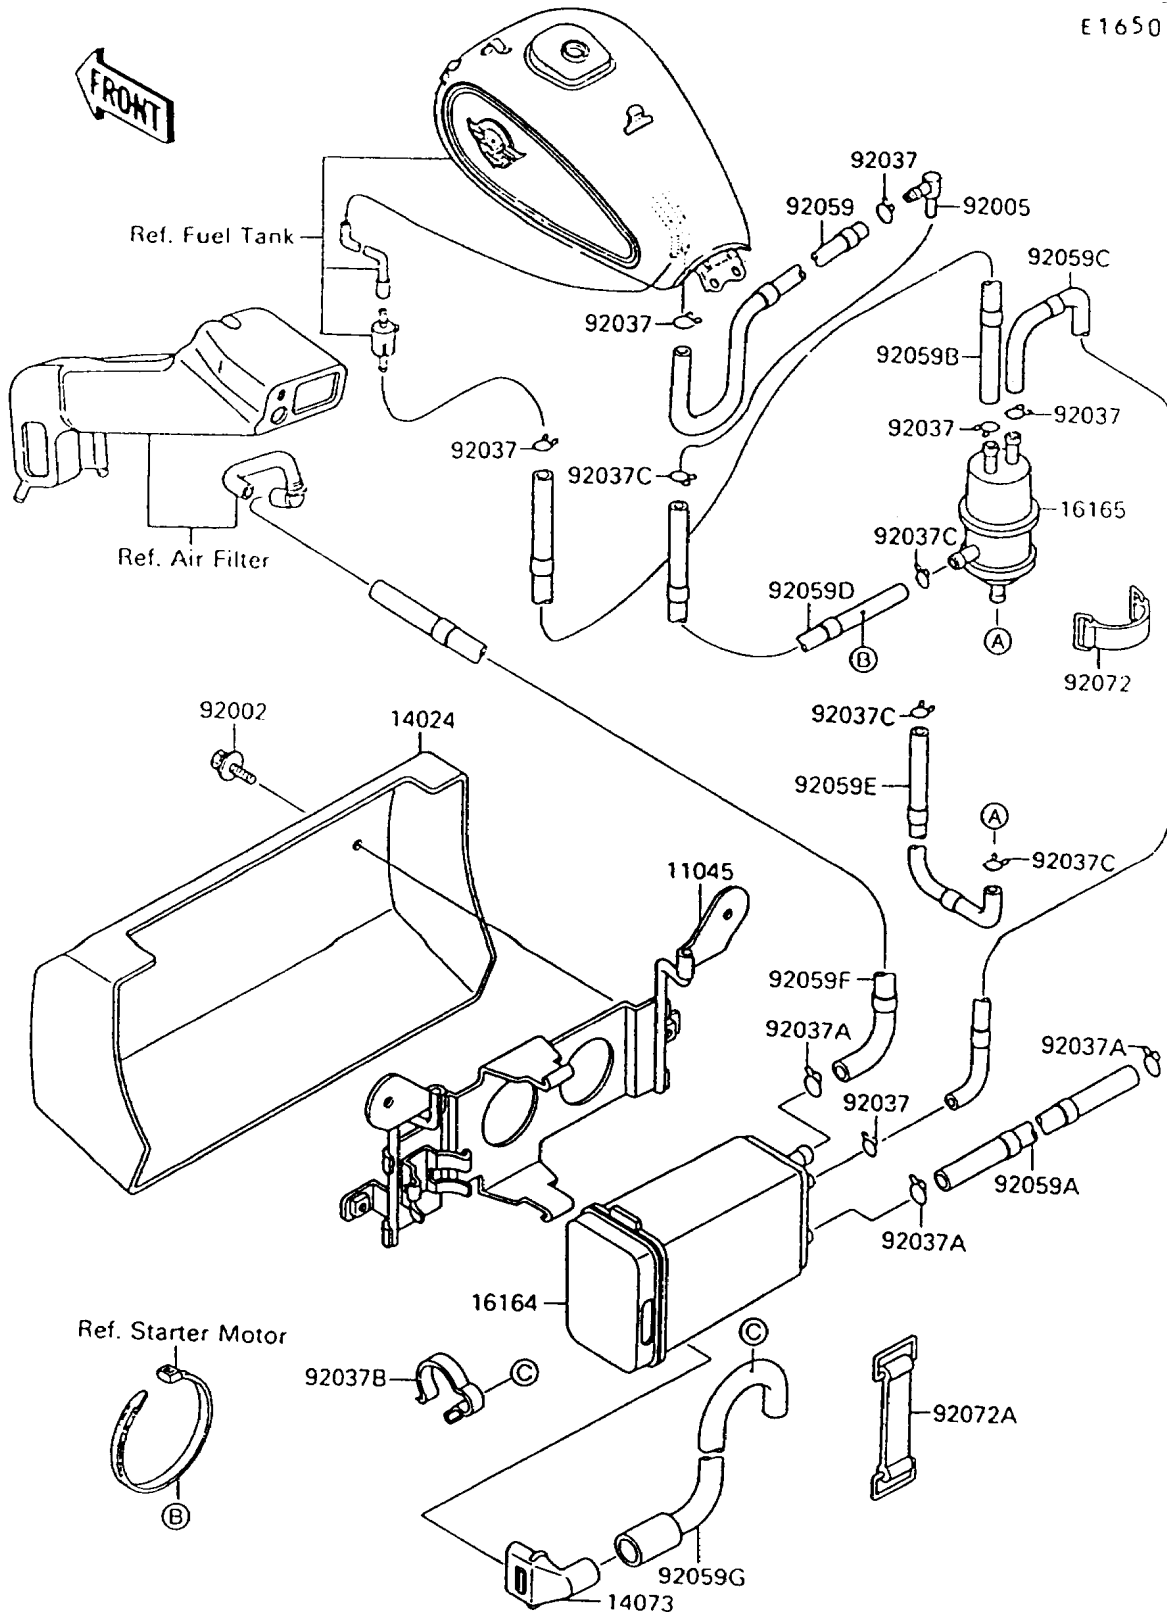

# 1994 Vulcan 88 PARTS DIAGRAM

# 1994 Vulcan 88 PARTS LIST

## Fuel Evaporative System

| ITEM NAME                                   | PART NUMBER | QUANTITY |
|---|-------------|----------|
| BRACKET,CANISTER (Ref # 11045)              | 11045-1930  | 1        |
| COVER,CANISTER (Ref # 14024)                | 14024-1546  | 1        |
| DUCT,CANISTER (Ref # 14073)                 | 14073-1219  | 1        |
| CANISTER (Ref # 16164)                      | 16164-1070  | 1        |
| SEPARATOR (Ref # 16165)                     | 16165-1001  | 1        |
| BOLT,6X14 (Ref # 92002)                     | 92002-1108  | 2        |
| FITTING (Ref # 92005)                       | 92005-1138  | 1        |
| CLAMP,TUBE (Ref # 92037)                    | 92037-010   | 6        |
| CLAMP,HOSE (Ref # 92037A)                   | 92037-1104  | 3        |
| CLAMP,HOSE (Ref # 92037B)                   | 92037-1689  | 1        |
| CLAMP (Ref # 92037C)                        | 92037-1712  | 4        |
| TUBE,5X8X270,RED (Ref # 92059)              | 92059-1401  | 1        |
| TUBE,7X12X940,YELLOW (Ref # 92059A)         | 92059-1414  | 1        |
| TUBE,5X8X1100,BLUE (Ref # 92059B)           | 92059-1442  | 1        |
| TUBE,CANISTER-SEPARATOR,BLUE (Ref # 92059C) | 92059-1867  | 1        |
| TUBE,5X10X1100,RED (Ref # 92059D)           | 92059-1870  | 1        |
| TUBE,4X9X1087,WHITE (Ref # 92059E)          | 92059-1871  | 1        |
| TUBE,7X12X945,GREEN (Ref # 92059F)          | 92059-1872  | 1        |
| TUBE,CANISTER (Ref # 92059G)                | 92059-1876  | 1        |
| BAND,L=50 (Ref # 92072)                     | 92072-066   | 1        |
| BAND,L=100 (Ref # 92072A)                   | 92072-071   | 1        |