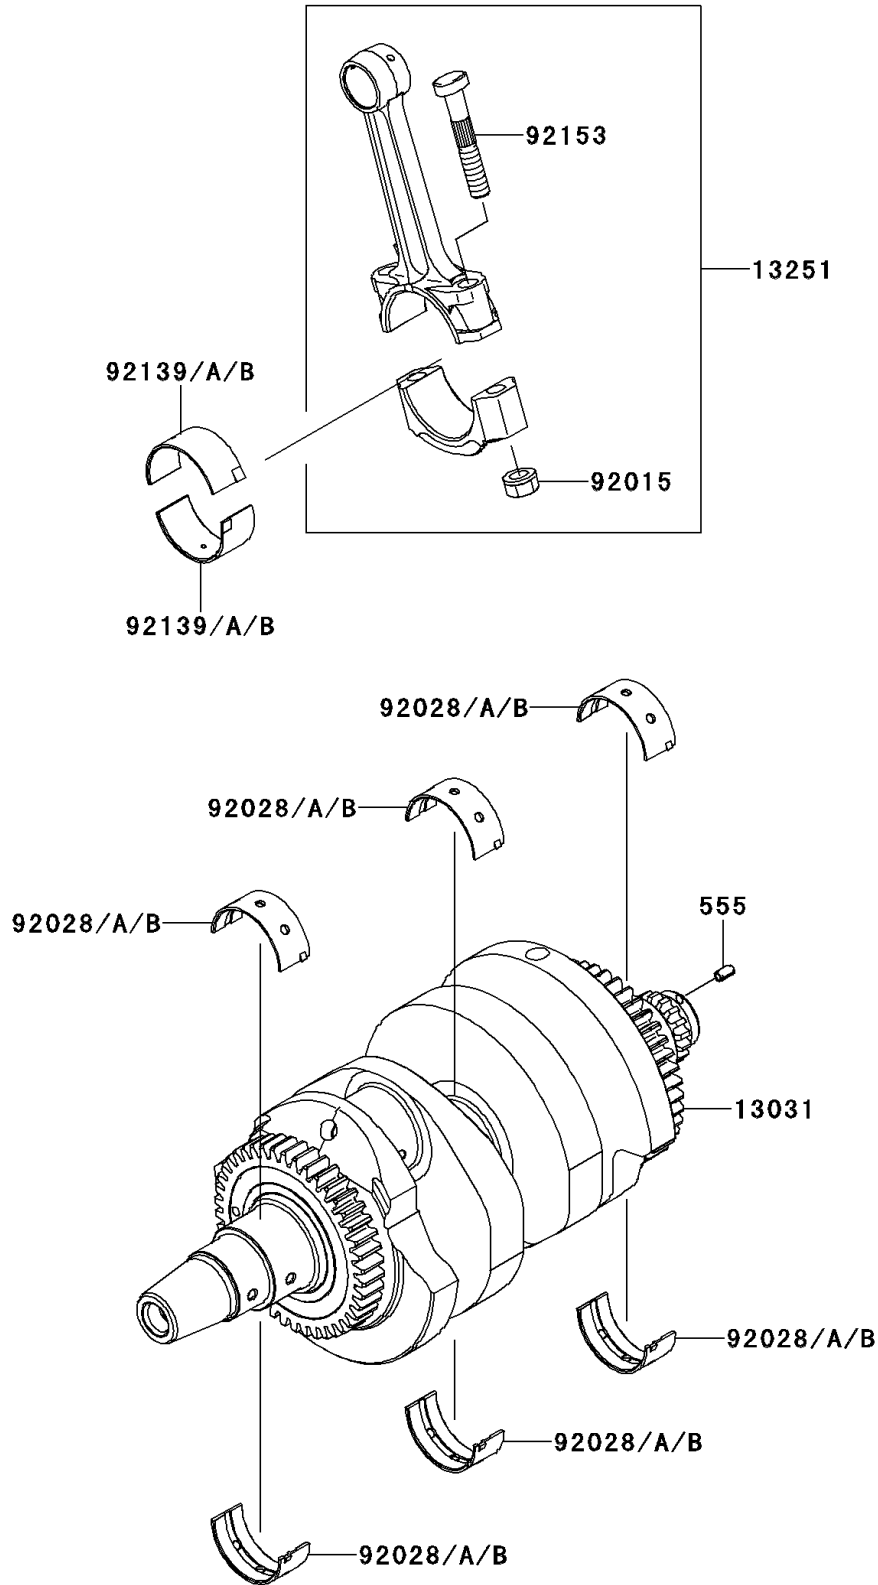

2012 VERSYS® PARTS DIAGRAM

Crankshaft

E1321

2012 VERSYS® PARTS LIST

Crankshaft

ITEM NAME	PART NUMBER	QUANTITY
CRANKSHAFT-COMP (Ref # 13031)	13031-0149	1
ROD-ASSY-CONNECTING,K (Ref # 13251)	13251-0010-KK	2
NUT,FLANGED,8MM (Ref # 92015)	92015-1311	4
BUSHING,CRANKSHAFT,BLUE (Ref # 92028)	92028-1903	6
BUSHING,CRANKSHAFT,BLACK (Ref # 92028A)	92028-1904	AR
BUSHING,CRANKSHAFT,BROWN (Ref # 92028B)	92028-1905	AR
BUSHING,CON-ROD,BLUE (Ref # 92139)	92139-0114	4
BUSHING,CON-ROD,BLACK (Ref # 92139A)	92139-0115	AR
BUSHING,CON-ROD,BROWN (Ref # 92139B)	92139-0116	AR
BOLT,CON-ROD,8X49 (Ref # 92153)	92153-0957	4
PIN-SPRING,4X8 (Ref # 555)	555A0408	1