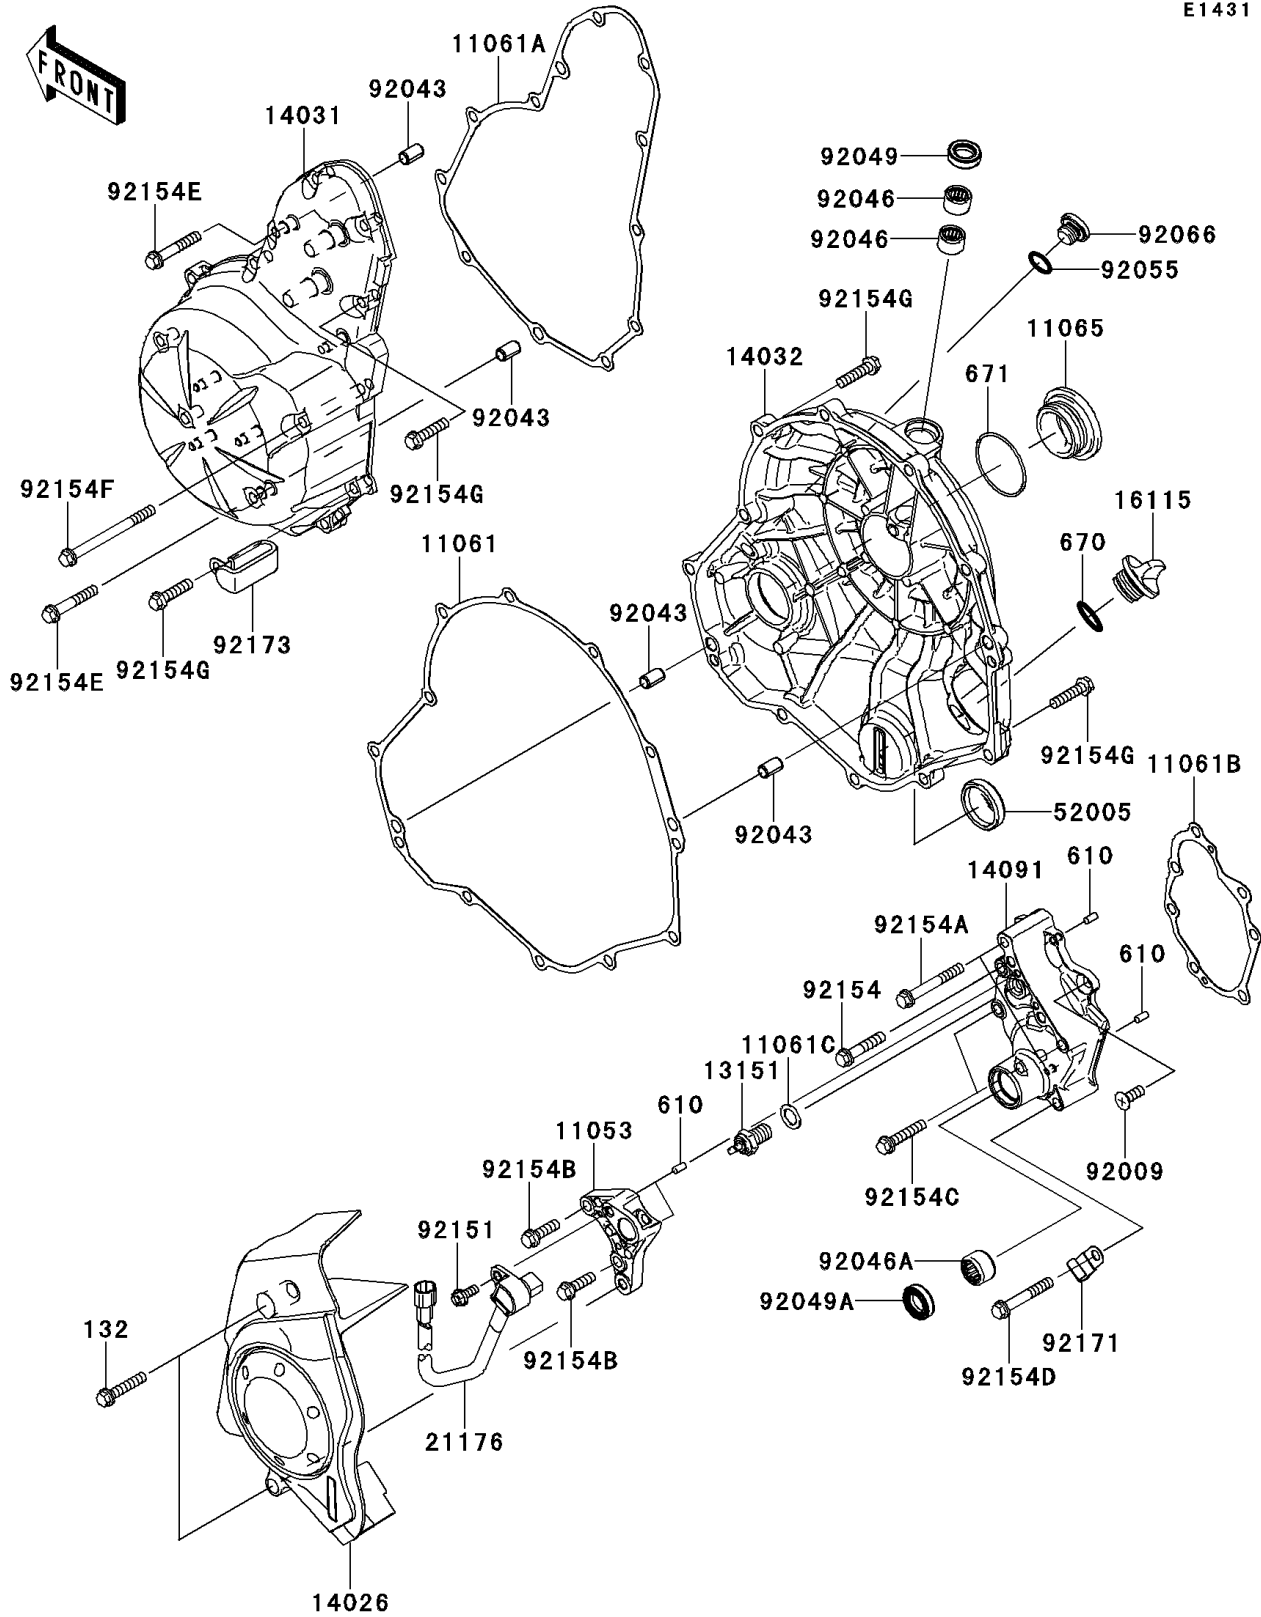

2012 VERSYS® PARTS DIAGRAM

Engine Cover(s)

E1431

2012 VERSYS® PARTS LIST

Engine Cover(s)

ITEM NAME	PART NUMBER	QUANTITY
-----------	-------------	----------