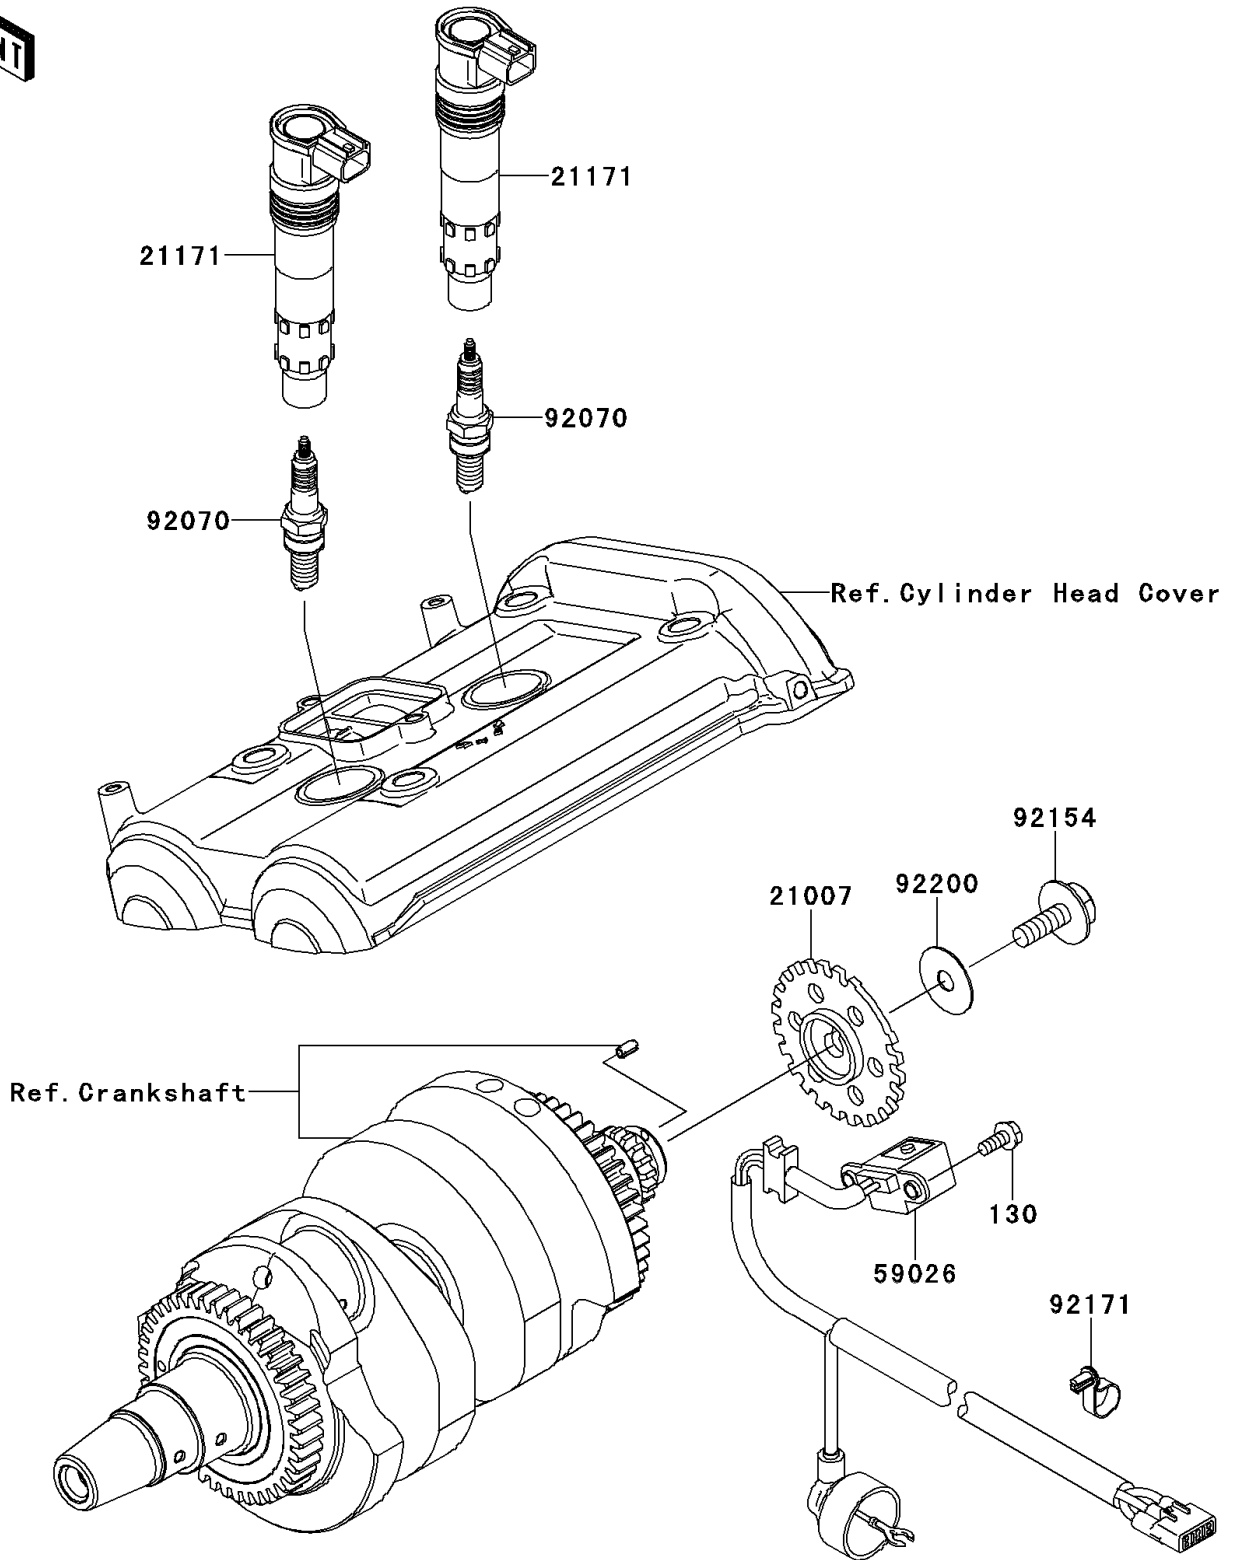

2012 VERSYS® PARTS DIAGRAM

Ignition System

E1830

2012 VERSYS® PARTS LIST

Ignition System

ITEM NAME	PART NUMBER	QUANTITY
ROTOR,PULSING (Ref # 21007)	21007-0053	1
COIL-ASSY-IGNITION (Ref # 21171)	21171-0028	2
COIL-PULSING (Ref # 59026)	59026-0018	1
PLUG-SPARK,CR9EIA(NGK) (Ref # 92070)	92070-0014	2
BOLT,FLANGED,8X23 (Ref # 92154)	92154-0187	1
CLAMP,SPEED (Ref # 92171)	92171-0836	1
WASHER,8.5X28X0.8 (Ref # 92200)	92200-0274	1
BOLT-FLANGED,5X12 (Ref # 130)	130BA0512	2