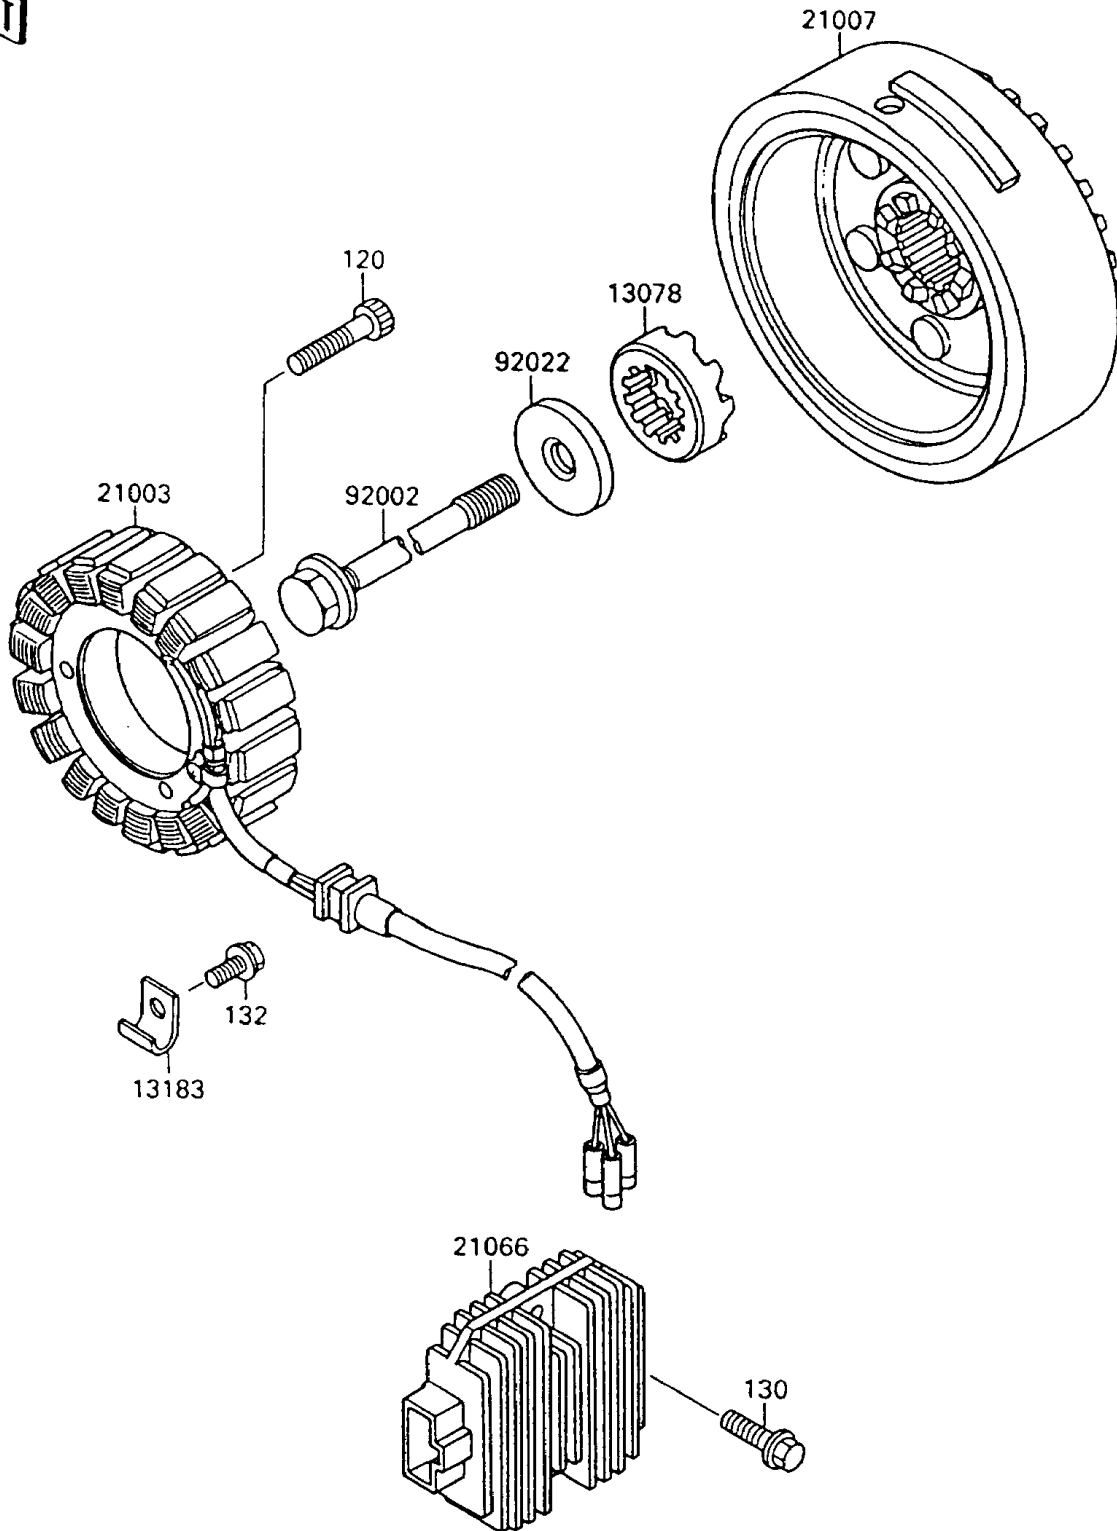

# 1992 Vulcan 88 PARTS DIAGRAM

Generator

E1810

# 1992 Vulcan 88 PARTS LIST

## Generator

ITEM NAME	PART NUMBER	QUANTITY
BOLT-SOCKET,6X35 (Ref # 120)	120P0635	3
BOLT-FLANGED,6X20 (Ref # 130)	130B0620	2
BOLT-FLANGED-SMALL (Ref # 132)	132E0610	1
RATCHET (Ref # 13078)	13078-1056	1
PLATE (Ref # 13183)	13183-1072	1
STATOR (Ref # 21003)	21003-1164	1
ROTOR (Ref # 21007)	21007-1154	1
REGULATOR-VOLTAGE (Ref # 21066)	21066-1089	1
BOLT,GENERATOR,12X112 (Ref # 92002)	92002-1901	1
WASHER,GENERATOR (Ref # 92022)	92022-1904	1