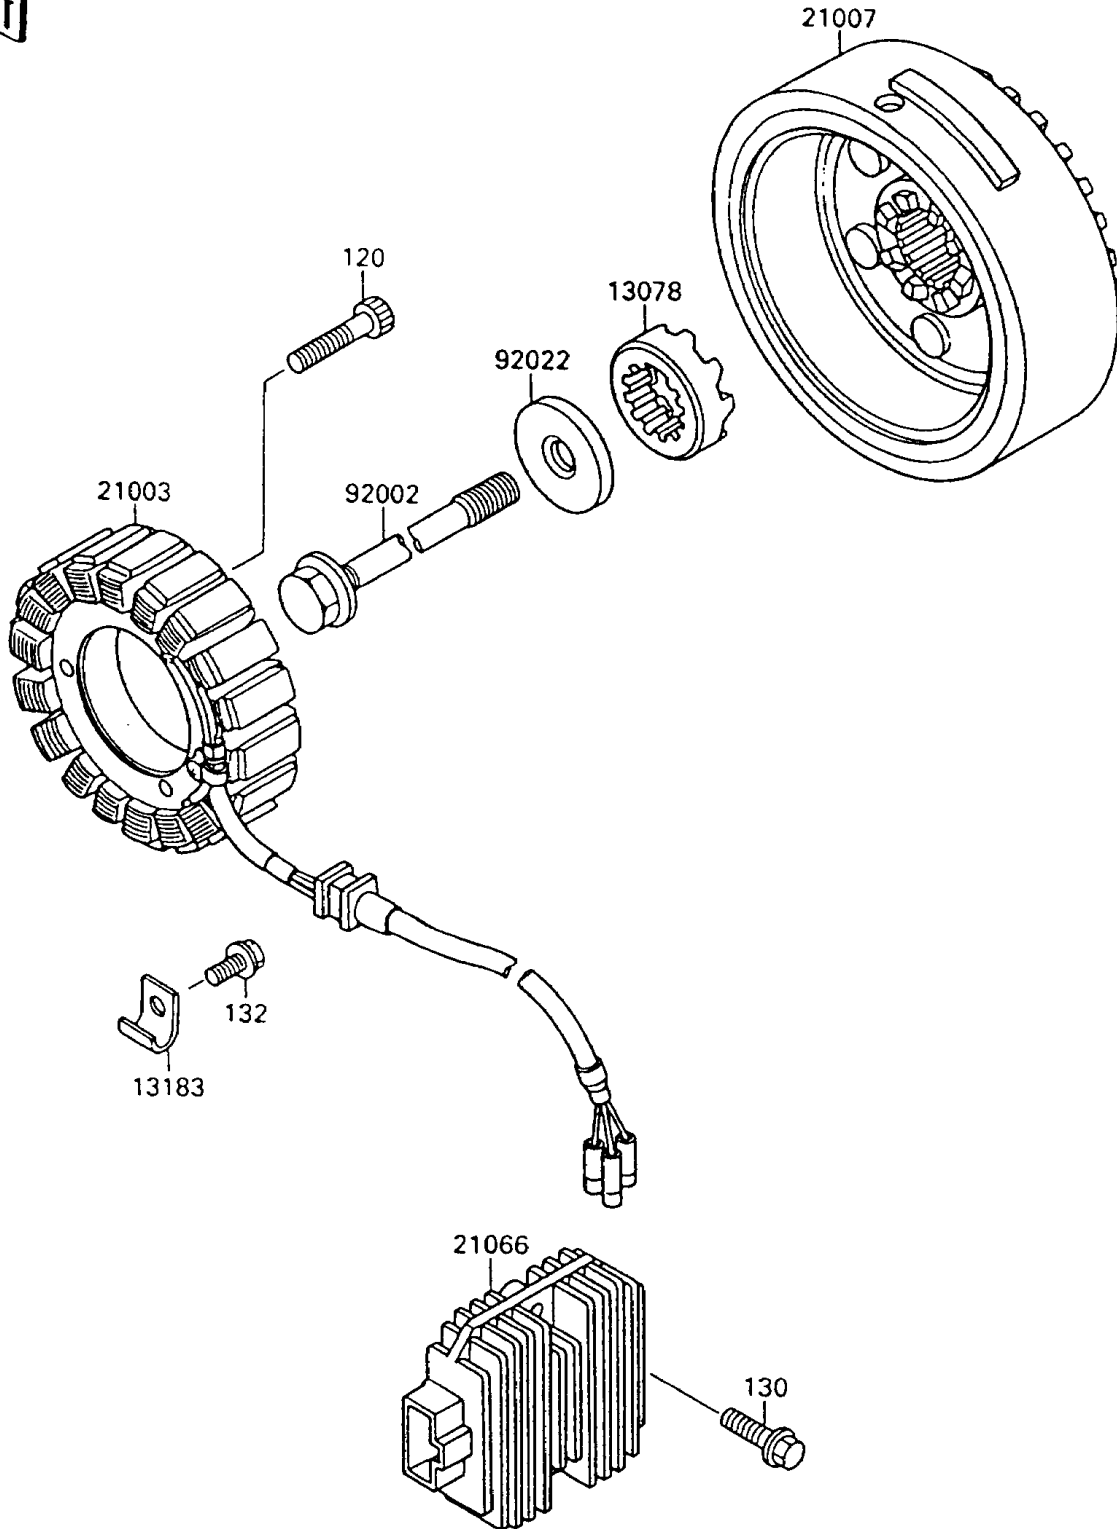

1995 Vulcan 88 PARTS DIAGRAM

Generator

E1810

1995 Vulcan 88 PARTS LIST

Generator

ITEM NAME	PART NUMBER	QUANTITY
BOLT-SOCKET,6X35 (Ref # 120)	120P0635	3
BOLT-FLANGED,6X20 (Ref # 130)	130B0620	2
BOLT-FLANGED-SMALL (Ref # 132)	132E0610	1
RATCHET (Ref # 13078)	13078-1056	1
PLATE (Ref # 13183)	13183-1072	1
STATOR (Ref # 21003)	21003-1164	1
ROTOR (Ref # 21007)	21007-1154	1
REGULATOR-VOLTAGE (Ref # 21066)	21066-1089	1
BOLT,GENERATOR,12X112 (Ref # 92002)	92002-1901	1
WASHER,GENERATOR (Ref # 92022)	92022-1904	1