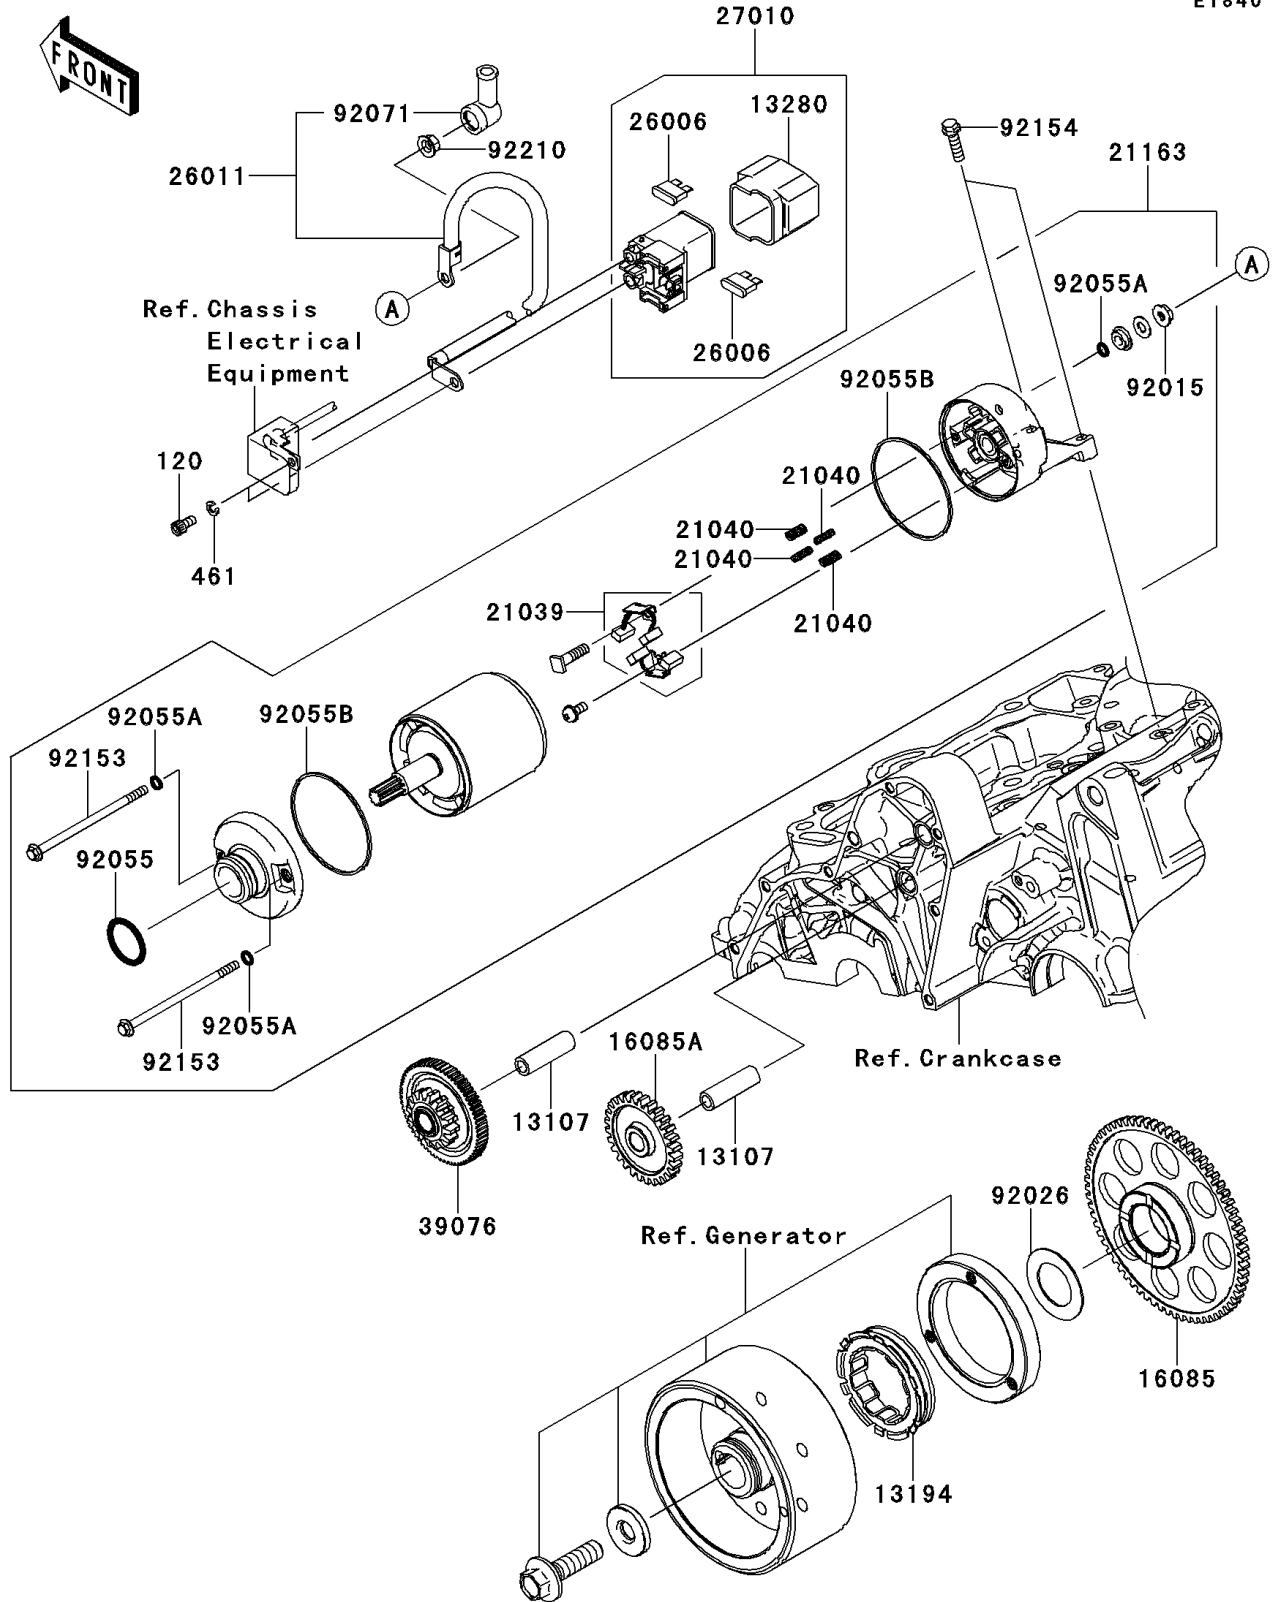

# 2012 VERSYS® PARTS DIAGRAM

## Starter Motor

E1840

### Starter Motor

ITEM NAME	PART NUMBER	QUANTITY
SHAFT,IDLE GEAR (Ref # 13107)	13107-1106	2
CLUTCH-ONEWAY (Ref # 13194)	13194-0015	1
HOLDER (Ref # 13280)	13280-0301	1
GEAR,67T (Ref # 16085)	16085-0076	1
GEAR,IDLE,28T (Ref # 16085A)	16085-0148	1
BRUSH,CARBON (Ref # 21039)	21039-0004	1
SPRING-BRUSH (Ref # 21040)	21040-0003	4
STARTER-ELECTRIC (Ref # 21163)	21163-0040	1
FUSE,BLADE,30A,GREEN (Ref # 26006)	26006-1006	2
WIRE-LEAD (Ref # 26011)	26011-0205	1
SWITCH,MAGNETIC (Ref # 27010)	27010-0099	1
LIMITER,16T&66T (Ref # 39076)	39076-0023	1
NUT,STARTER MOTOR (Ref # 92015)	92015-1476	1
SPACER,29.1X47.5X1.2 (Ref # 92026)	92026-087	1
RING-O (Ref # 92055)	92055-1276	1
RING-O,4.5X2.0 (Ref # 92055A)	92055-1370	3
RING-O,STARTER MOTOR (Ref # 92055B)	92055-1381	2
GROMMET (Ref # 92071)	92071-0024	1
BOLT (Ref # 92153)	92153-1783	2
BOLT,FLANGED,6X22 (Ref # 92154)	92154-0504	2
NUT,6MM (Ref # 92210)	92210-0188	1
BOLT-SOCKET,6X10 (Ref # 120)	120CB0610	2
WASHER-SPRING,6MM,BLACK (Ref # 461)	461DB0600	2