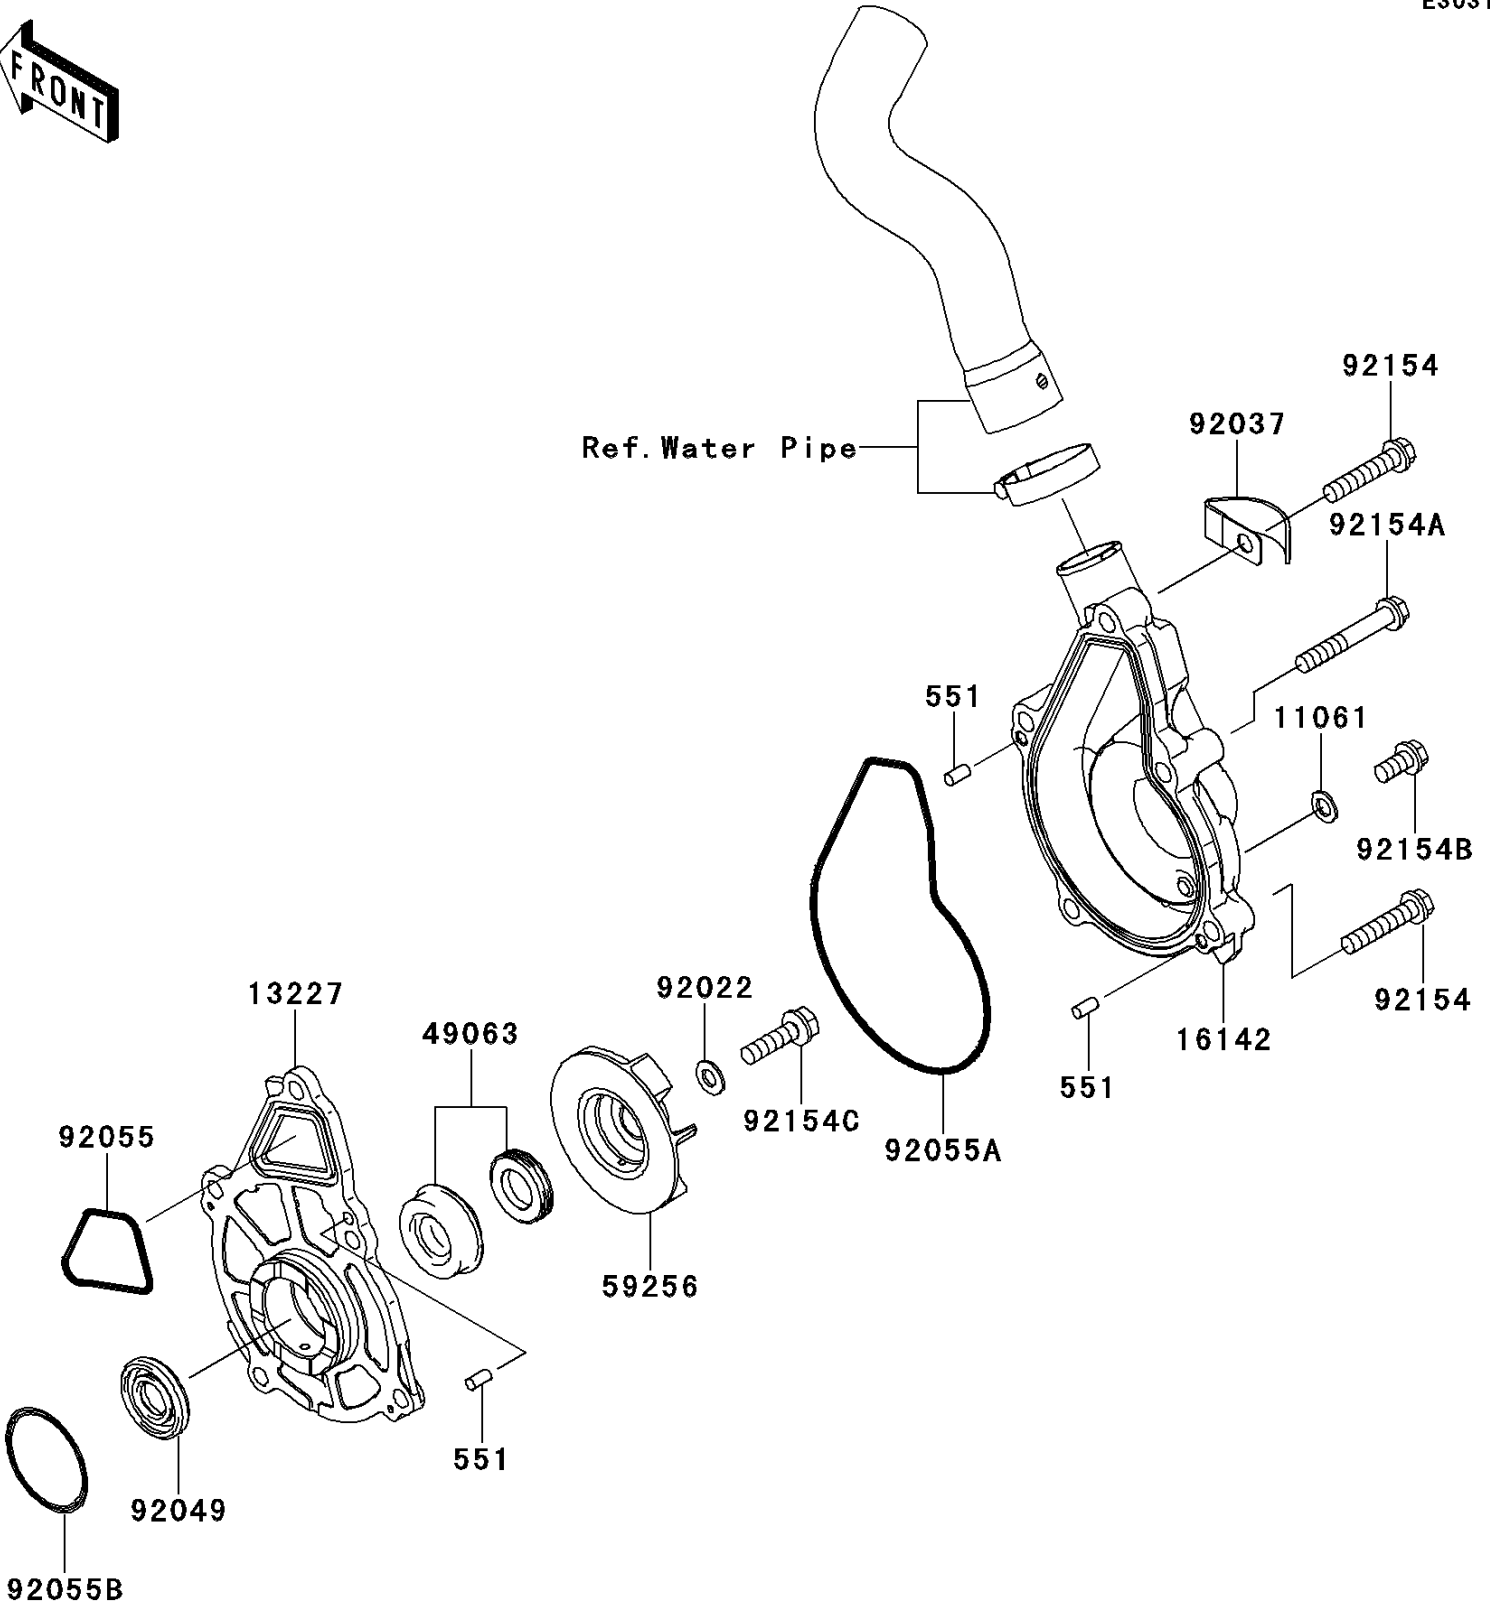

2012 VERSYS® PARTS DIAGRAM

Water Pump

E3031

2012 VERSYS® PARTS LIST

Water Pump

ITEM NAME	PART NUMBER	QUANTITY
GASKET (Ref # 11061)	11061-0107	1
HOUSING (Ref # 13227)	13227-0023	1
COVER-PUMP (Ref # 16142)	16142-0058	1
SEAL-MECHANICAL,WATER (Ref # 49063)	49063-1055	1
IMPELLER (Ref # 59256)	59256-0009	1
WASHER,6.1X12X1 (Ref # 92022)	92022-077	1
CLAMP (Ref # 92037)	92037-1680	1
SEAL-OIL,12X28.55X5 (Ref # 92049)	92049-0115	1
RING-O,CASE-HOUSING (Ref # 92055)	92055-0082	1
RING-O,HOUSING-PUMP COVER (Ref # 92055A)	92055-0083	1
RING-O,33.2MM (Ref # 92055B)	92055-1155	1
BOLT,FLANGED,6X30 (Ref # 92154)	92154-0778	2
BOLT,FLANGED,6X40 (Ref # 92154A)	92154-0782	3
BOLT,FLANGED,6X12 (Ref # 92154B)	92154-0810	1
BOLT,FLANGED,6X22 (Ref # 92154C)	92154-1069	1
PIN-DOWEL,4X8 (Ref # 551)	551A0408	3