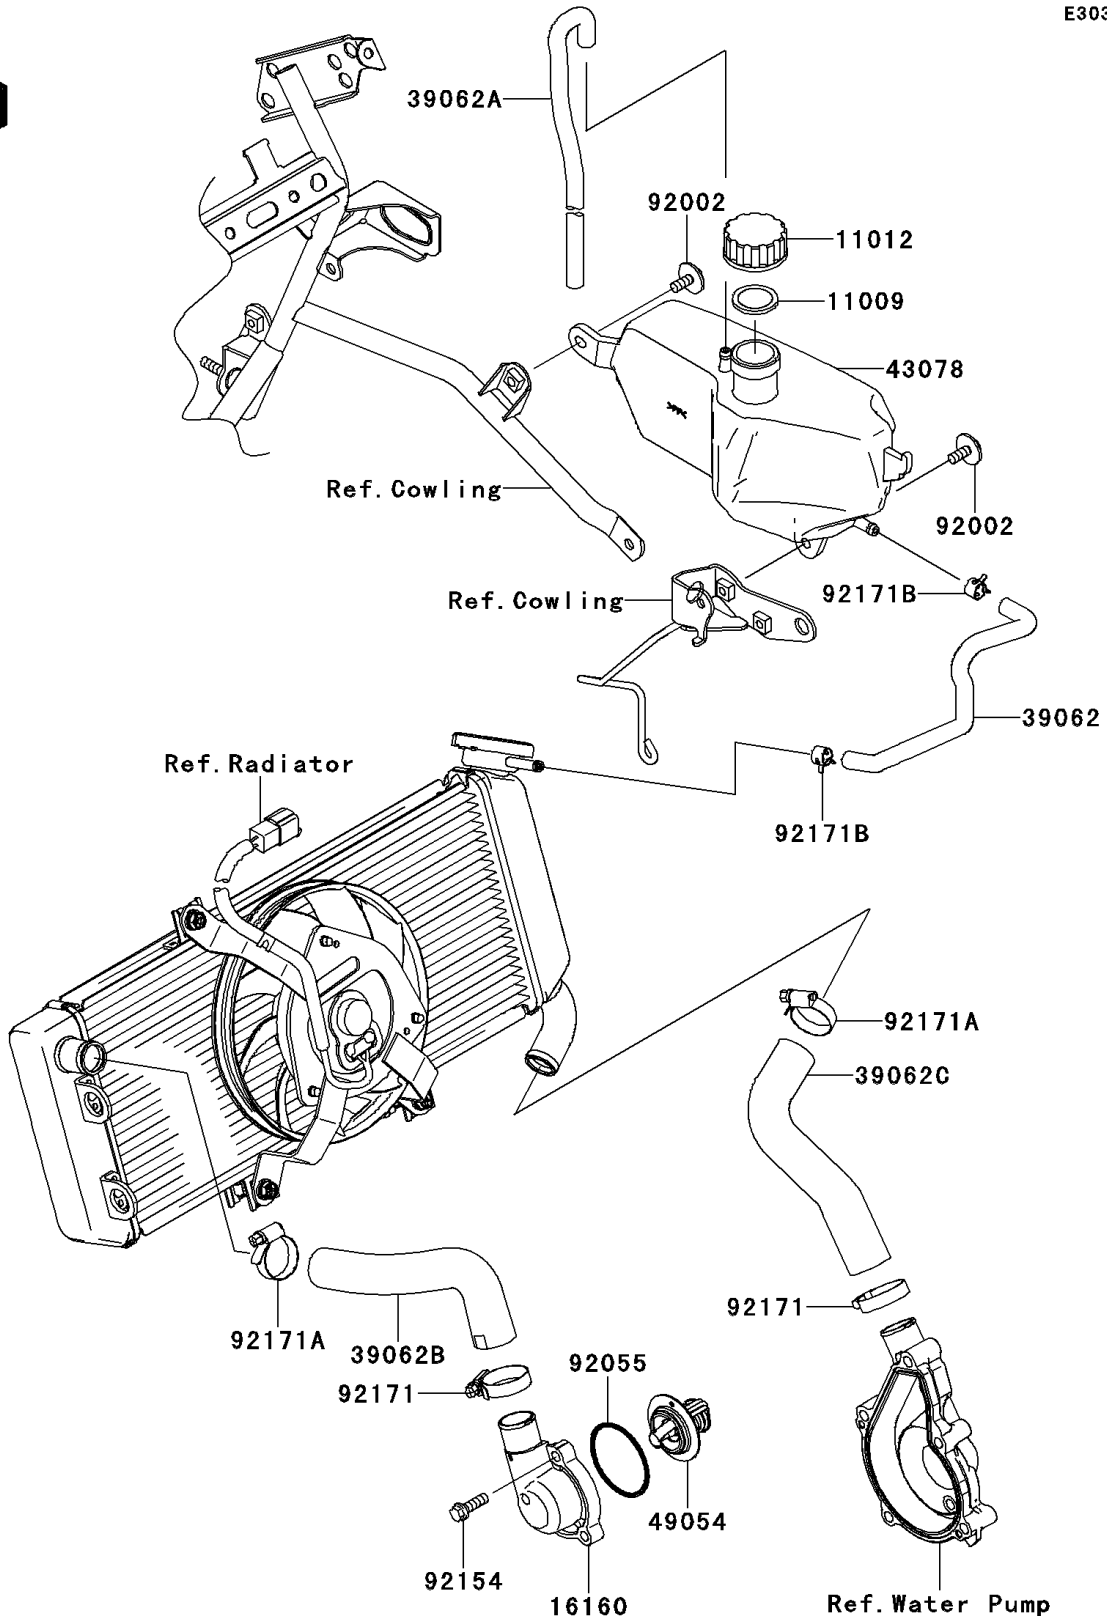

2012 VERSYS® PARTS DIAGRAM

Water Pipe

E3037

2012 VERSYS® PARTS LIST

Water Pipe

ITEM NAME	PART NUMBER	QUANTITY
GASKET,RESERVOIR TANK CAP (Ref # 11009)	11009-1145	1
CAP (Ref # 11012)	11012-1084	1
BODY,THERMO (Ref # 16160)	16160-0181	1
HOSE-COOLING,RAD-RESERVOIR (Ref # 39062)	39062-0163	1
HOSE-COOLING,BREATHER (Ref # 39062A)	39062-0164	1
HOSE-COOLING,HEAD-RAD. (Ref # 39062B)	39062-0254	1
HOSE-COOLING,W.PUMP-RAD (Ref # 39062C)	39062-0265	1
RESERVOIR (Ref # 43078)	43078-0065	1
THERMOSTAT (Ref # 49054)	49054-0001	1
BOLT,6X16 (Ref # 92002)	92002-1188	2
RING-O,44.7X2.4 (Ref # 92055)	92055-0160	1
BOLT,FLANGED,6X20 (Ref # 92154)	92154-0814	3
CLAMP (Ref # 92171)	92171-0261	2
CLAMP (Ref # 92171A)	92171-0337	2
CLAMP,10.5X8X0.7 (Ref # 92171B)	92171-1992	2