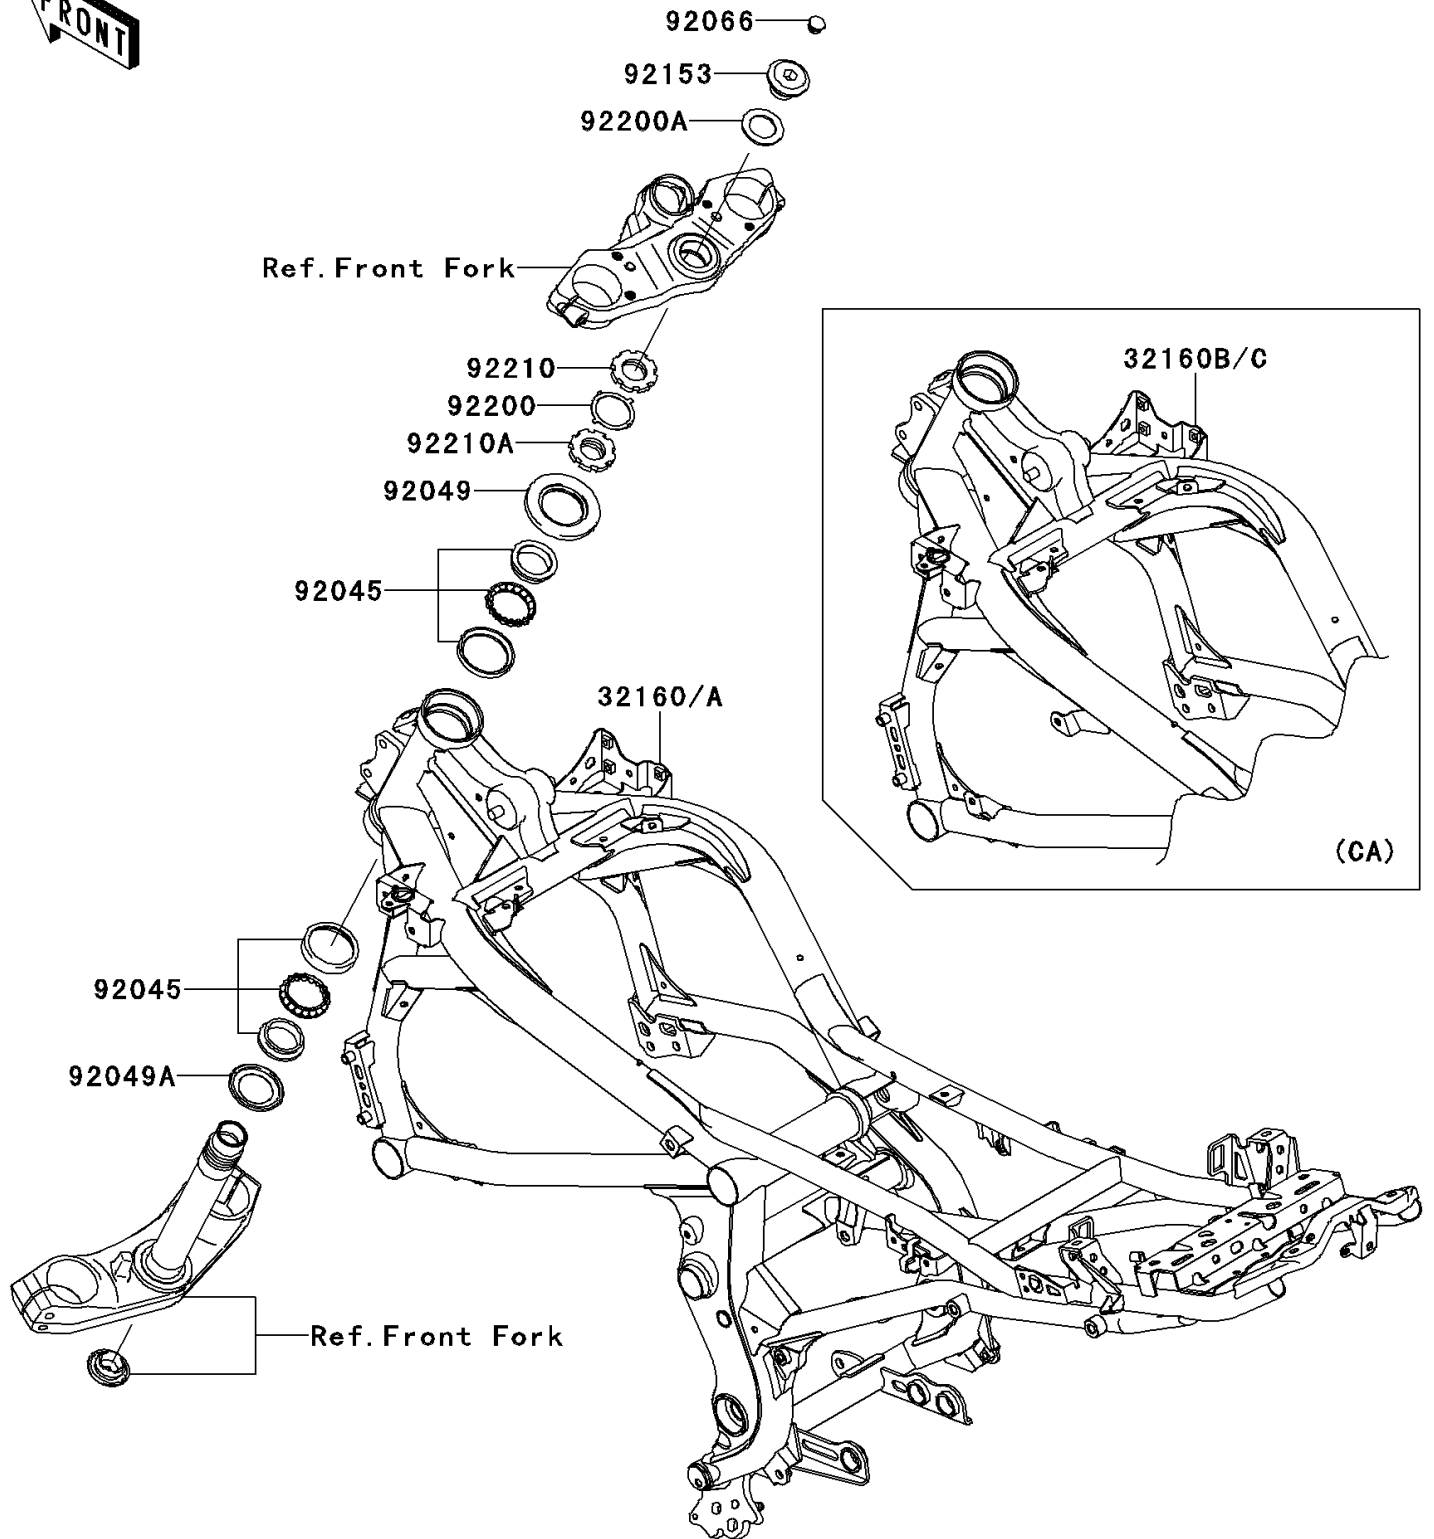

# 2012 VERSYS® PARTS DIAGRAM

Frame

F2120

## 2012 VERSYS® PARTS LIST

### Frame

ITEM NAME	PART NUMBER	QUANTITY
FRAME-COMP,F.S.BLACK (Ref # 32160)	32160-0521-18R	1
FRAME-COMP,F.S.BLACK (Ref # 32160B)	32160-0523-18R	1
BEARING-BALL,SF07A17PX1V1 (Ref # 92045)	92045-1384	2
SEAL-OIL (Ref # 92049)	92049-0131	1
SEAL-OIL (Ref # 92049A)	92049-0137	1
PLUG (Ref # 92066)	92066-0071	1
BOLT,26MM (Ref # 92153)	92153-0474	1
WASHER (Ref # 92200)	92200-0036	1
WASHER,27X42X2.3 (Ref # 92200A)	92200-0081	1
NUT,STEERING STEM,35MM (Ref # 92210)	92210-0534	1
NUT,STEERING STEM,35MM (Ref # 92210A)	92210-0535	1