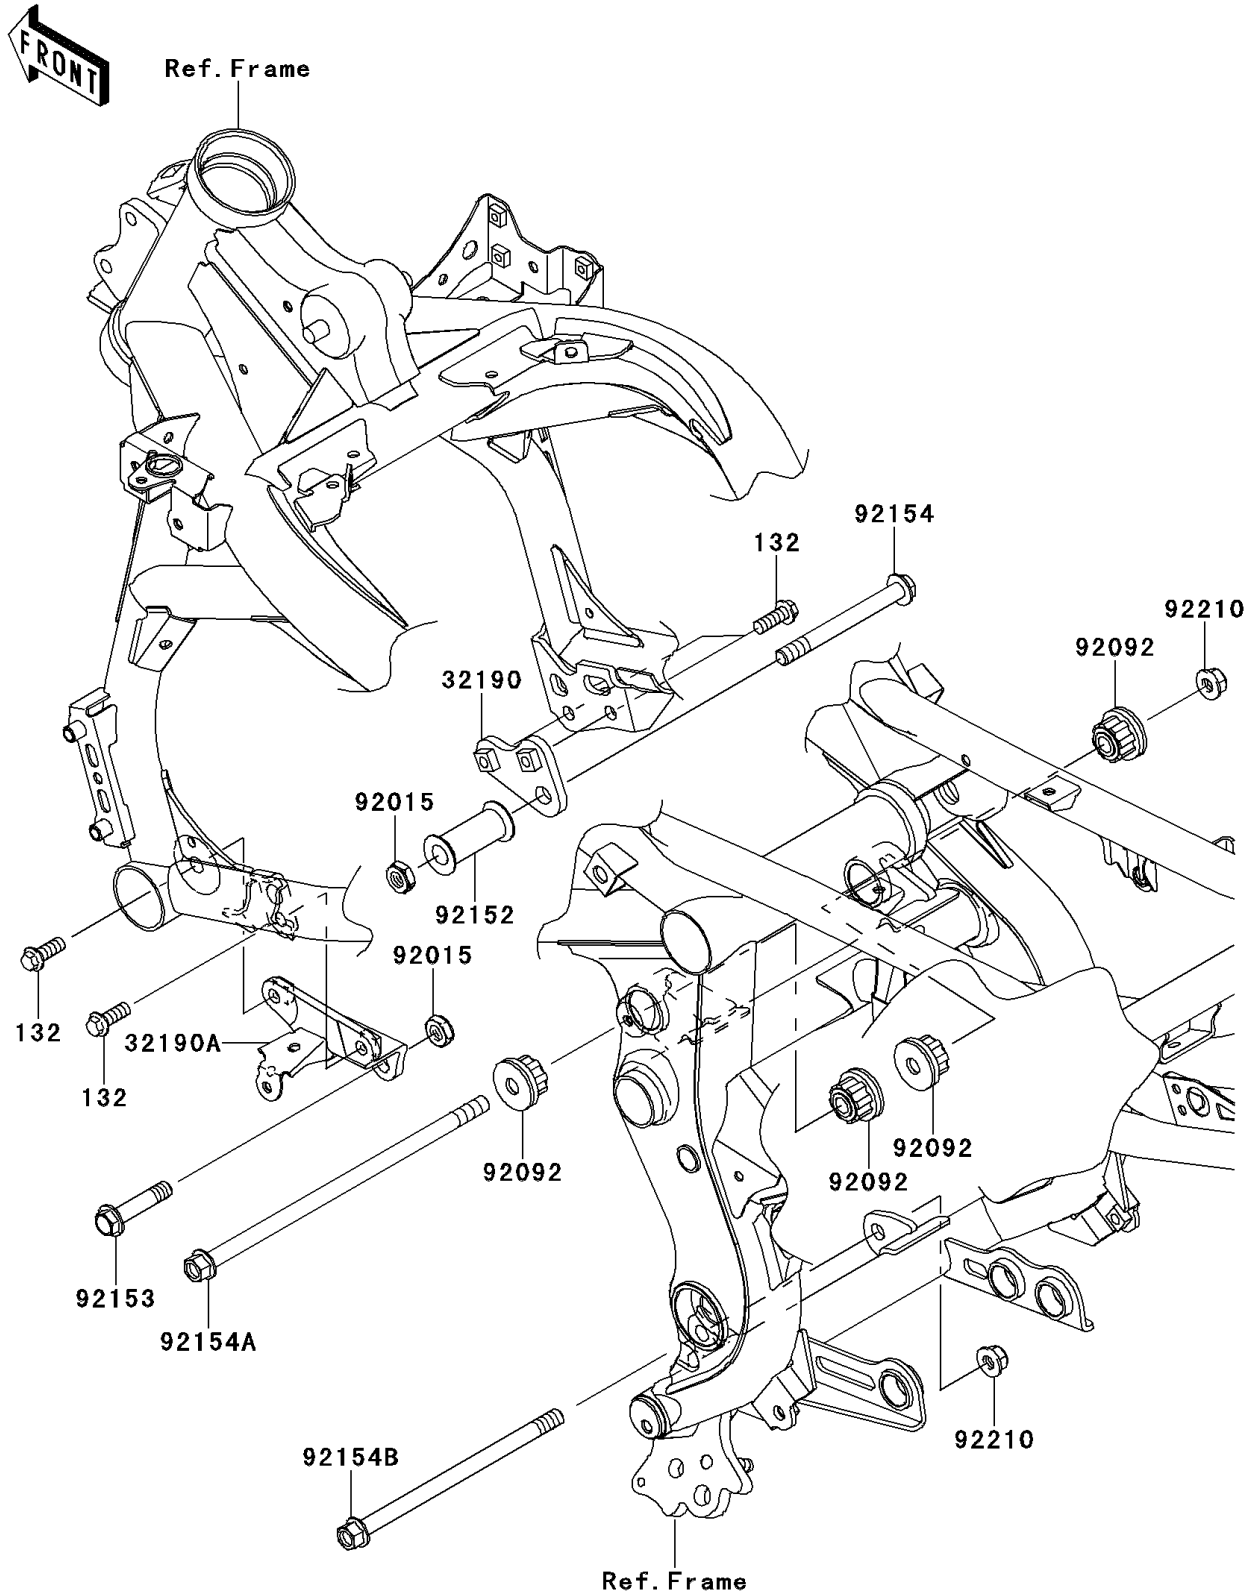

# 2012 VERSYS® PARTS DIAGRAM

Engine Mount

F2122

## 2012 VERSYS® PARTS LIST

### Engine Mount

ITEM NAME	PART NUMBER	QUANTITY
BRACKET-ENGINE,RH (Ref # 32190)	32190-0189	1
BRACKET-ENGINE,LH (Ref # 32190A)	32190-0470	1
NUT,LOCK,10MM,BLACK (Ref # 92015)	92015-1188	2
BUSHING-RUBBER (Ref # 92092)	92092-0021	4
COLLAR,11X26X50.8 (Ref # 92152)	92152-0740	1
BOLT,FLANGED,10X47 (Ref # 92153)	92153-0823	1
BOLT,FLANGED,10X100 (Ref # 92154)	92154-0083	1
BOLT,FLANGED,10X237 (Ref # 92154A)	92154-0138	1
BOLT,FLANGED,10X170 (Ref # 92154B)	92154-0373	1
NUT,LOCK,FLANGED,10MM (Ref # 92210)	92210-1081	2
BOLT-FLANGED-SMALL,8X22 (Ref # 132)	132BA0822	4