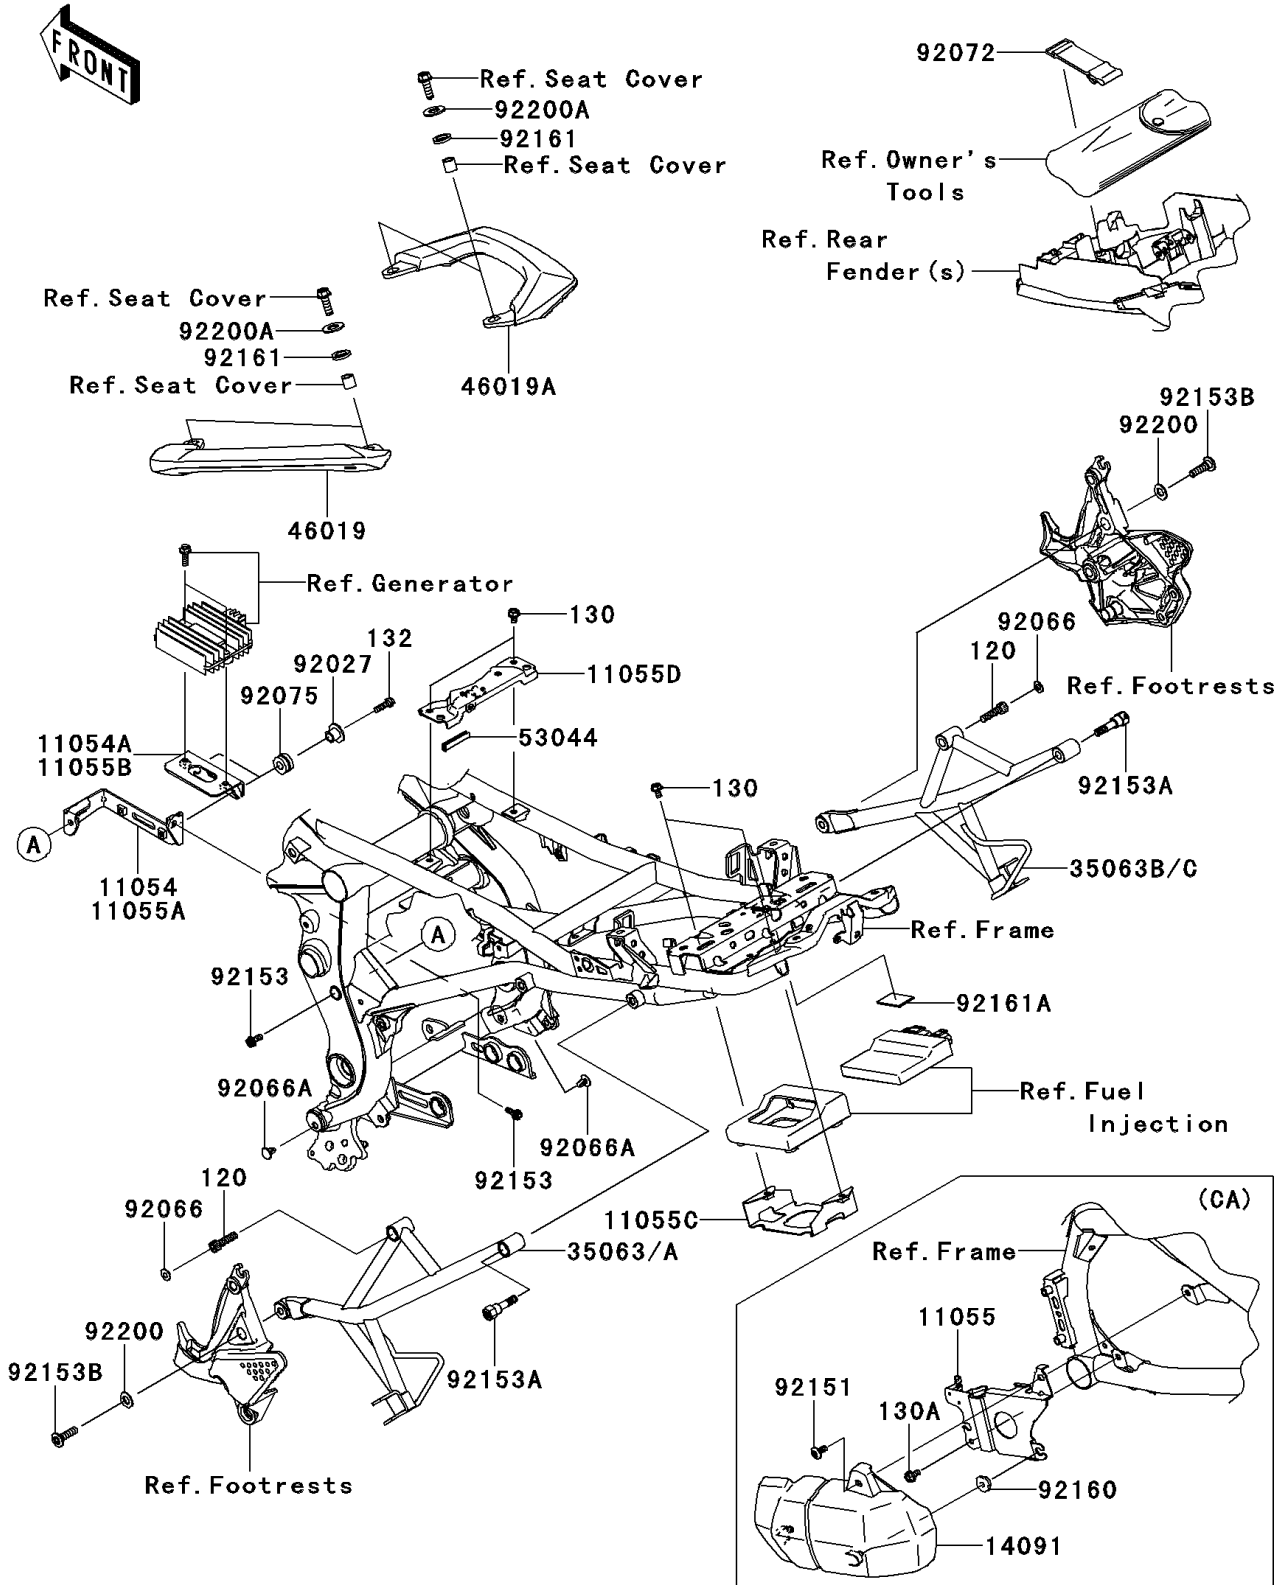

# 2013 VERSYS® PARTS DIAGRAM

## Frame Fittings

F2131

## 2013 VERSYS® PARTS LIST

### Frame Fittings

ITEM NAME	PART NUMBER	QUANTITY
BRACKET,CANISTER (Ref # 11055)	11055-0586	1
BRACKET,REGULATOR (Ref # 11055A)	11055-1131	1
BRACKET,REGULATOR (Ref # 11055B)	11055-1137	1
BRACKET,ECU (Ref # 11055C)	11055-1872	1
BRACKET,FUEL TANK (Ref # 11055D)	11055-1929	1
COVER,CANISTER (Ref # 14091)	14091-1586	1
STAY,STEP,RR,LH,BLACK (Ref # 35063)	35063-0728-18R	1
STAY,STEP,RR,RH,BLACK (Ref # 35063B)	35063-0729-18R	1
GRIP-ASSY,LH (Ref # 46019)	46019-0030	1
GRIP-ASSY,RH (Ref # 46019A)	46019-0031	1
TRIM,L=40 (Ref # 53044)	53044-1174	1
COLLAR,L=13.1,BLACK (Ref # 92027)	92027-1450	2
PLUG (Ref # 92066)	92066-0735	2
PLUG (Ref # 92066A)	92066-1103	2
BAND,TOOL (Ref # 92072)	92072-1176	1
DAMPER (Ref # 92075)	92075-209	2
BOLT,SOCKET,6X14 (Ref # 92151)	92151-1654	1
BOLT,SOCKET,6X16 (Ref # 92153)	92153-1517	2
BOLT (Ref # 92153A)	92153-1532	2
BOLT,SOCKET,8X30 (Ref # 92153B)	92153-1630	2
DAMPER (Ref # 92160)	92160-1613	2
DAMPER,14X22X3 (Ref # 92161)	92161-0867	4
DAMPER,25X40X2 (Ref # 92161A)	92161-1627	1
WASHER,10.2X20X1.6 (Ref # 92200)	92200-0328	2
WASHER,8.2X26X3.2 (Ref # 92200A)	92200-0568	4
BOLT-SOCKET,8X30 (Ref # 120)	120CA0830	2
BOLT-FLANGED,6X10 (Ref # 130)	130BA0610	4
BOLT-FLANGED,6X12 (Ref # 130A)	130BB0612	1
BOLT-FLANGED-SMALL,6X22 (Ref # 132)	132BB0622	2