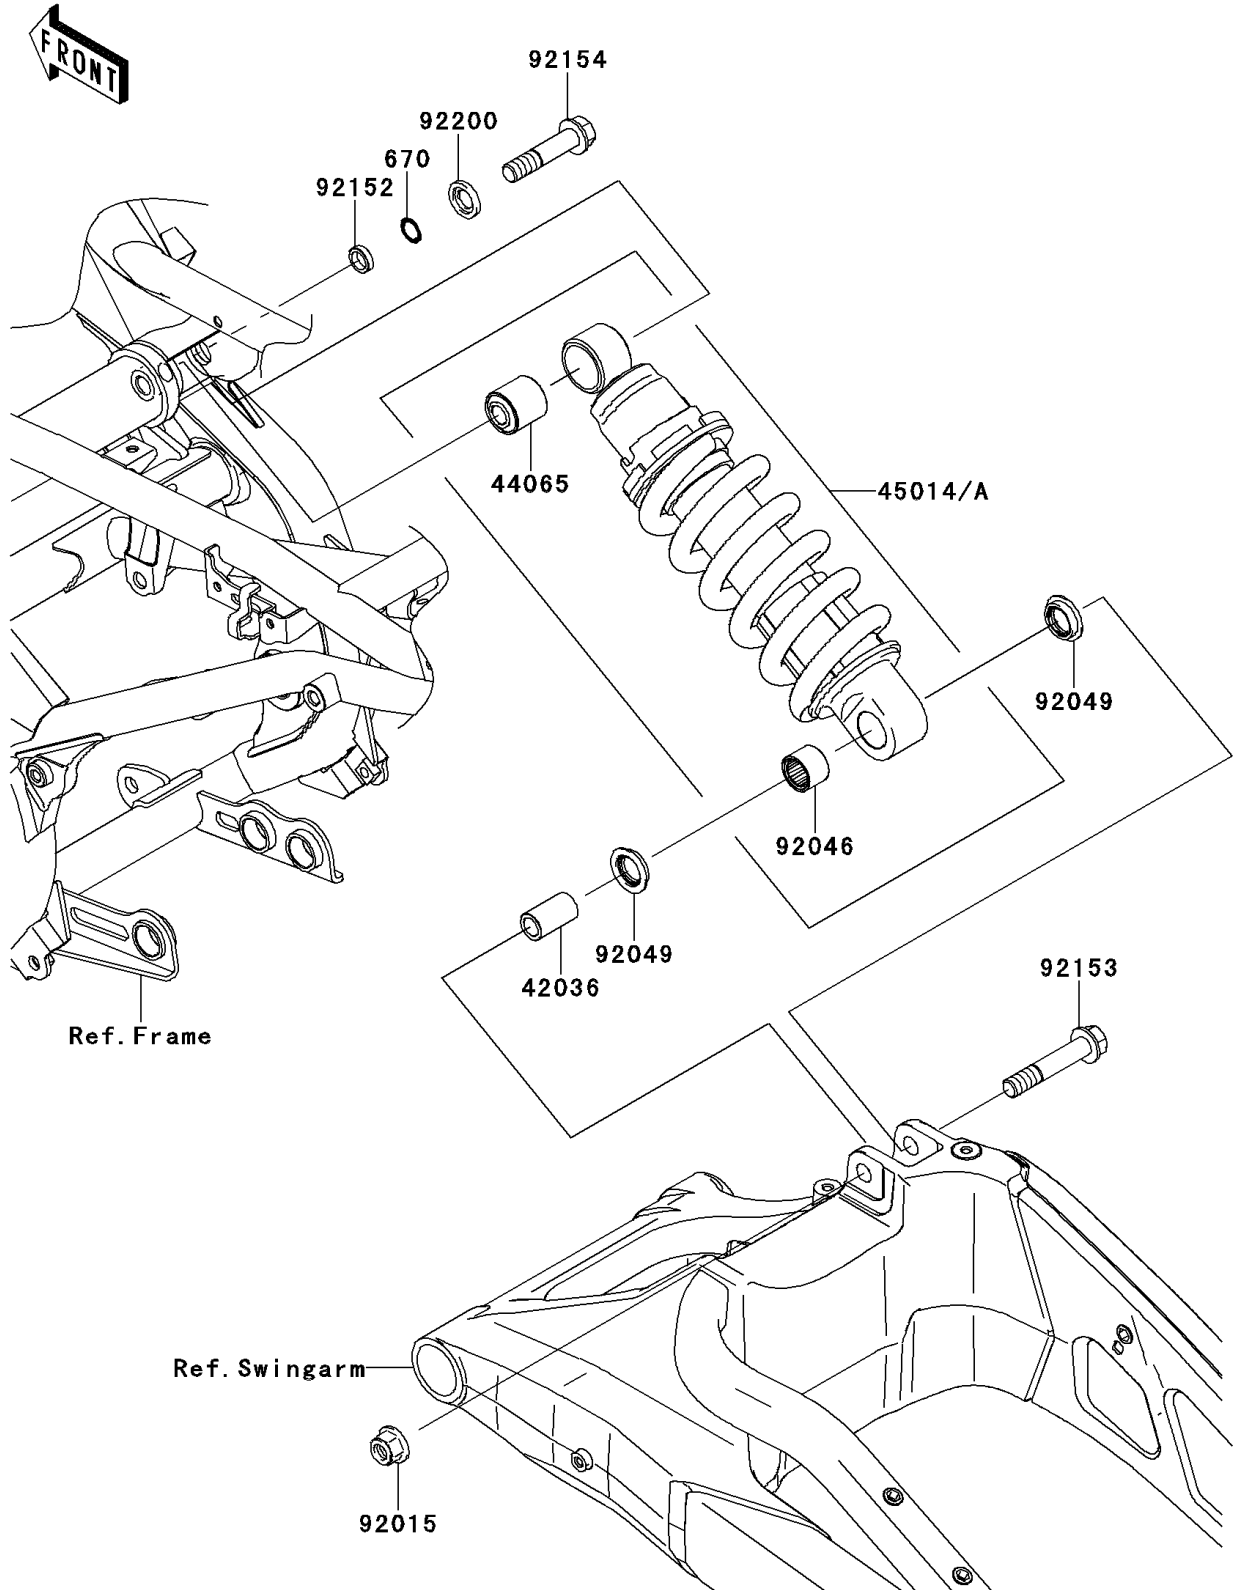

2012 VERSYS® PARTS DIAGRAM

Suspension/Shock Absorber

F2151

2012 VERSYS® PARTS LIST

Suspension/Shock Absorber

ITEM NAME	PART NUMBER	QUANTITY
SLEEVE,12.1X18X32 (Ref # 42036)	42036-0024	1
BUSHING,SHOCKABSORBER (Ref # 44065)	44065-1017	1
SHOCKABSORBER,P.SILVER (Ref # 45014A)	45014-0147-458	1
NUT,LOCK,FLANGED,12MM (Ref # 92015)	92015-1433	1
BEARING-NEEDLE,SFYZM182417 (Ref # 92046)	92046-1272	1
SEAL-OIL (Ref # 92049)	92049-0133	2
COLLAR,12.1X16.8X4.4 (Ref # 92152)	92152-0811	1
BOLT,FLANGED,12X65 (Ref # 92153)	92153-1767	1
BOLT,FLANGED,12X55 (Ref # 92154)	92154-0289	1
WASHER,12.5X24X3.2 (Ref # 92200)	92200-0519	1
O RING,12MM (Ref # 670)	670B2012	1