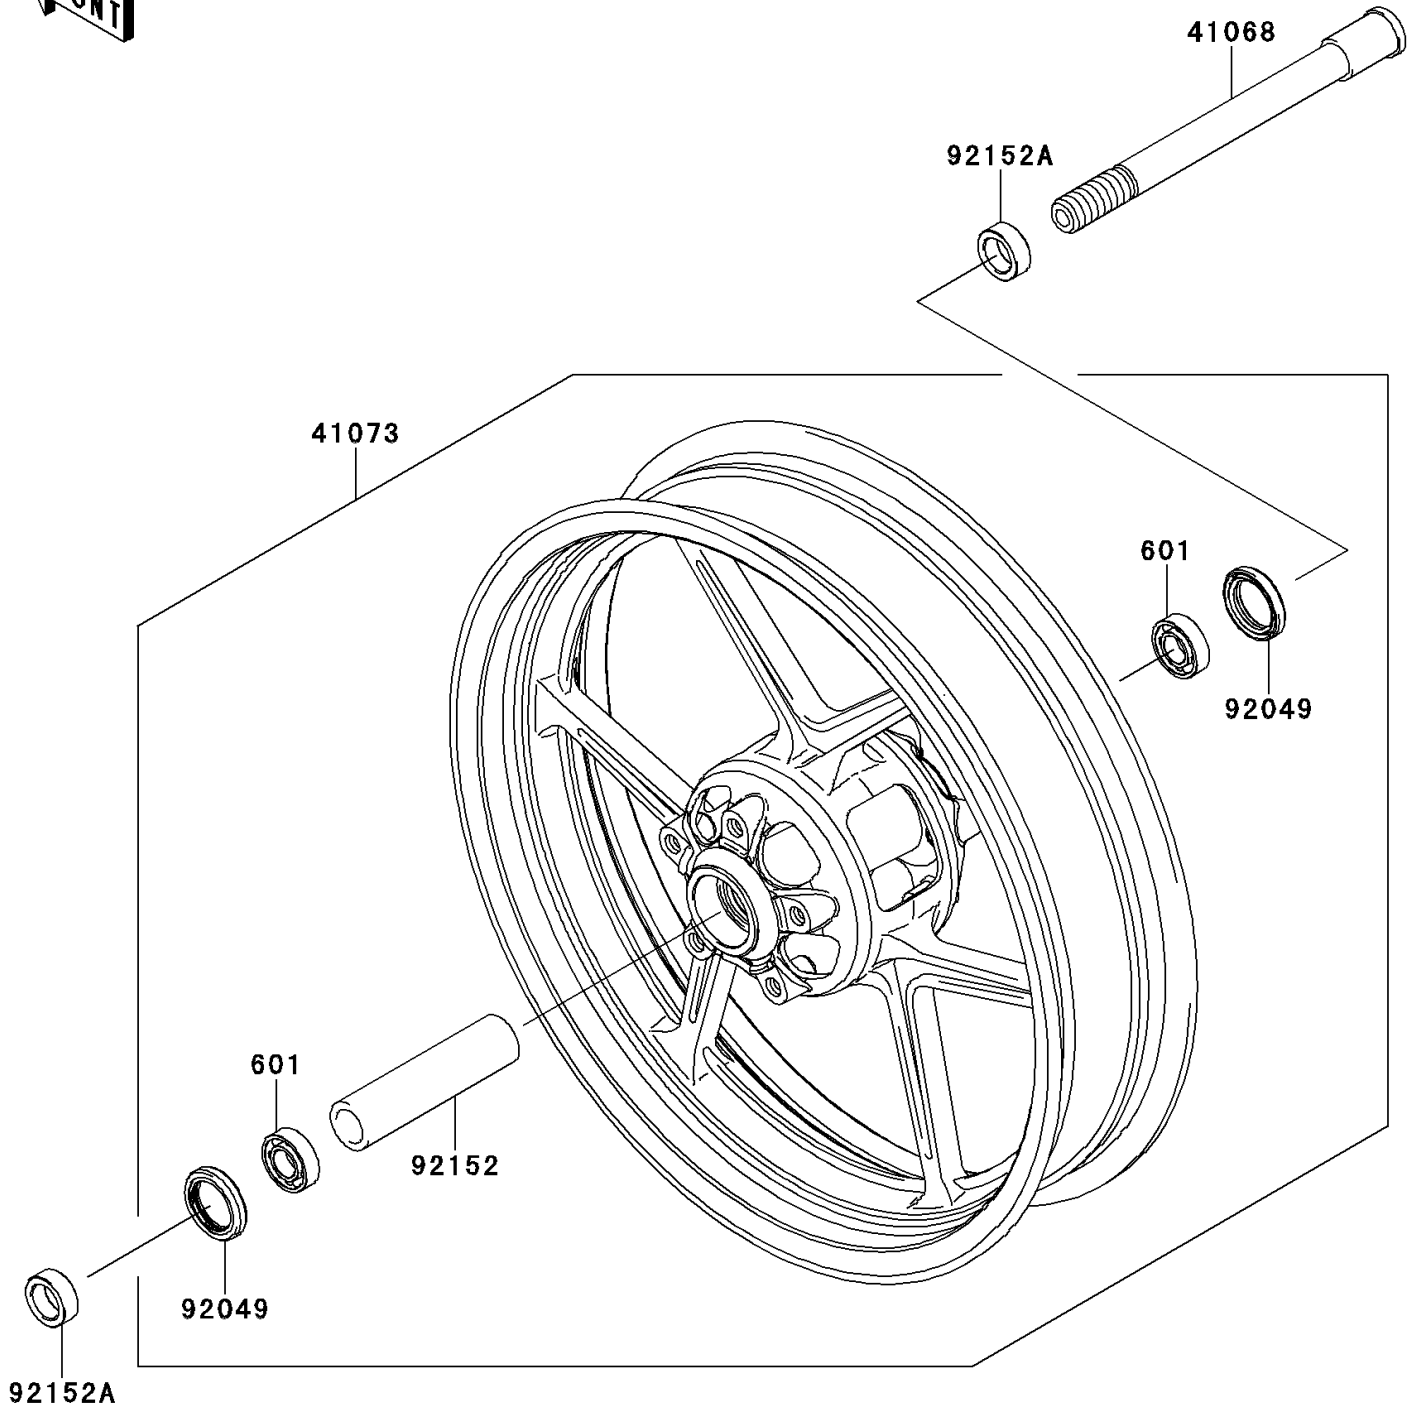

2012 VERSYS® PARTS DIAGRAM

Front Hub

F2230

2012 VERSYS® PARTS LIST

Front Hub

ITEM NAME	PART NUMBER	QUANTITY
AXLE,FR (Ref # 41068)	41068-0038	1
WHEEL-ASSY,FR,G.BLACK (Ref # 41073)	41073-0154-QT	1
SEAL-OIL,BJN30427 (Ref # 92049)	92049-0130	2
COLLAR,FR HUB,L=115 (Ref # 92152)	92152-0087	1
COLLAR,20X30X11 (Ref # 92152A)	92152-0828	2
BEARING-BALL,#6004UUC3 (Ref # 601)	601B6004UU	2