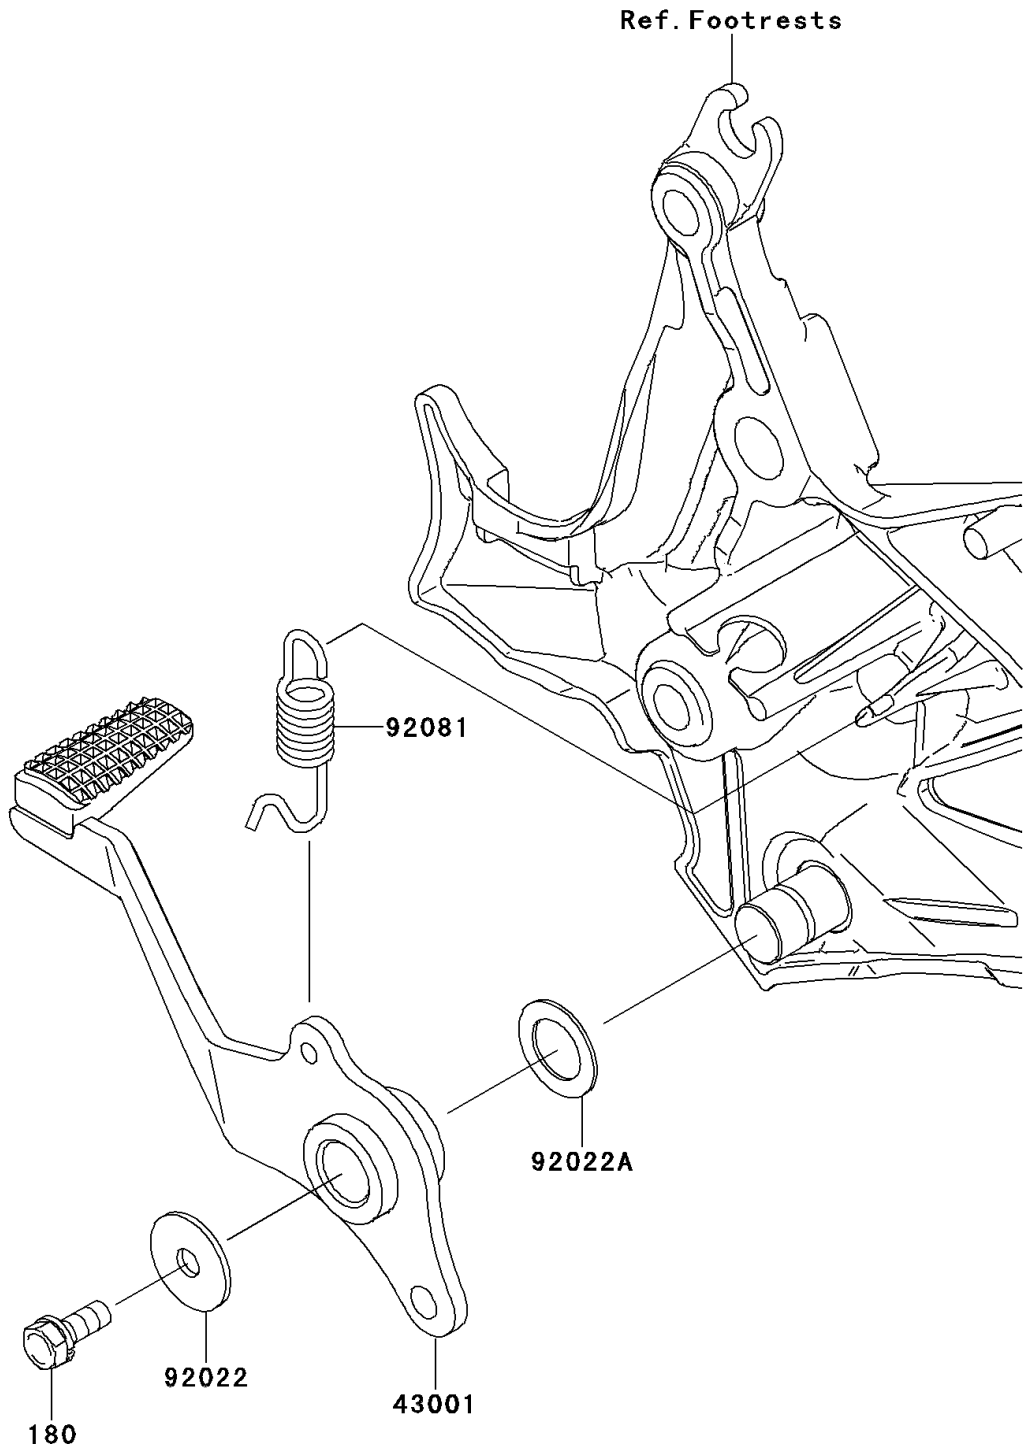

# 2012 VERSYS® PARTS DIAGRAM

Brake Pedal

F2260

## 2012 VERSYS® PARTS LIST

### Brake Pedal

ITEM NAME	PART NUMBER	QUANTITY
LEVER-BRAKE,PEDAL (Ref # 43001)	43001-0128	1
WASHER,7X24X1.6 (Ref # 92022)	92022-228	1
WASHER,15.3X24X1 (Ref # 92022A)	92022-326	1
SPRING,BRAKE PEDAL (Ref # 92081)	92081-1833	1
BOLT-UPSET-WS,6X16 (Ref # 180)	180AA0616	1