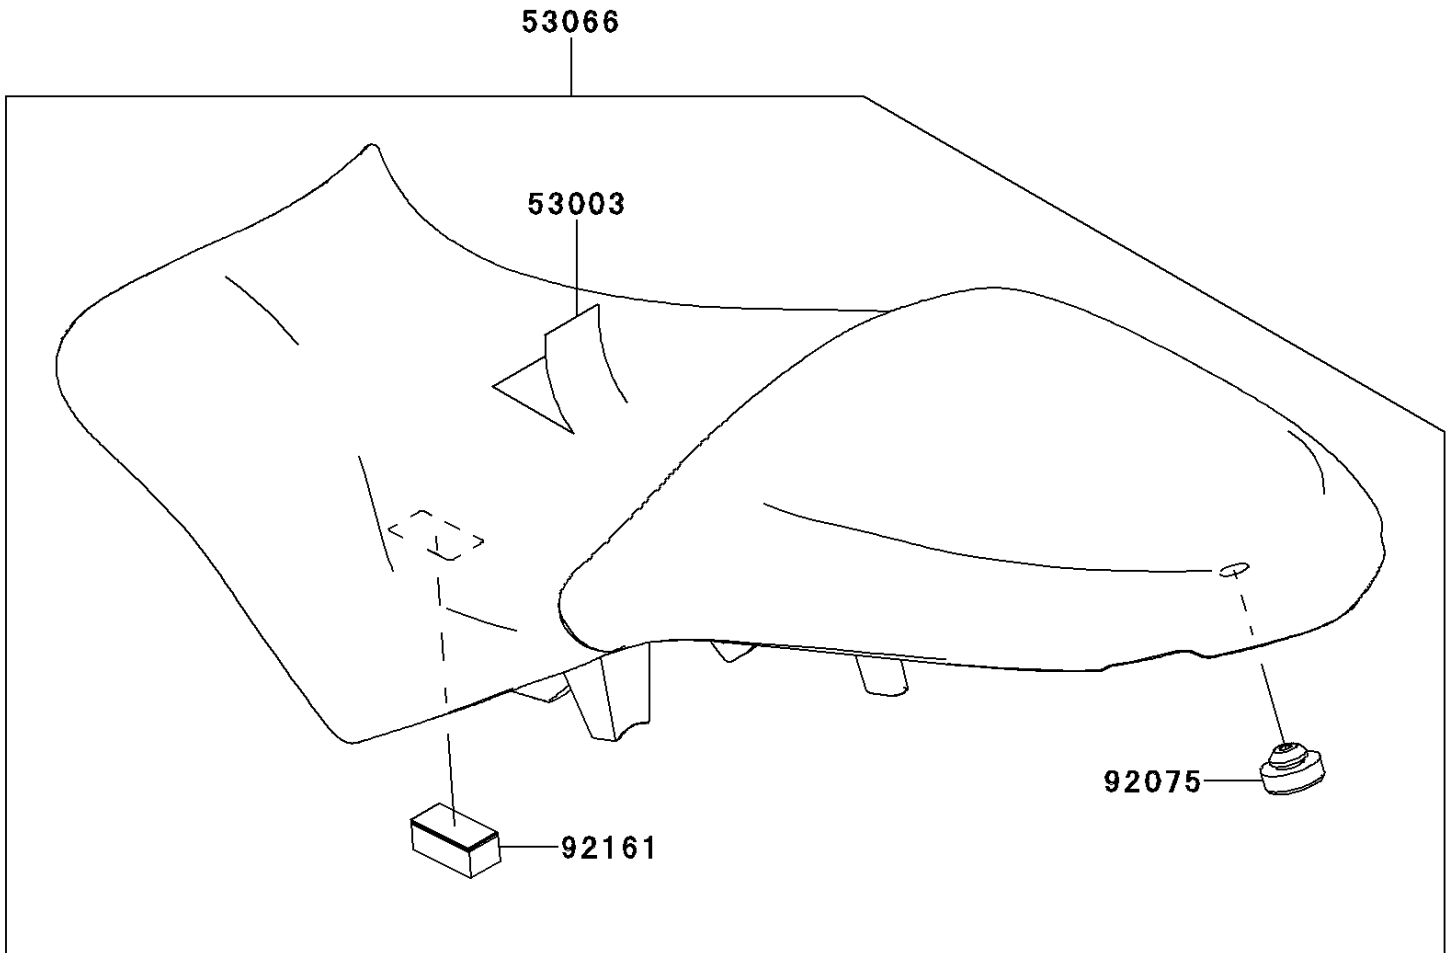

# 2013 VERSYS® PARTS DIAGRAM

Seat

F2510

### Seat

ITEM NAME	PART NUMBER	QUANTITY
LEATHER,SEAT,BLACK (Ref # 53003)	53003-0311-MA	1
SEAT-ASSY,DUAL,BLACK (Ref # 53066)	53066-0327-MA	1
DAMPER (Ref # 92075)	92075-1045	1
DAMPER,SEAT (Ref # 92161)	92161-1321	1