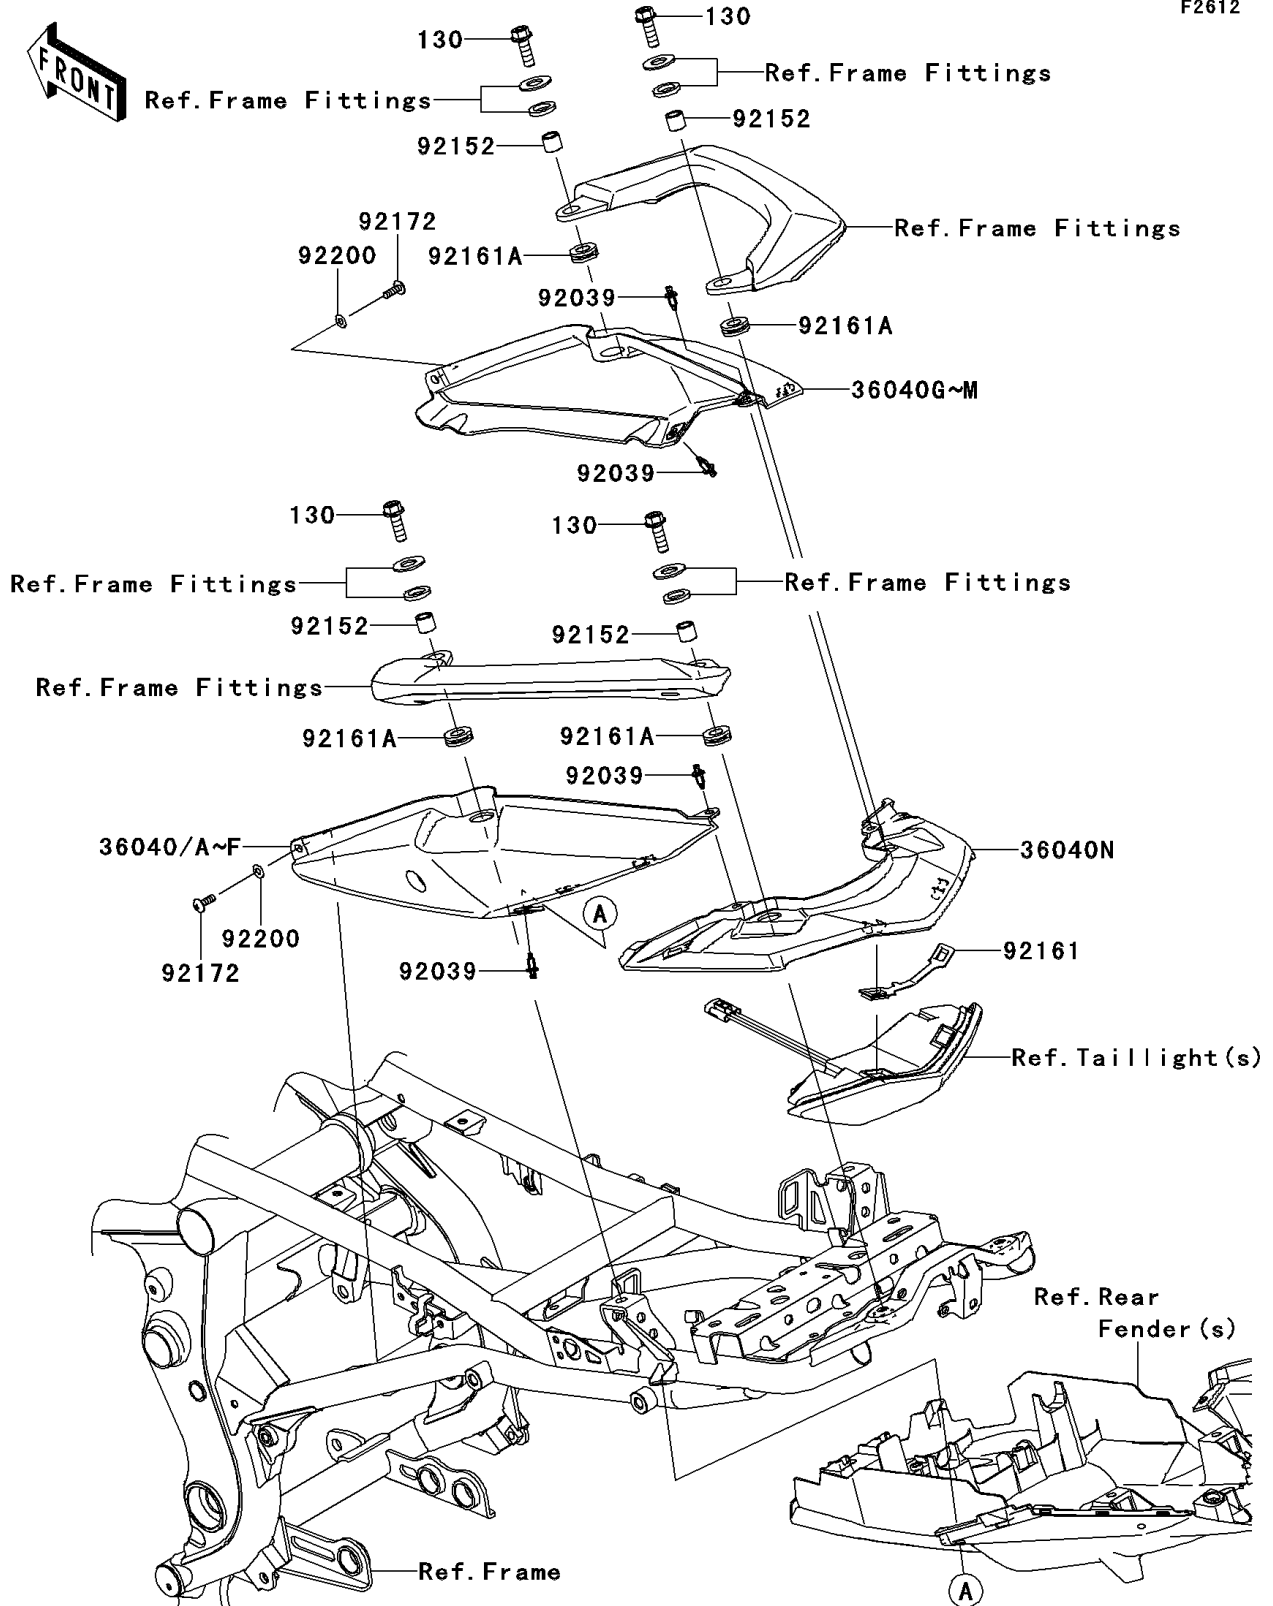

2012 VERSYS® PARTS DIAGRAM

Seat Cover

F2612

2012 VERSYS® PARTS LIST

Seat Cover

ITEM NAME	PART NUMBER	QUANTITY
-----------	-------------	----------