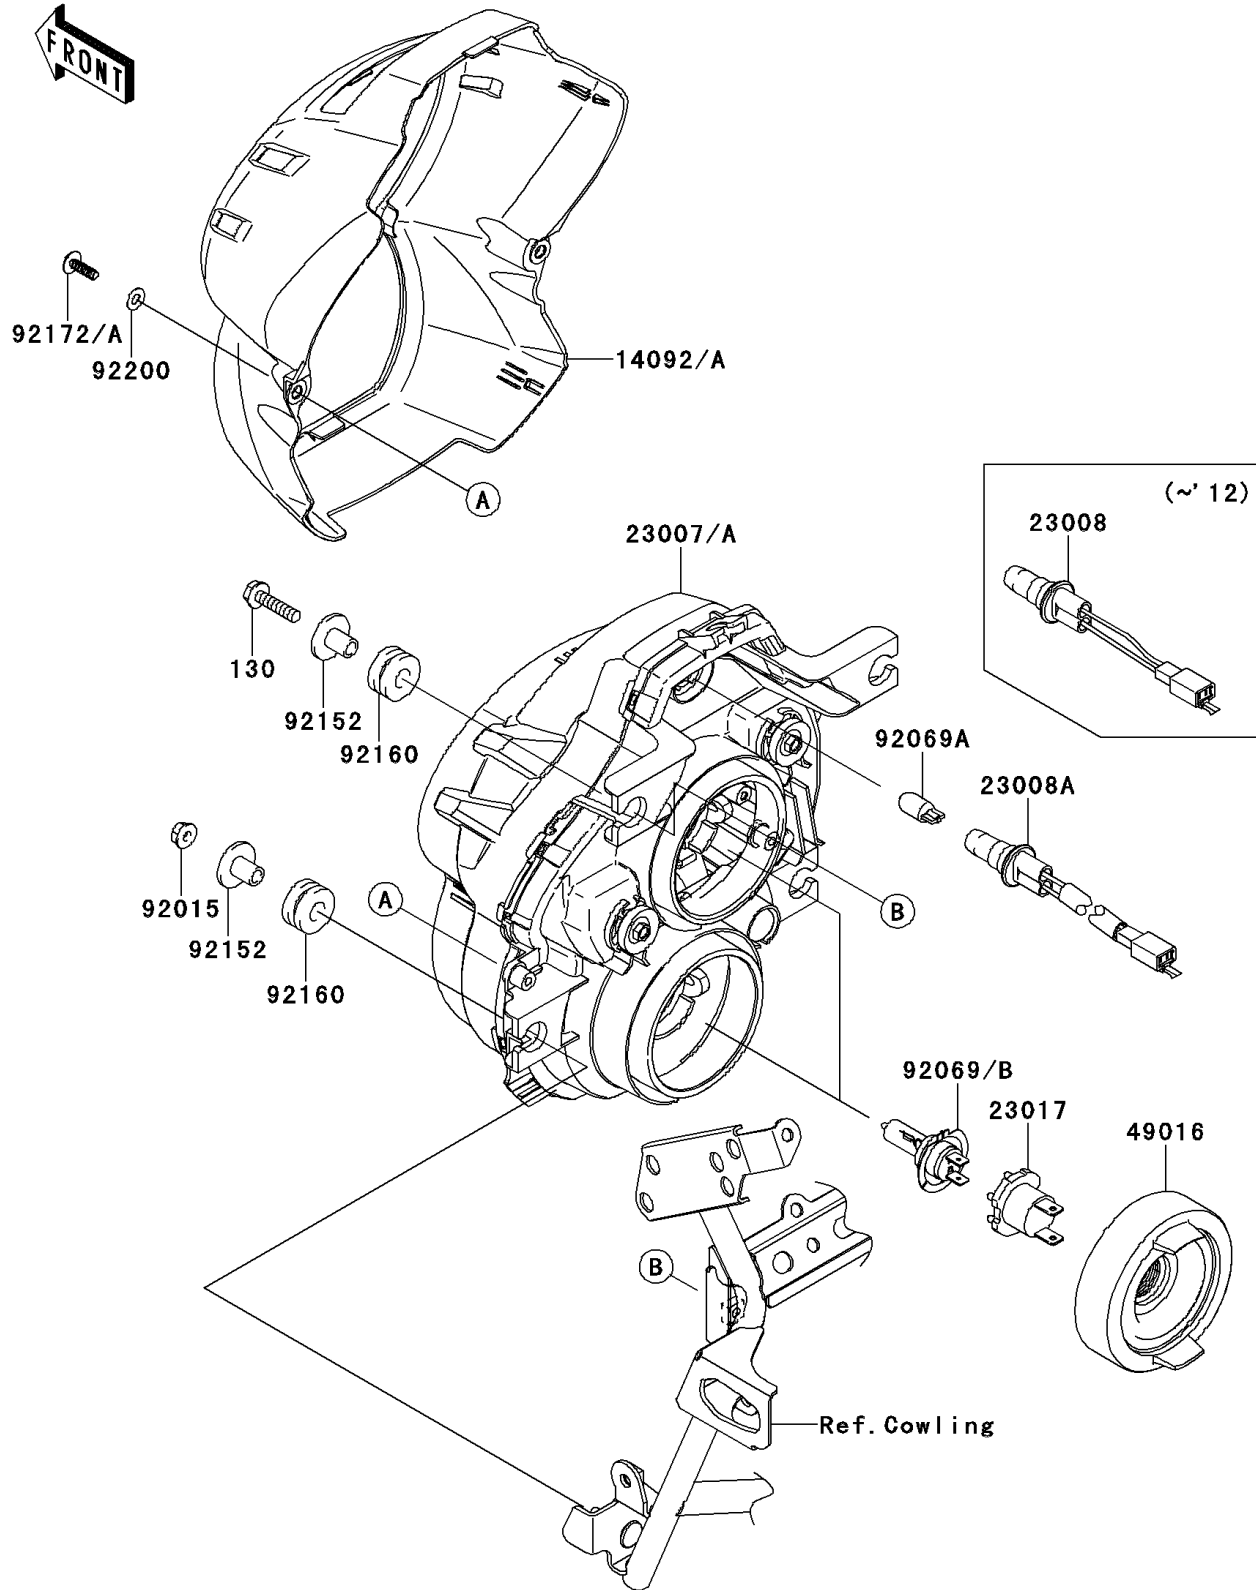

# 2012 VERSYS® PARTS DIAGRAM

Headlight(s)

F2710

## 2012 VERSYS® PARTS LIST

### Headlight(s)

ITEM NAME	PART NUMBER	QUANTITY
COVER,HEAD LAMP,M.SILVER (Ref # 14092A)	14092-0073-27E	1
LENS-COMP,HEAD LAMP (Ref # 23007)	23007-0149	1
SOCKET-ASSY,CITY LIGHT (Ref # 23008)	23008-0120	1
SOCKET,HEAD LAMP (Ref # 23017)	23017-0003	2
COVER-SEAL,HEAD LAMP (Ref # 49016)	49016-0075	2
NUT,FLANGED,6MM,BLACK (Ref # 92015)	92015-1233	2
BULB,12V 5W (Ref # 92069A)	92069-1016	1
BULB,12V 55W,H7 (Ref # 92069B)	92069-1126	2
COLLAR (Ref # 92152)	92152-0048	4
DAMPER (Ref # 92160)	92160-1162	4
SCREW,TAPPING,5X16 (Ref # 92172)	92172-0175	2
WASHER,NYLON,5.3X11.5X0.5 (Ref # 92200)	92200-1480	2
BOLT-FLANGED,6X25 (Ref # 130)	130BA0625	2