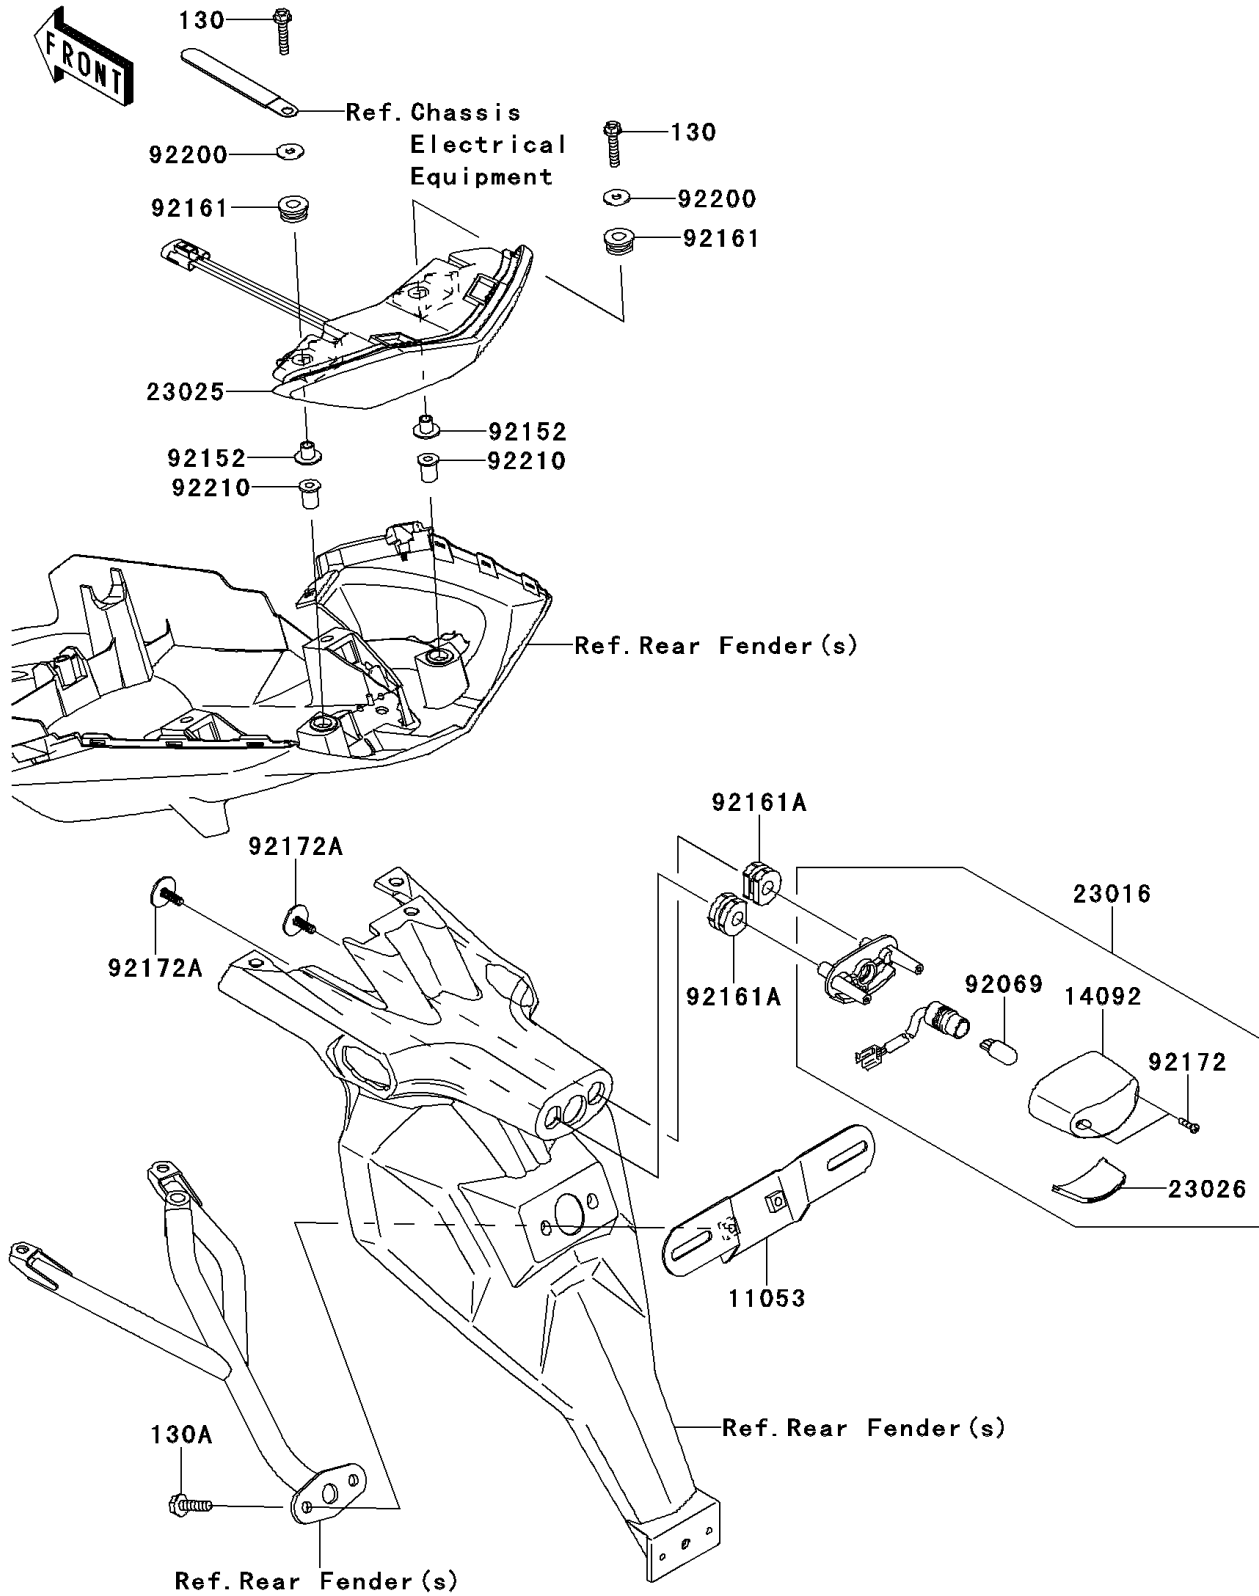

2012 VERSYS® PARTS DIAGRAM

Taillight(s)

F2720

2012 VERSYS® PARTS LIST

Taillight(s)

ITEM NAME	PART NUMBER	QUANTITY
BRACKET,LICENSE (Ref # 11053)	11053-0400	1
COVER,LICENSE LAMP (Ref # 14092)	14092-0001	1
LAMP-ASSY,LICENSE (Ref # 23016)	23016-0043	1
LAMP-TAIL (Ref # 23025)	23025-0068	1
LENS,LICENSE LAMP (Ref # 23026)	23026-0015	1
BULB,12V 5W (Ref # 92069)	92069-1016	1
COLLAR (Ref # 92152)	92152-0092	2
DAMPER (Ref # 92161)	92161-0317	2
DAMPER (Ref # 92161A)	92161-0776	2
SCREW,TAPPING,2.9X13 (Ref # 92172)	92172-0343	2
SCREW,TAPTITE,5X16 (Ref # 92172A)	92172-0481	2
WASHER,5.2X16X1.2 (Ref # 92200)	92200-0583	2
NUT,WELL,5MM (Ref # 92210)	92210-0498	2
BOLT-FLANGED,5X25 (Ref # 130)	130BA0525	2
BOLT-FLANGED,6X20 (Ref # 130A)	130BA0620	2