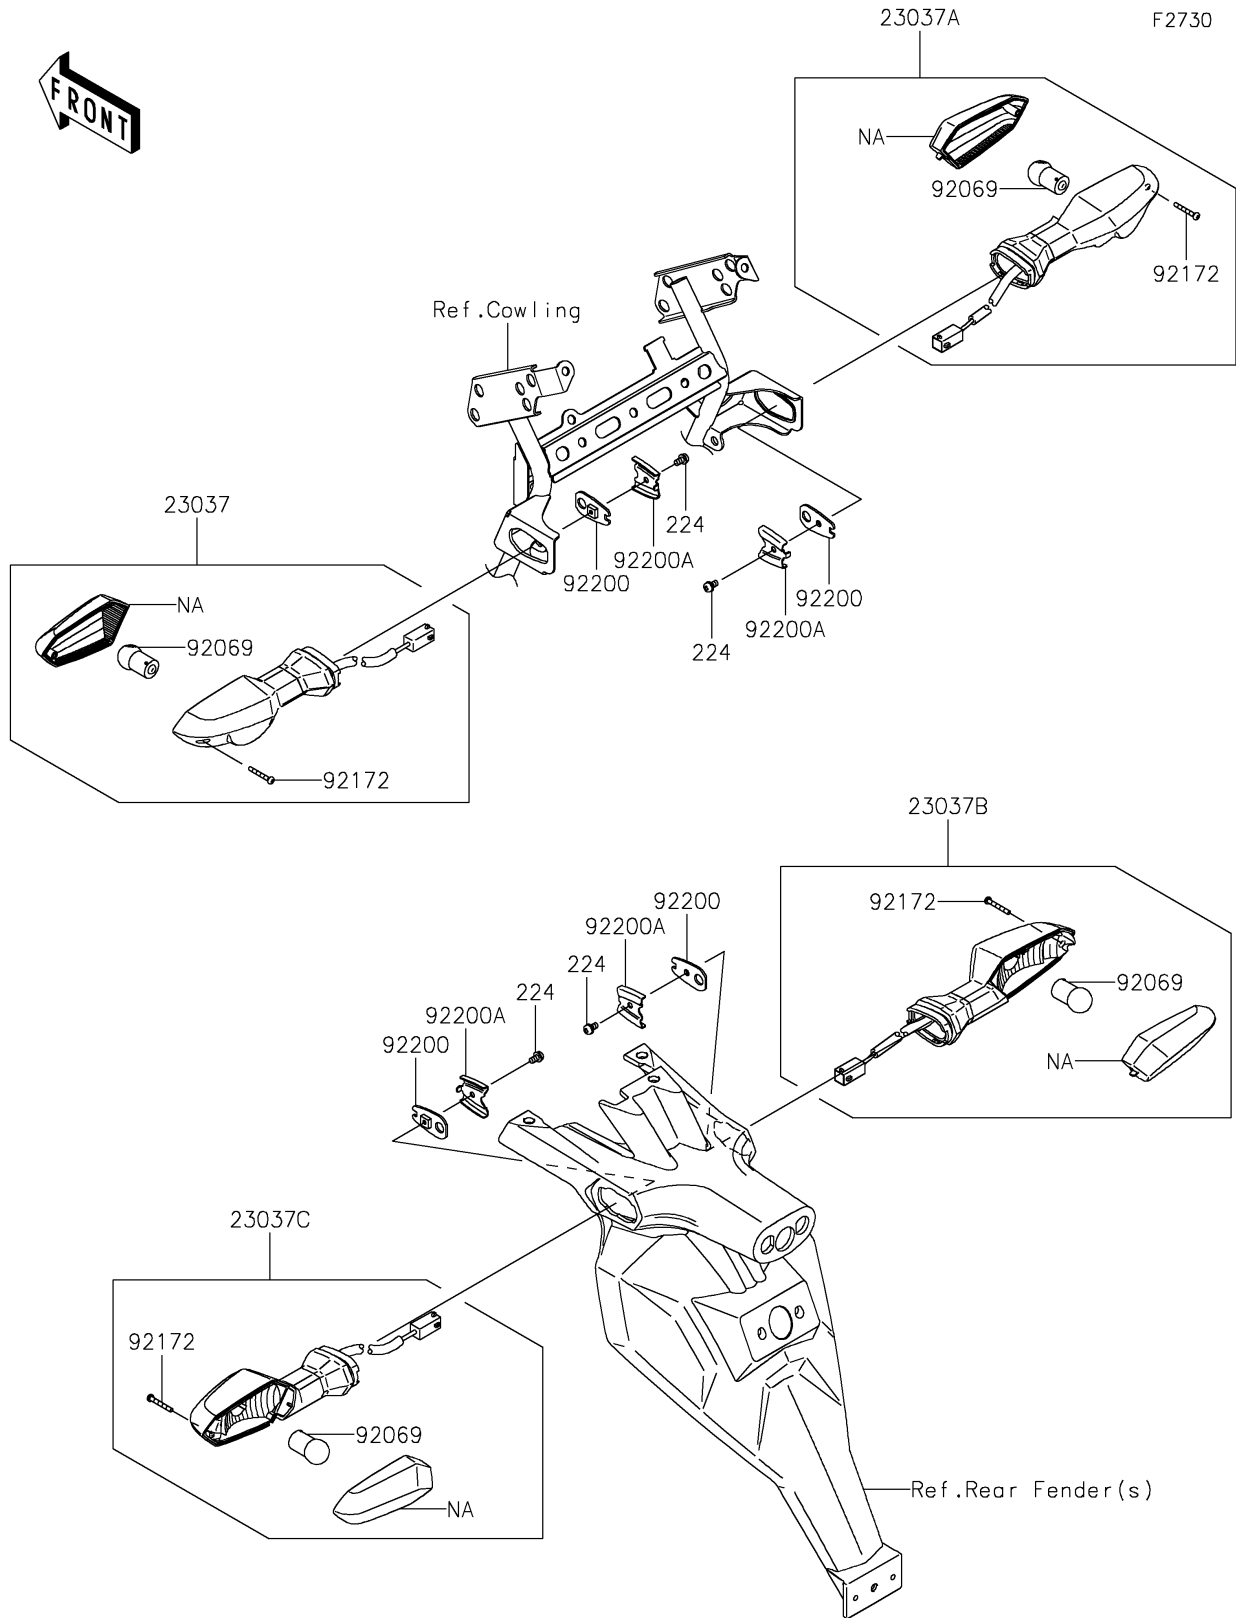

2013 VERSYS® PARTS DIAGRAM

Turn Signals

2013 VERSYS® PARTS LIST

Turn Signals

ITEM NAME	PART NUMBER	QUANTITY
LAMP-ASSY-SIGNAL,FR,LH (Ref # 23037)	23037-0167	1
LAMP-ASSY-SIGNAL,FR,RH (Ref # 23037A)	23037-0168	1
LAMP-ASSY-SIGNAL,RR,RH (Ref # 23037B)	23037-0170	1
LAMP-ASSY-SIGNAL,RR,LH (Ref # 23037C)	23037-0172	1
BULB,12V 10W (Ref # 92069)	92069-0024	4
SCREW,2.9X22 (Ref # 92172)	92172-0395	4
WASHER,SIGNAL LAMP (Ref # 92200)	92200-0164	4
WASHER,SIGNAL LAMP (Ref # 92200A)	92200-0165	4
SCREW-PAN-WP-CROS,4X8 (Ref # 224)	224AB0408	4