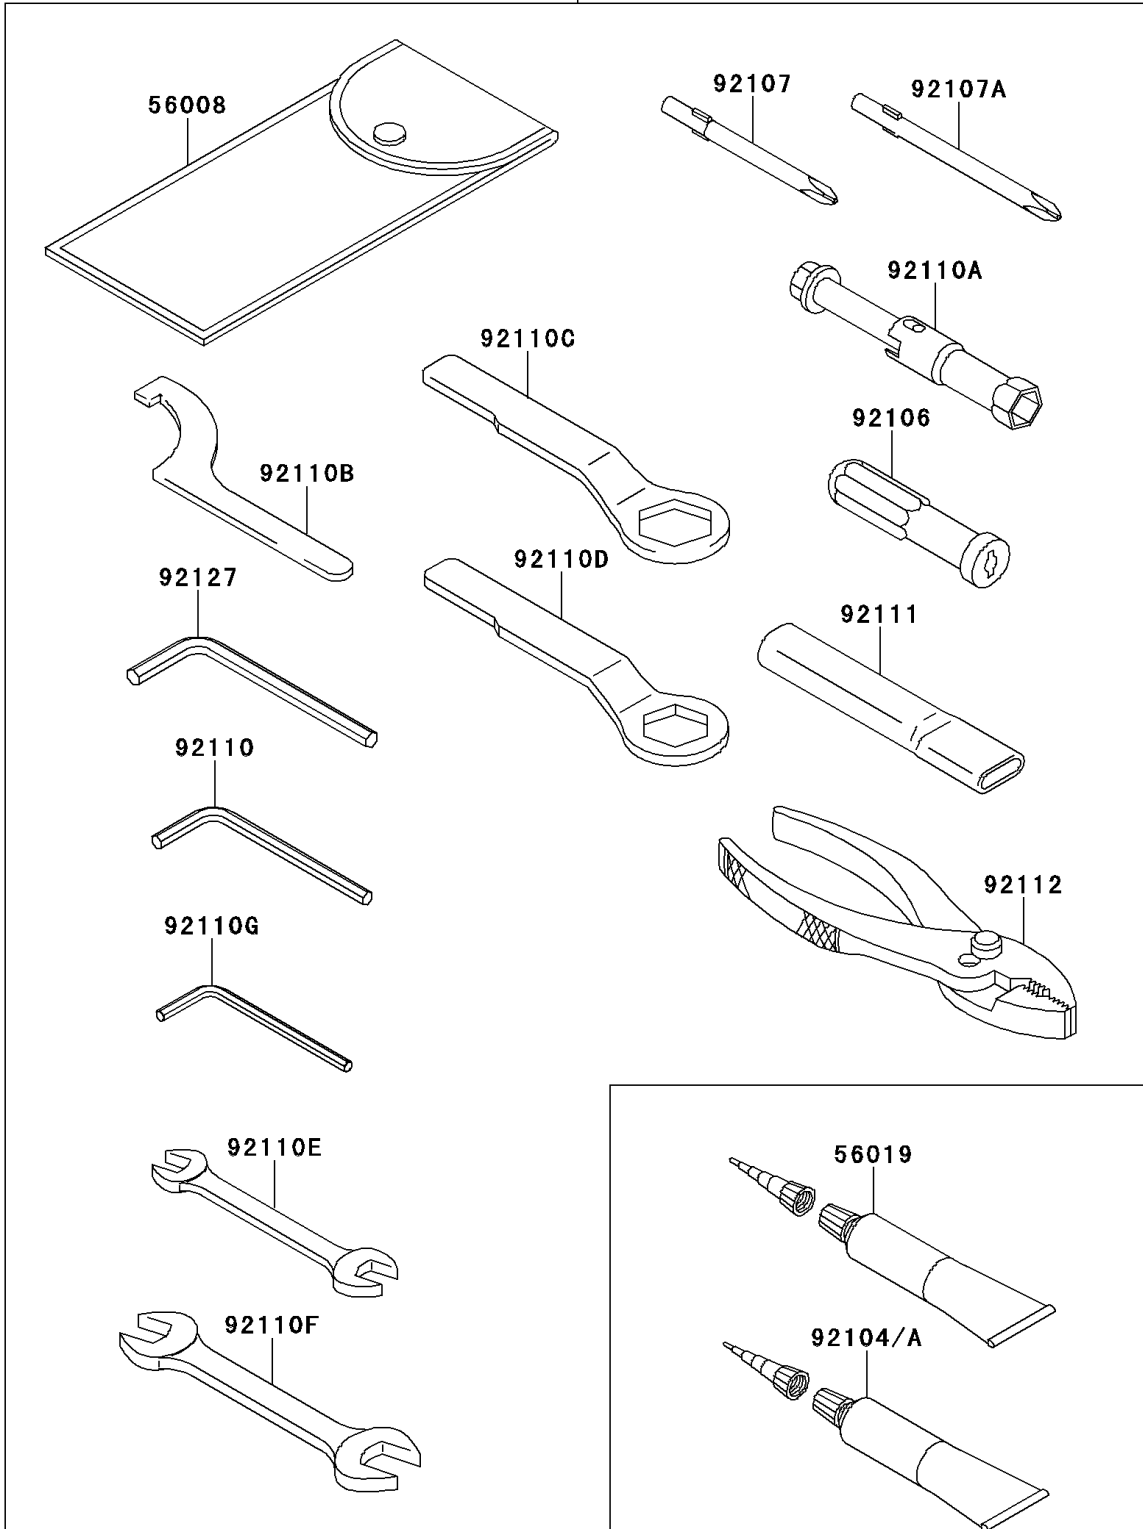

2012 VERSYS® PARTS DIAGRAM

Owner's Tools

56007

F2810

2012 VERSYS® PARTS LIST

Owner's Tools

ITEM NAME	PART NUMBER	QUANTITY
TOOL-KIT (Ref # 56007)	56007-0026	1
BAG,TOOL (Ref # 56008)	56008-1075	1
GASKET-LIQUID,TB1211,WHITE (Ref # 56019)	56019-120	1
GASKET-LIQUID,TB1211F,CLEAR (Ref # 92104)	92104-0004	1
GASKET-LIQUID,TB1216B,BLACK (Ref # 92104A)	92104-1064	1
GRIP-SCREW DRIVER (Ref # 92106)	92106-1001	1
TOOL-DRIVER,#3PHILLIPS (Ref # 92107)	92107-005	1
TOOL-DRIVER,#2PHILLIPS (Ref # 92107A)	92107-1053	1
TOOL-WRENCH,ALLEN,5MM (Ref # 92110)	92110-1015	1
TOOL-WRENCH,BOX,16MM (Ref # 92110A)	92110-1132	1
TOOL-WRENCH,HOOK (Ref # 92110B)	92110-1144	1
TOOL-WRENCH,BOX END,27MM (Ref # 92110C)	92110-1147	1
TOOL-WRENCH,BOX END,22MM (Ref # 92110D)	92110-1148	1
TOOL-WRENCH,OPEN END,10X12 (Ref # 92110E)	92110-1152	1
TOOL-WRENCH,OPEN END,14X17 (Ref # 92110F)	92110-1153	1
TOOL-WRENCH,ALLEN,4MM (Ref # 92110G)	92110-3703	1
TOOL-BAR,BOX END WRENCH (Ref # 92111)	92111-1051	1
TOOL-PLIERS (Ref # 92112)	92112-1001	1
TOOL-WRENCH,ALLEN,6MM (Ref # 92127)	92127-003	1