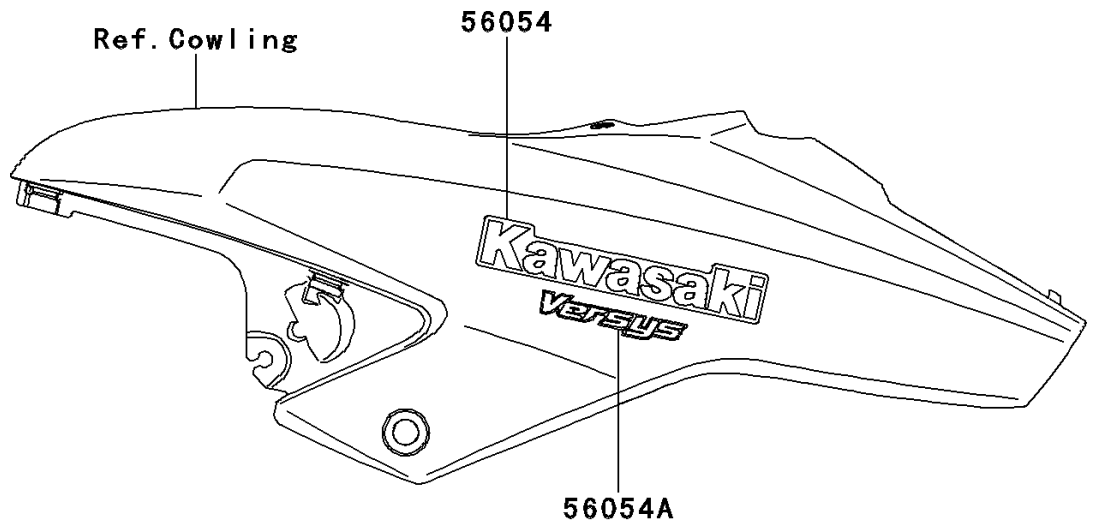

# 2012 VERSYS® PARTS DIAGRAM

Decals(Black)(CCF)(CA,US)

F2861A

## 2012 VERSYS® PARTS LIST

Decals(Black)(CCF)(CA,US)

ITEM NAME	PART NUMBER	QUANTITY
MARK,UPP COWLING,KAWASAKI (Ref # 56054)	56054-0839	2
MARK,UPP COWLING,VERSYS (Ref # 56054A)	56054-0840	2