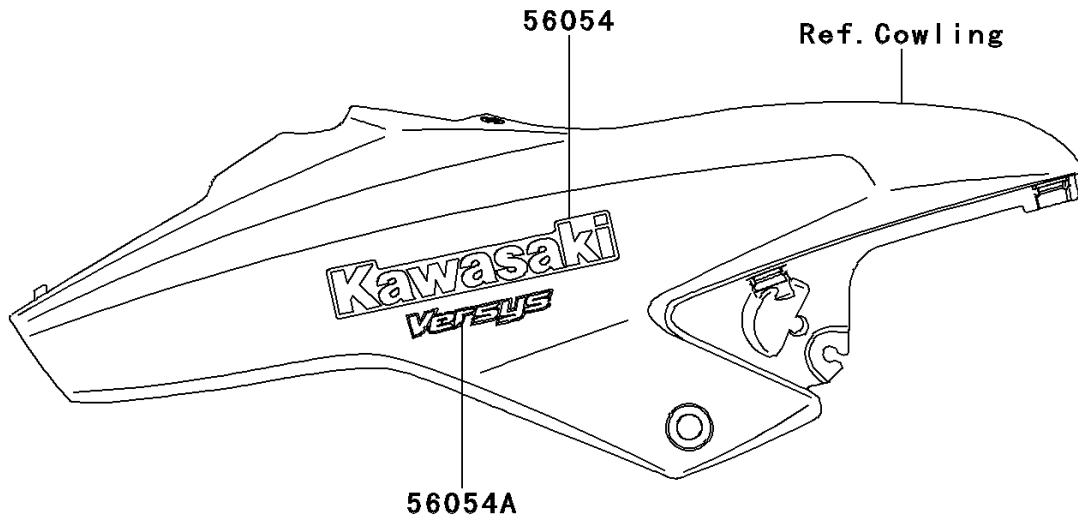

# 2012 VERSYS® PARTS DIAGRAM

Decals(Black)(CCF)(CA,US)

F2861A

## 2012 VERSYS® PARTS LIST

Decals(Black)(CCF)(CA,US)

ITEM NAME	PART NUMBER	QUANTITY
MARK,UPP COWLING,KAWASAKI (Ref # 56054)	56054-0839	2
MARK,UPP COWLING,VERSYS (Ref # 56054A)	56054-0840	2