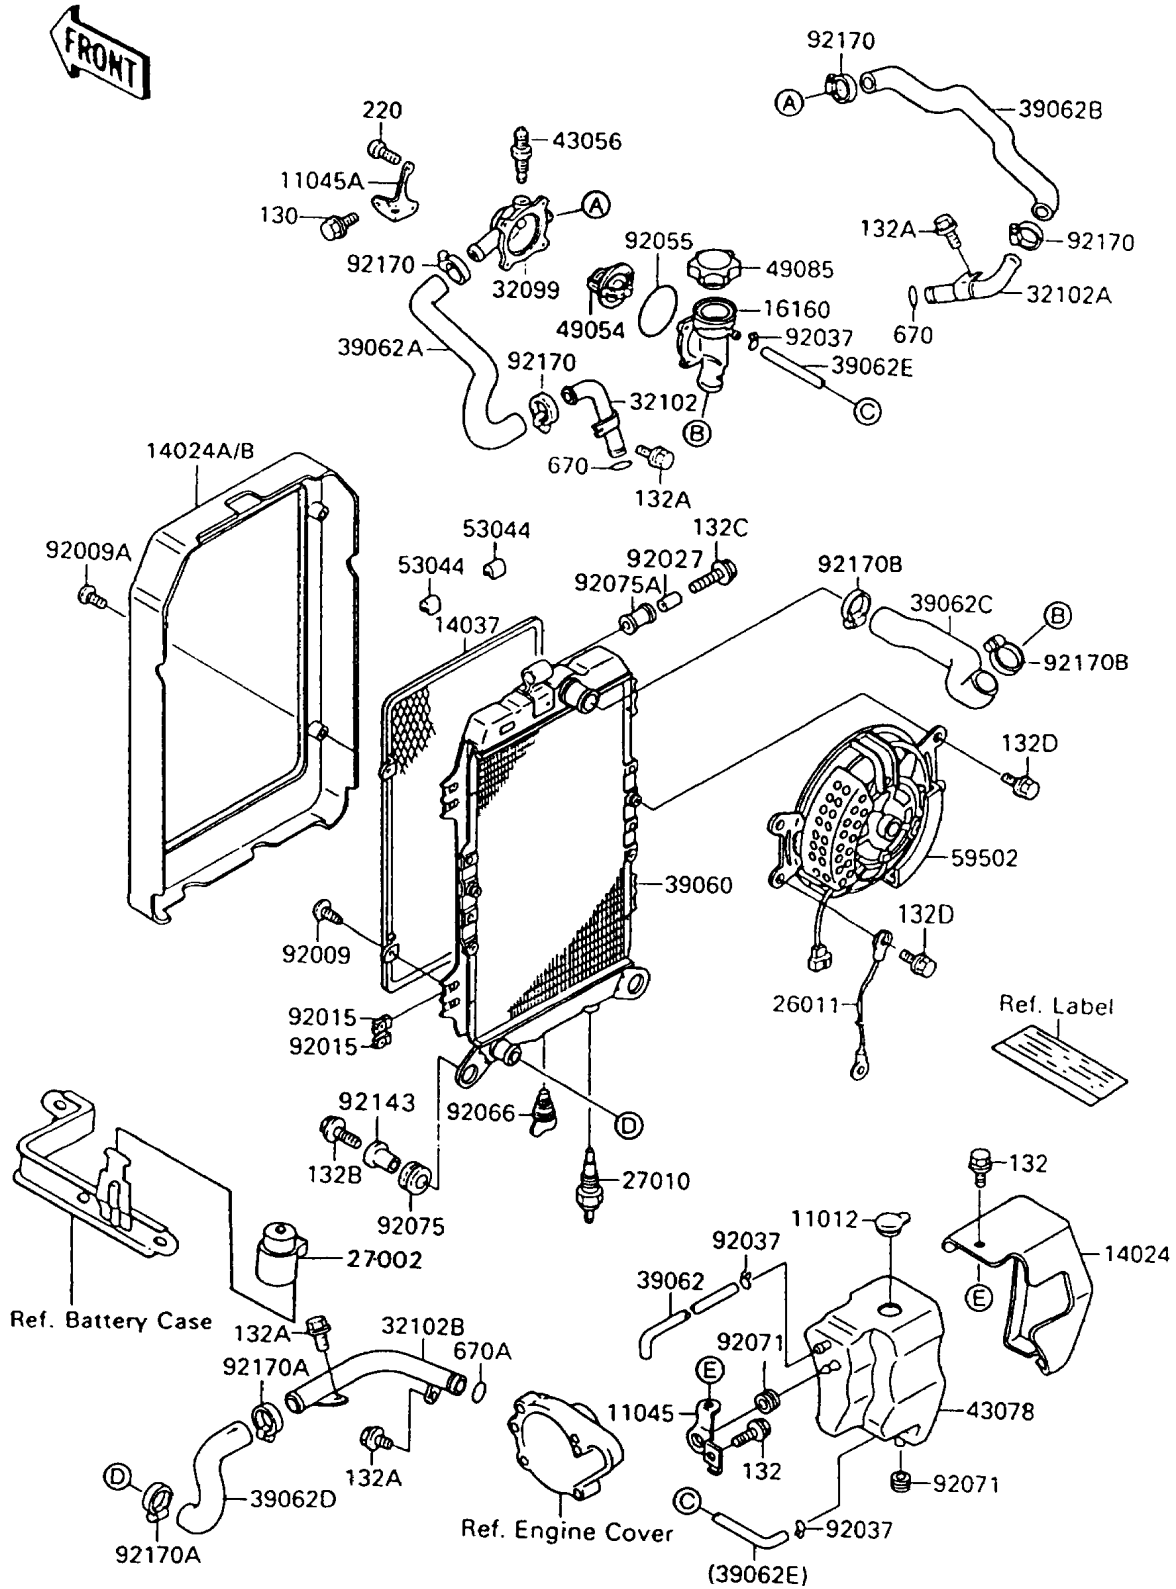

1993 Vulcan 88 PARTS DIAGRAM

Radiator

E 3032

1993 Vulcan 88 PARTS LIST

Radiator

ITEM NAME	PART NUMBER	QUANTITY
CAP (Ref # 11012)	11012-1585	1
BRACKET,RESERVOIR (Ref # 11045)	11045-1436	1
BRACKET,THERMOSTAT (Ref # 11045A)	11045-1437	1
COVER,RESERVOIR (Ref # 14024)	14024-1406	1
COVER,RADIATOR,C.A.BLUE (Ref # 14024A)	14024-1429-FC	1
SCREEN (Ref # 14037)	14037-1090	1
BODY,THERMOSTAT,UPP (Ref # 16160)	16160-1116	1
WIRE-LEAD (Ref # 26011)	26011-1412	1
SWITCH,FAN (Ref # 27010)	27010-1167	1
CASE,THERMOSTAT (Ref # 32099)	32099-1093	1
PIPE,HEAD,FR (Ref # 32102)	32102-1413	1
PIPE,HEAD,RR (Ref # 32102A)	32102-1414	1
PIPE,PUMP COVER-HOSE (Ref # 32102B)	32102-1415	1
RADIATOR (Ref # 39060)	39060-1077	1
HOSE-COOLING (Ref # 39062)	39062-1125	1
HOSE-COOLING,HEAD,FR (Ref # 39062A)	39062-1227	1
HOSE-COOLING,HEAD,RR (Ref # 39062B)	39062-1228	1
HOSE-COOLING,THERMO-RADIATOR (Ref # 39062C)	39062-1229	1
HOSE-COOLING,RADIATOR-PUMP (Ref # 39062D)	39062-1252	1
HOSE-COOLING (Ref # 39062E)	39062-1255	1
BREATHER (Ref # 43056)	43056-003	1
RESERVOIR (Ref # 43078)	43078-1085	1
THERMOSTAT (Ref # 49054)	49054-1051	1
CAP-ASSY-PRESSURE (Ref # 49085)	49085-1067	1
TRIM (Ref # 53044)	53044-1199	4
FAN-ASSY (Ref # 59502)	59502-1071	1
SCREW,TAPPING,6X16 (Ref # 92009)	92009-1436	4
SCREW,TAPPING,6X30 (Ref # 92009A)	92009-1481	4
NUT,6MM (Ref # 92015)	92015-1758	8