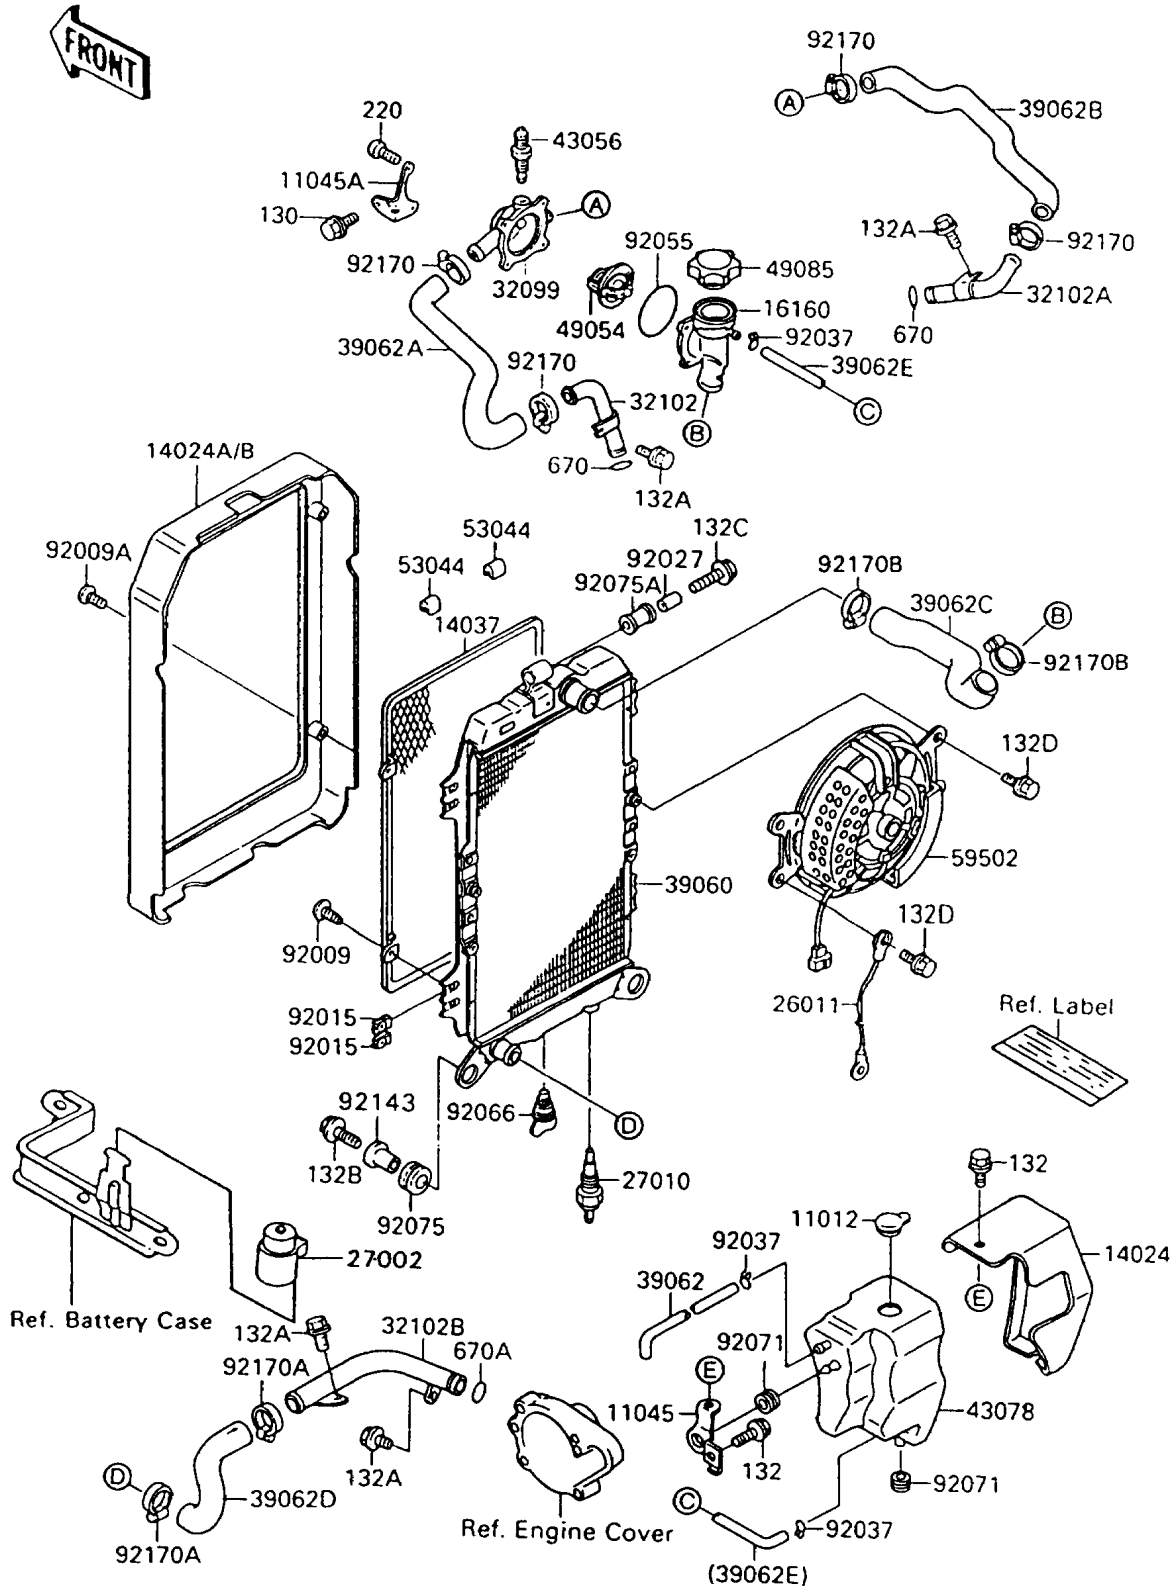

1994 Vulcan 88 PARTS DIAGRAM

Radiator

E3032

1994 Vulcan 88 PARTS LIST

Radiator

ITEM NAME	PART NUMBER	QUANTITY
CAP (Ref # 11012)	11012-1585	1
BRACKET,RESERVOIR (Ref # 11045)	11045-1436	1
BRACKET,THERMOSTAT (Ref # 11045A)	11045-1437	1
COVER,RESERVOIR (Ref # 14024)	14024-1406	1
COVER,RADIATOR,EBONY (Ref # 14024B)	14024-1429-H8	1
SCREEN (Ref # 14037)	14037-1090	1
BODY,THERMOSTAT,UPP (Ref # 16160)	16160-1116	1
WIRE-LEAD (Ref # 26011)	26011-1412	1
SWITCH,FAN (Ref # 27010)	27010-1167	1
CASE,THERMOSTAT (Ref # 32099)	32099-1093	1
PIPE,HEAD,FR (Ref # 32102)	32102-1413	1
PIPE,HEAD,RR (Ref # 32102A)	32102-1414	1
PIPE,PUMP COVER-HOSE (Ref # 32102B)	32102-1415	1
RADIATOR (Ref # 39060)	39060-1077	1
HOSE-COOLING (Ref # 39062)	39062-1125	1
HOSE-COOLING,HEAD,FR (Ref # 39062A)	39062-1227	1
HOSE-COOLING,HEAD,RR (Ref # 39062B)	39062-1228	1
HOSE-COOLING,THERMO-RADIATOR (Ref # 39062C)	39062-1229	1
HOSE-COOLING,RADIATOR-PUMP (Ref # 39062D)	39062-1252	1
HOSE-COOLING (Ref # 39062E)	39062-1255	1
BREATHER (Ref # 43056)	43056-003	1
RESERVOIR (Ref # 43078)	43078-1085	1
THERMOSTAT (Ref # 49054)	49054-1051	1
CAP-ASSY-PRESSURE (Ref # 49085)	49085-1067	1
TRIM (Ref # 53044)	53044-1199	4
FAN-ASSY (Ref # 59502)	59502-1071	1
SCREW,TAPPING,6X16 (Ref # 92009)	92009-1436	4
SCREW,TAPPING,6X30 (Ref # 92009A)	92009-1481	4
NUT,6MM (Ref # 92015)	92015-1758	8