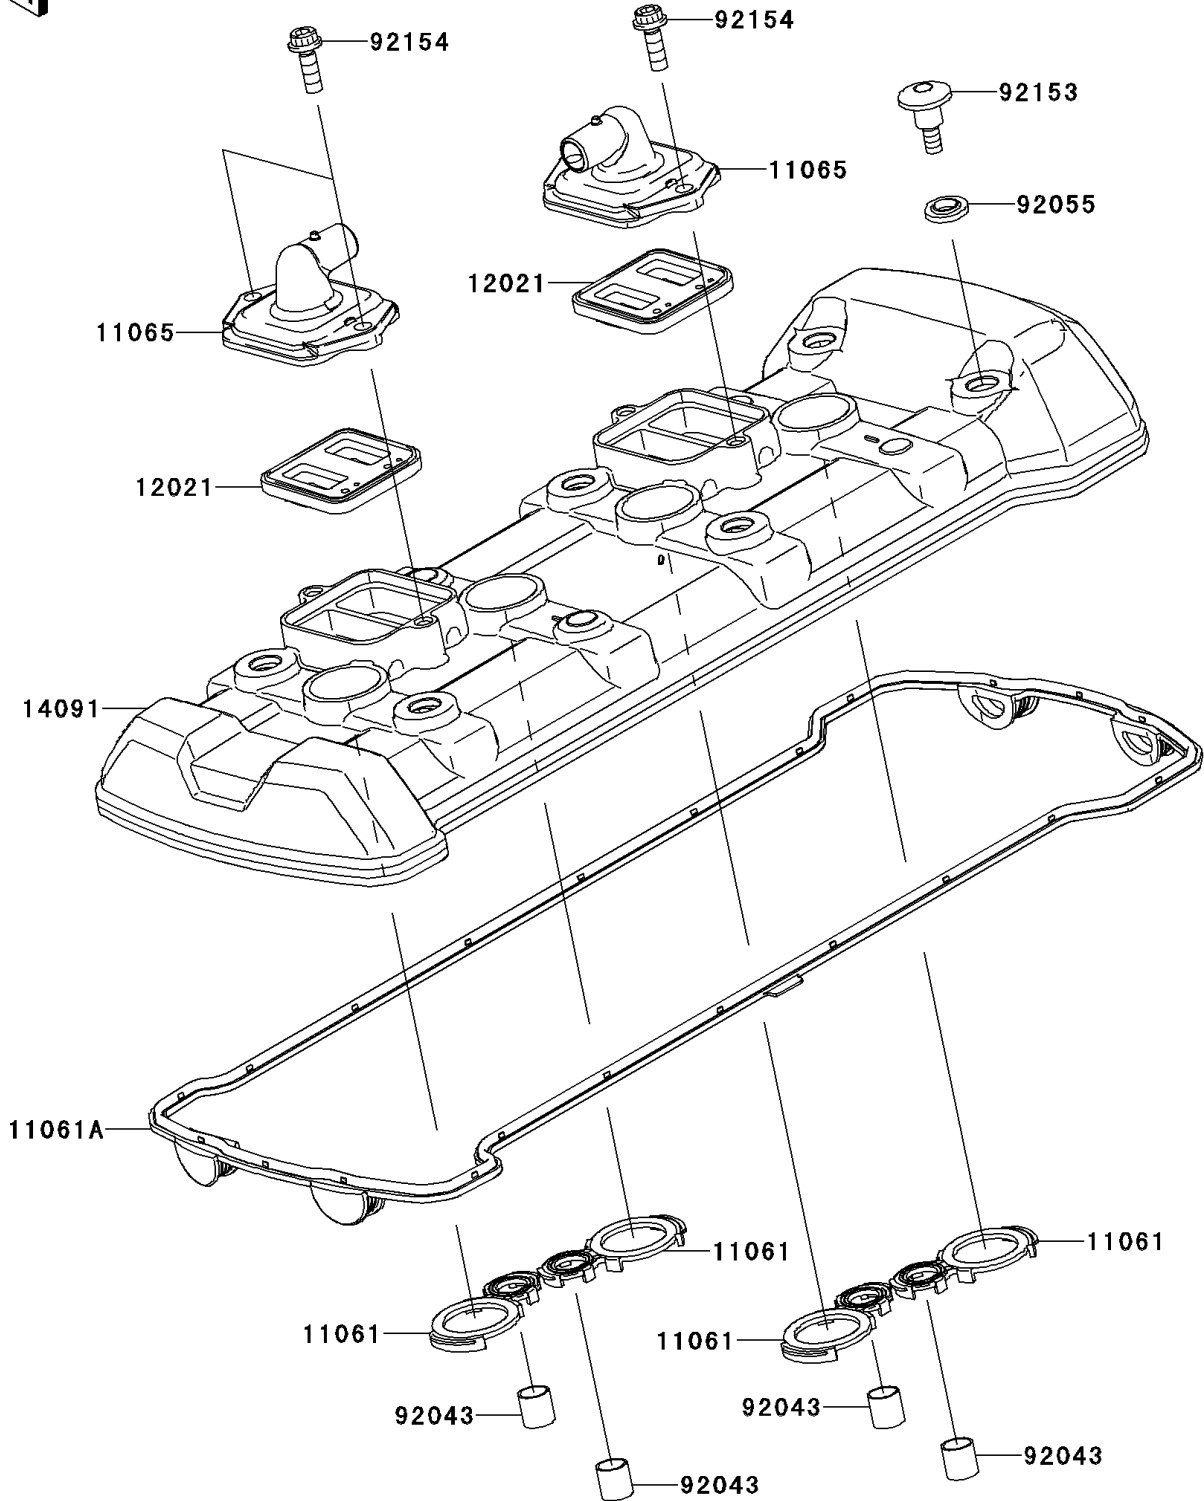

2013 NINJA® 1000 PARTS DIAGRAM

Cylinder Head Cover

E1112

2013 NINJA® 1000 PARTS LIST

Cylinder Head Cover

ITEM NAME	PART NUMBER	QUANTITY
GASKET,SPARK PLUG (Ref # 11061)	11061-0104	4
GASKET,HEAD (Ref # 11061A)	11061-0438	1
CAP,HEAD COVER (Ref # 11065)	11065-0328	2
VALVE-ASSY-REED (Ref # 12021)	12021-0016	2
COVER,HEAD (Ref # 14091)	14091-1771	1
PIN,10.1X12X14 (Ref # 92043)	92043-4009	4
RING-O (Ref # 92055)	92055-0143	6
BOLT,SOCKET,6X22.5 (Ref # 92153)	92153-1779	6
BOLT,SOCKET,6X18 (Ref # 92154)	92154-0351	4