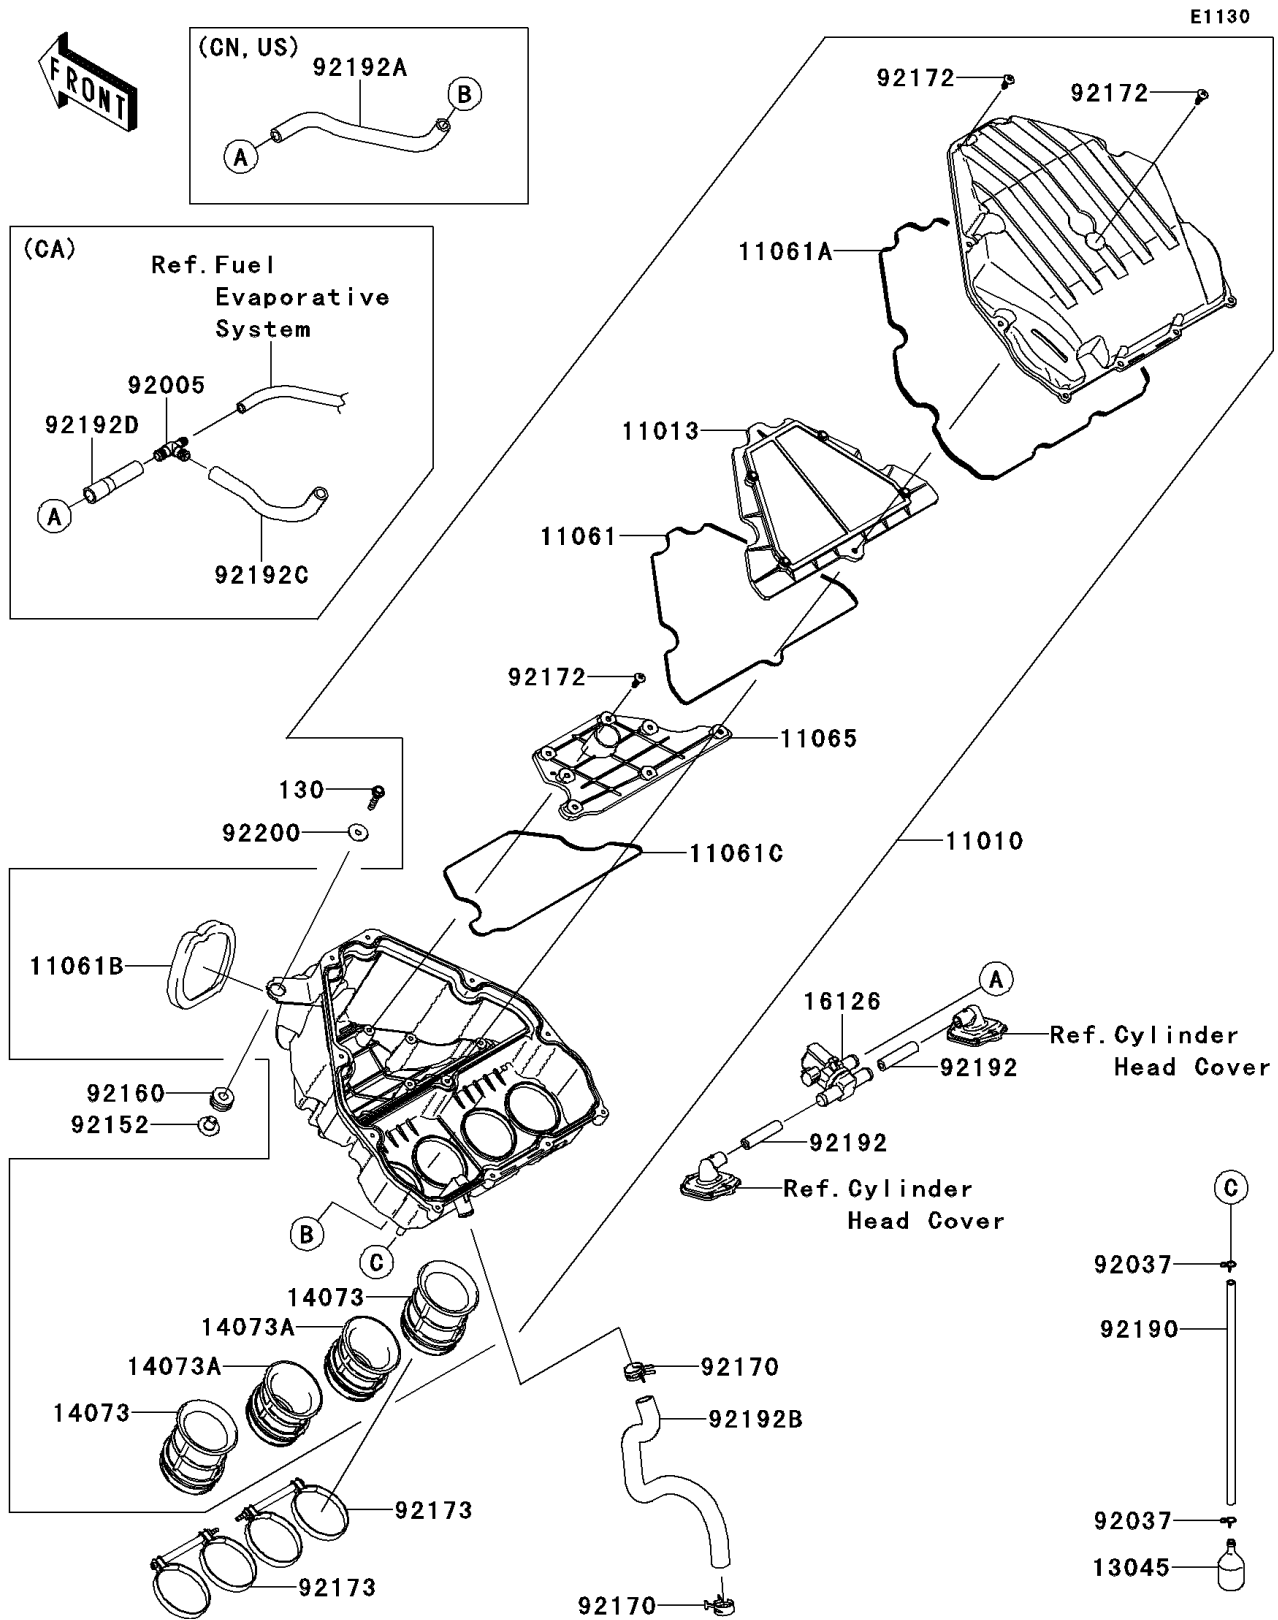

2011 NINJA® 1000 PARTS DIAGRAM

Air Cleaner

2011 NINJA® 1000 PARTS LIST

Air Cleaner

ITEM NAME	PART NUMBER	QUANTITY
FILTER-ASSY-AIR (Ref # 11010)	11010-0214	1
ELEMENT-AIR FILTER (Ref # 11013)	11013-0712	1
GASKET,ELEMENT (Ref # 11061)	11061-0405	1
GASKET,CASE (Ref # 11061A)	11061-0406	1
GASKET,FRAME (Ref # 11061B)	11061-0407	1
GASKET (Ref # 11061C)	11061-0424	1
CAP (Ref # 11065)	11065-0366	1
RECEIVER-OIL (Ref # 13045)	13045-1057	1
DUCT,#1 (Ref # 14073)	14073-0278	2
DUCT,#2 (Ref # 14073A)	14073-0279	2
VALVE,AIR SWITCHING (Ref # 16126)	16126-1437	1
FITTING (Ref # 92005)	92005-1402	1
CLAMP (Ref # 92037)	92037-1712	2
COLLAR,6.5X10.5X13.1 (Ref # 92152)	92152-0547	1
DAMPER (Ref # 92160)	92160-1162	1
CLAMP (Ref # 92170)	92170-1060	2
SCREW,TAPPING,5X20 (Ref # 92172)	92172-0483	18
CLAMP (Ref # 92173)	92173-0115	2
TUBE,6X9X300 (Ref # 92190)	92190-1253	1
TUBE,HEAD ASV (Ref # 92192)	92192-0843	2
TUBE,ASV-A/C (Ref # 92192A)	92192-0844	1
TUBE,BLOWBY (Ref # 92192B)	92192-0845	1
TUBE,A/C-FITTING (Ref # 92192C)	92192-0852	1
TUBE,FITTING-ASV (Ref # 92192D)	92192-0853	1
WASHER,6.5X22X1.6 (Ref # 92200)	92200-1087	1
BOLT-FLANGED,6X30 (Ref # 130)	130BB0630	1