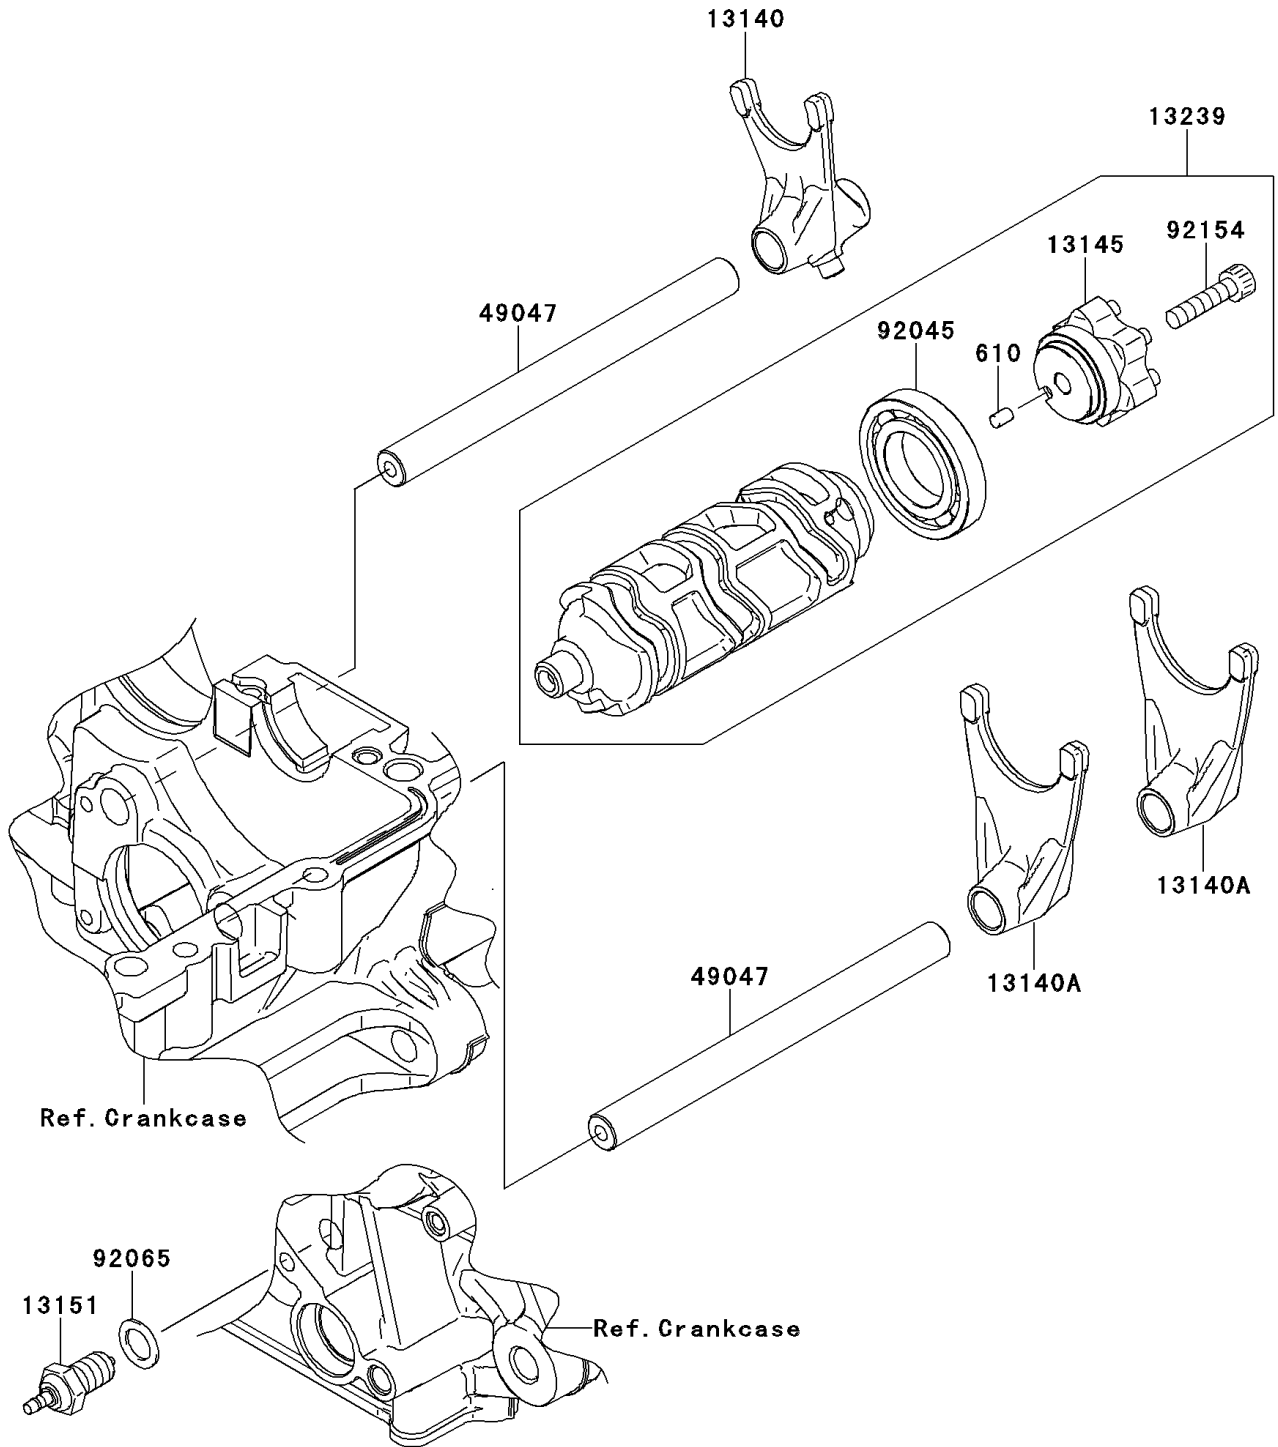

2013 NINJA® 1000 PARTS DIAGRAM

Gear Change Drum/Shift Fork(s)

E1362

2013 NINJA® 1000 PARTS LIST

Gear Change Drum/Shift Fork(s)

| ITEM NAME | PART NUMBER | QUANTITY |
|----------------------------------|-------------|----------|
| FORK-SHIFT (Ref # 13140) | 13140-0061 | 1 |
| FORK-SHIFT (Ref # 13140A) | 13140-0062 | 2 |
| CAM-CHANGE DRUM (Ref # 13145) | 13145-0048 | 1 |
| SWITCH-COMP (Ref # 13151) | 13151-1085 | 1 |
| DRUM-ASSY-CHANGE (Ref # 13239) | 13239-0034 | 1 |
| ROD-SHIFT (Ref # 49047) | 49047-0023 | 2 |
| BEARING-BALL,16005 (Ref # 92045) | 92045-1045 | 1 |
| GASKET,10.5X16X1 (Ref # 92065) | 92065-058 | 1 |
| BOLT,SOCKET,6X25 (Ref # 92154) | 92154-0477 | 1 |
| ROLLER,4X6 (Ref # 610) | 610A0406 | 1 |