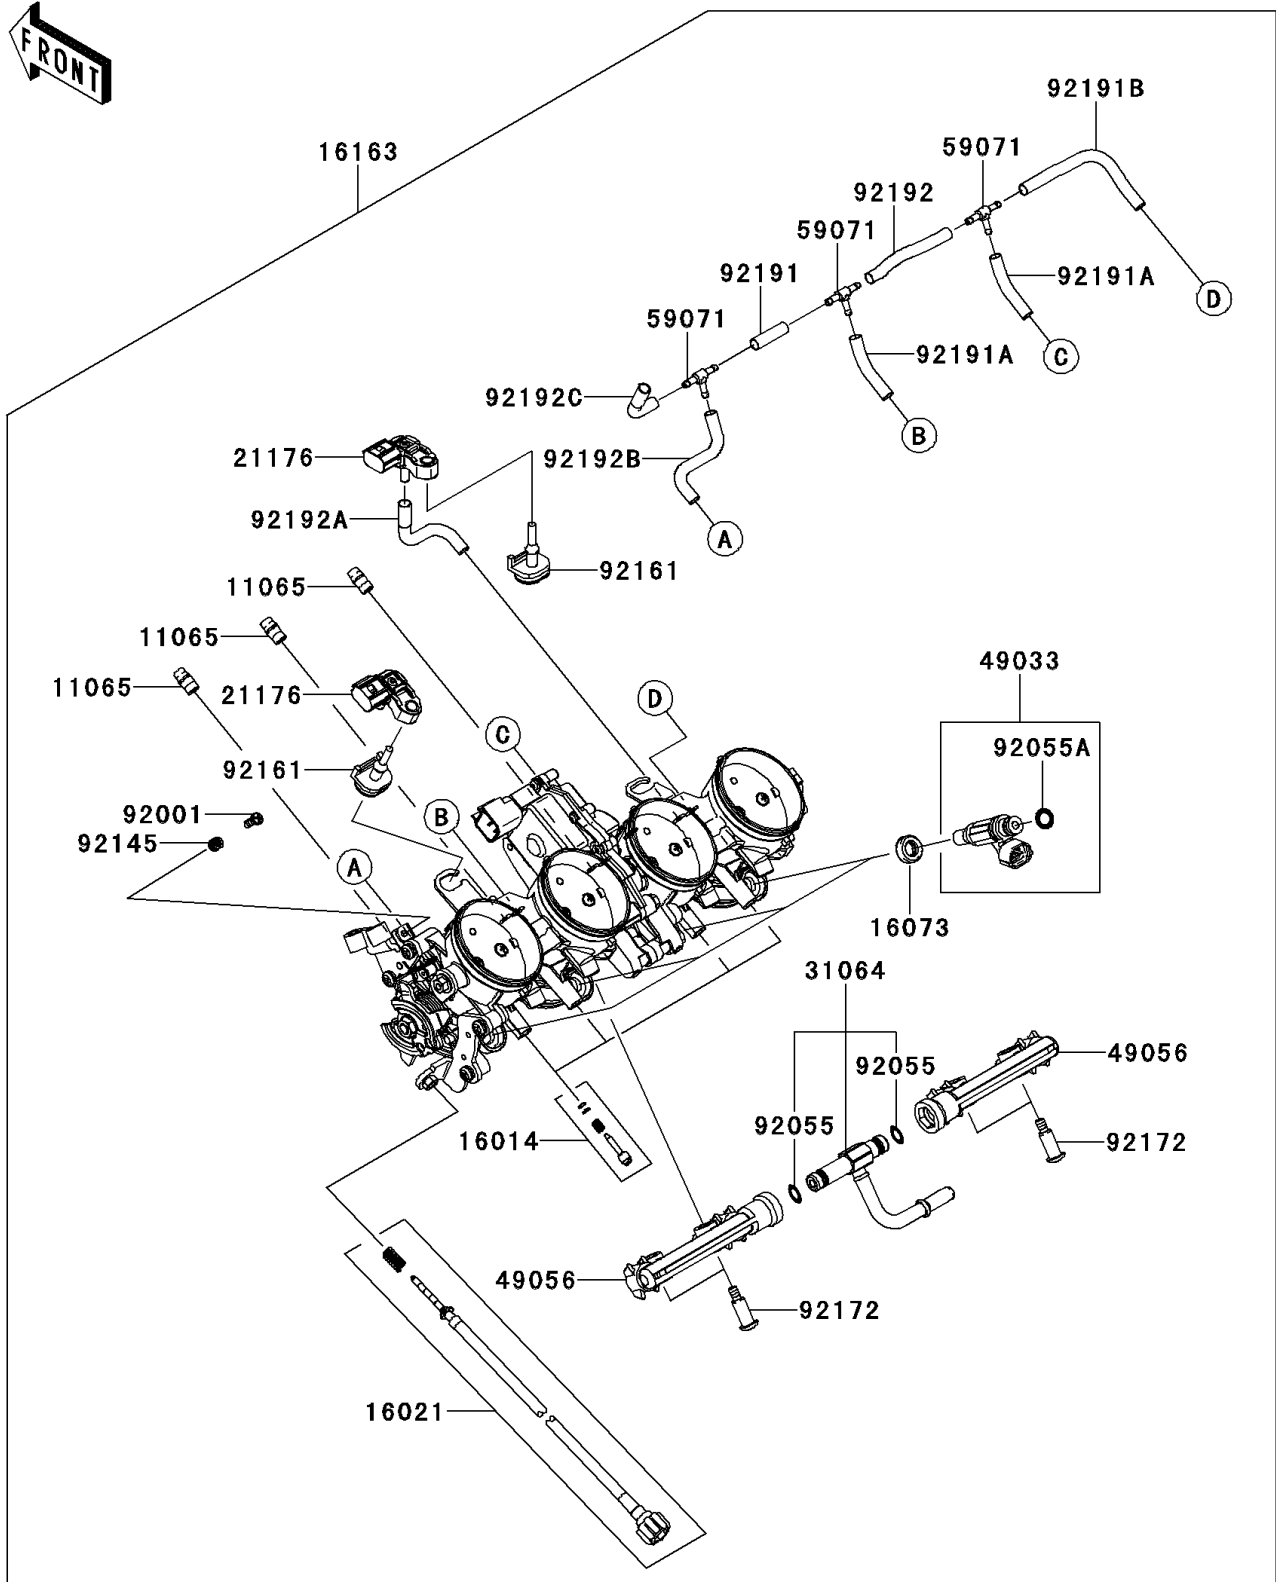

2012 NINJA[®] 1000 PARTS DIAGRAM

Throttle

E1510

2012 NINJA® 1000 PARTS LIST

Throttle

ITEM NAME	PART NUMBER	QUANTITY
CAP (Ref # 11065)	11065-0018	3
SCREW-PILOT AIR (Ref # 16014)	16014-0002	4
SCREW-THROTTLE STOP (Ref # 16021)	16021-0026	1
INSULATOR (Ref # 16073)	16073-3707	4
THROTTLE-ASSY,TTK38 (Ref # 16163)	16163-0159	1
SENSOR,PRESSURE (Ref # 21176)	21176-0111	2
PIPE-COMP,FUEL (Ref # 31064)	31064-0199	1
NOZZLE-INJECTION (Ref # 49033)	49033-0012	4
PIPE-INJECTION (Ref # 49056)	49056-0014	2
JOINT,3WAY,T (Ref # 59071)	59071-3752	3
BOLT,THROTTLE ADJUST (Ref # 92001)	92001-1998	1
RING-O (Ref # 92055)	92055-0064	2
RING-O,INJECTION NOZZLE (Ref # 92055A)	92055-1622	4
SPRING (Ref # 92145)	92145-0294	1
DAMPER (Ref # 92161)	92161-0673	2
SCREW,PIPE INJECTION (Ref # 92172)	92172-0064	4
TUBE,3X7X25 (Ref # 92191)	92191-0020	1
TUBE,3X7X40 (Ref # 92191A)	92191-0022	2
TUBE,3X7X100 (Ref # 92191B)	92191-0023	1
TUBE,3X7X72 (Ref # 92192)	92192-0739	1
TUBE,THROBO RH-SENSOR (Ref # 92192A)	92192-0840	1
TUBE,THROBO LH-JOINT (Ref # 92192B)	92192-0841	1
TUBE,SENSOR-JOINT (Ref # 92192C)	92192-0842	1