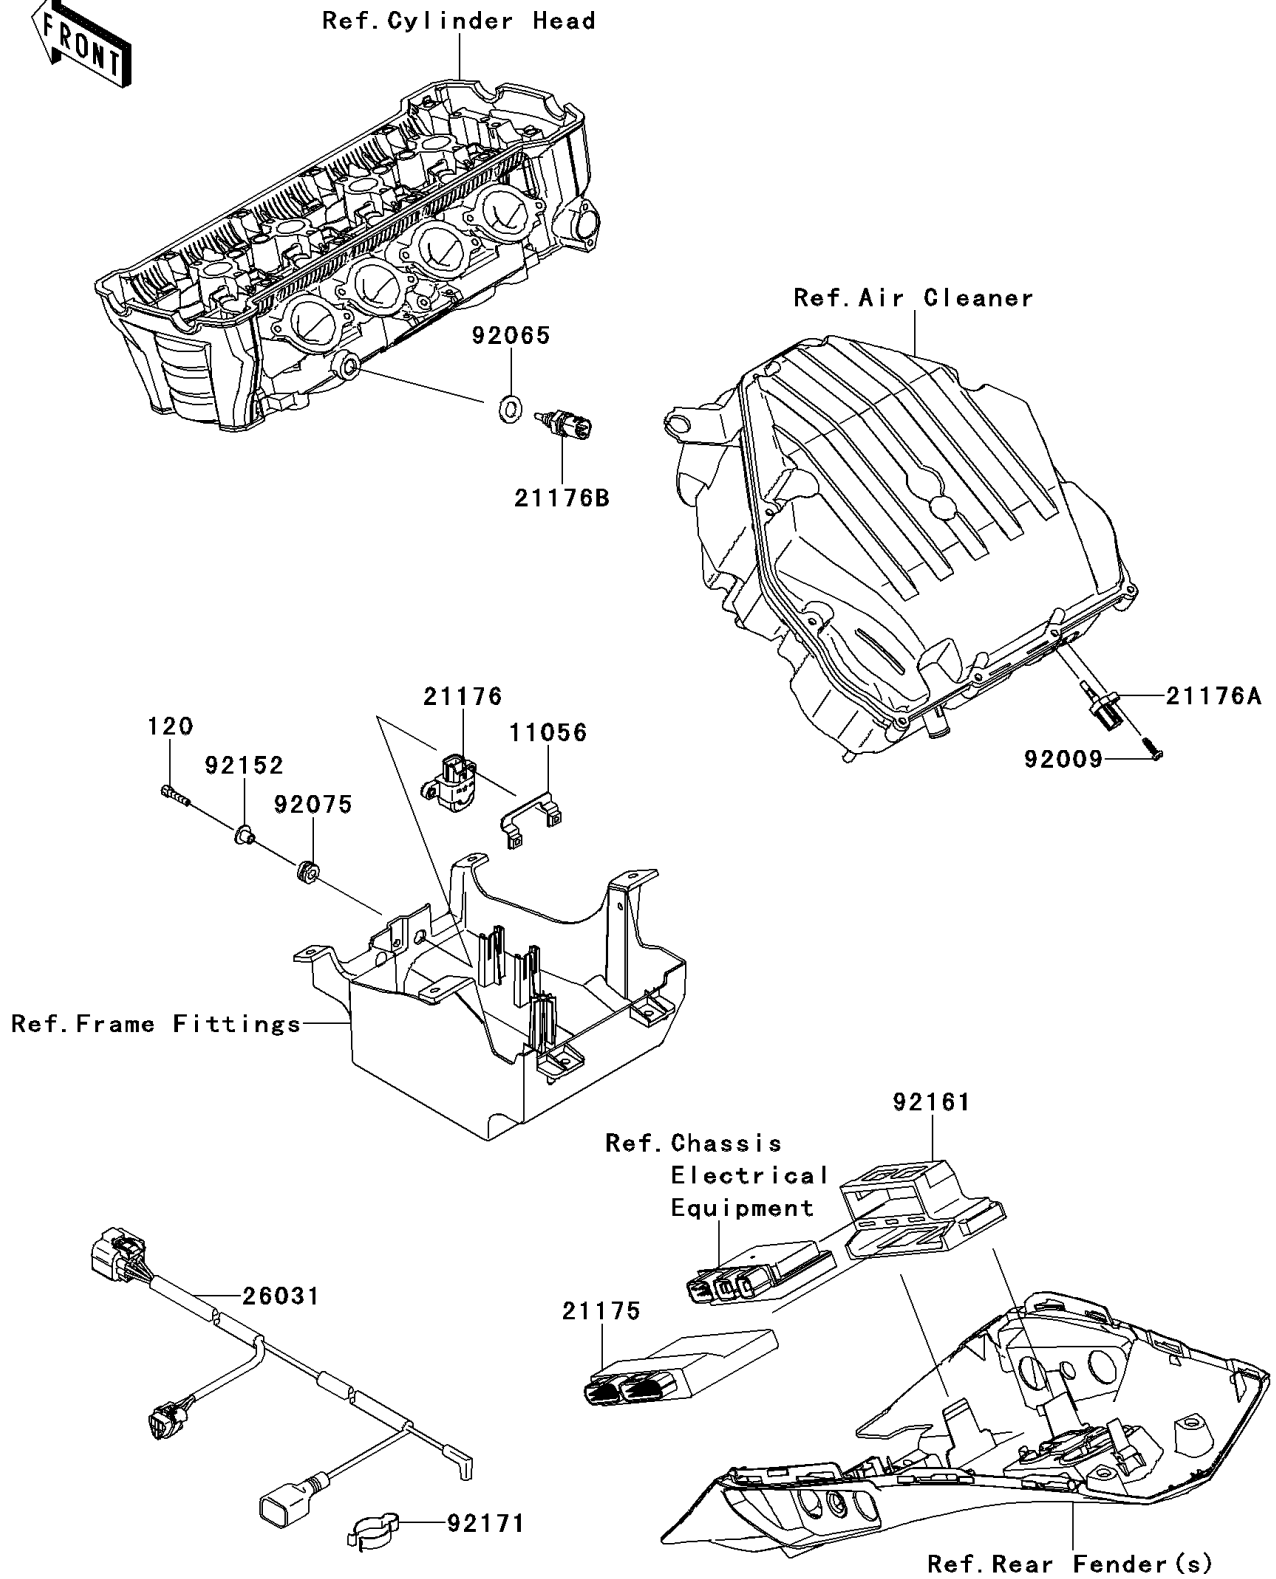

# 2012 NINJA® 1000 PARTS DIAGRAM

Fuel Injection

E1530

## 2012 NINJA® 1000 PARTS LIST

### Fuel Injection

ITEM NAME	PART NUMBER	QUANTITY
BRACKET (Ref # 11056)	11056-0124	1
CONTROL UNIT-ELECTRONIC (Ref # 21175)	21175-0334	1
SENSOR,VEHICLE-DOWN (Ref # 21176)	21176-0026	1
SENSOR,AIR TEMPERATURE (Ref # 21176A)	21176-0048	1
SENSOR,WATER TEMP (Ref # 21176B)	21176-1120	1
HARNESS (Ref # 26031)	26031-0821	1
SCREW,TAPPING,5X16 (Ref # 92009)	92009-1984	1
GASKET,12X22X2 (Ref # 92065)	92065-097	1
DAMPER (Ref # 92075)	92075-1912	2
COLLAR (Ref # 92152)	92152-0134	2
DAMPER (Ref # 92161)	92161-0356	1
CLAMP,CABLE (Ref # 92171)	92171-1283	1
BOLT-SOCKET,5X25 (Ref # 120)	120CA0525	2