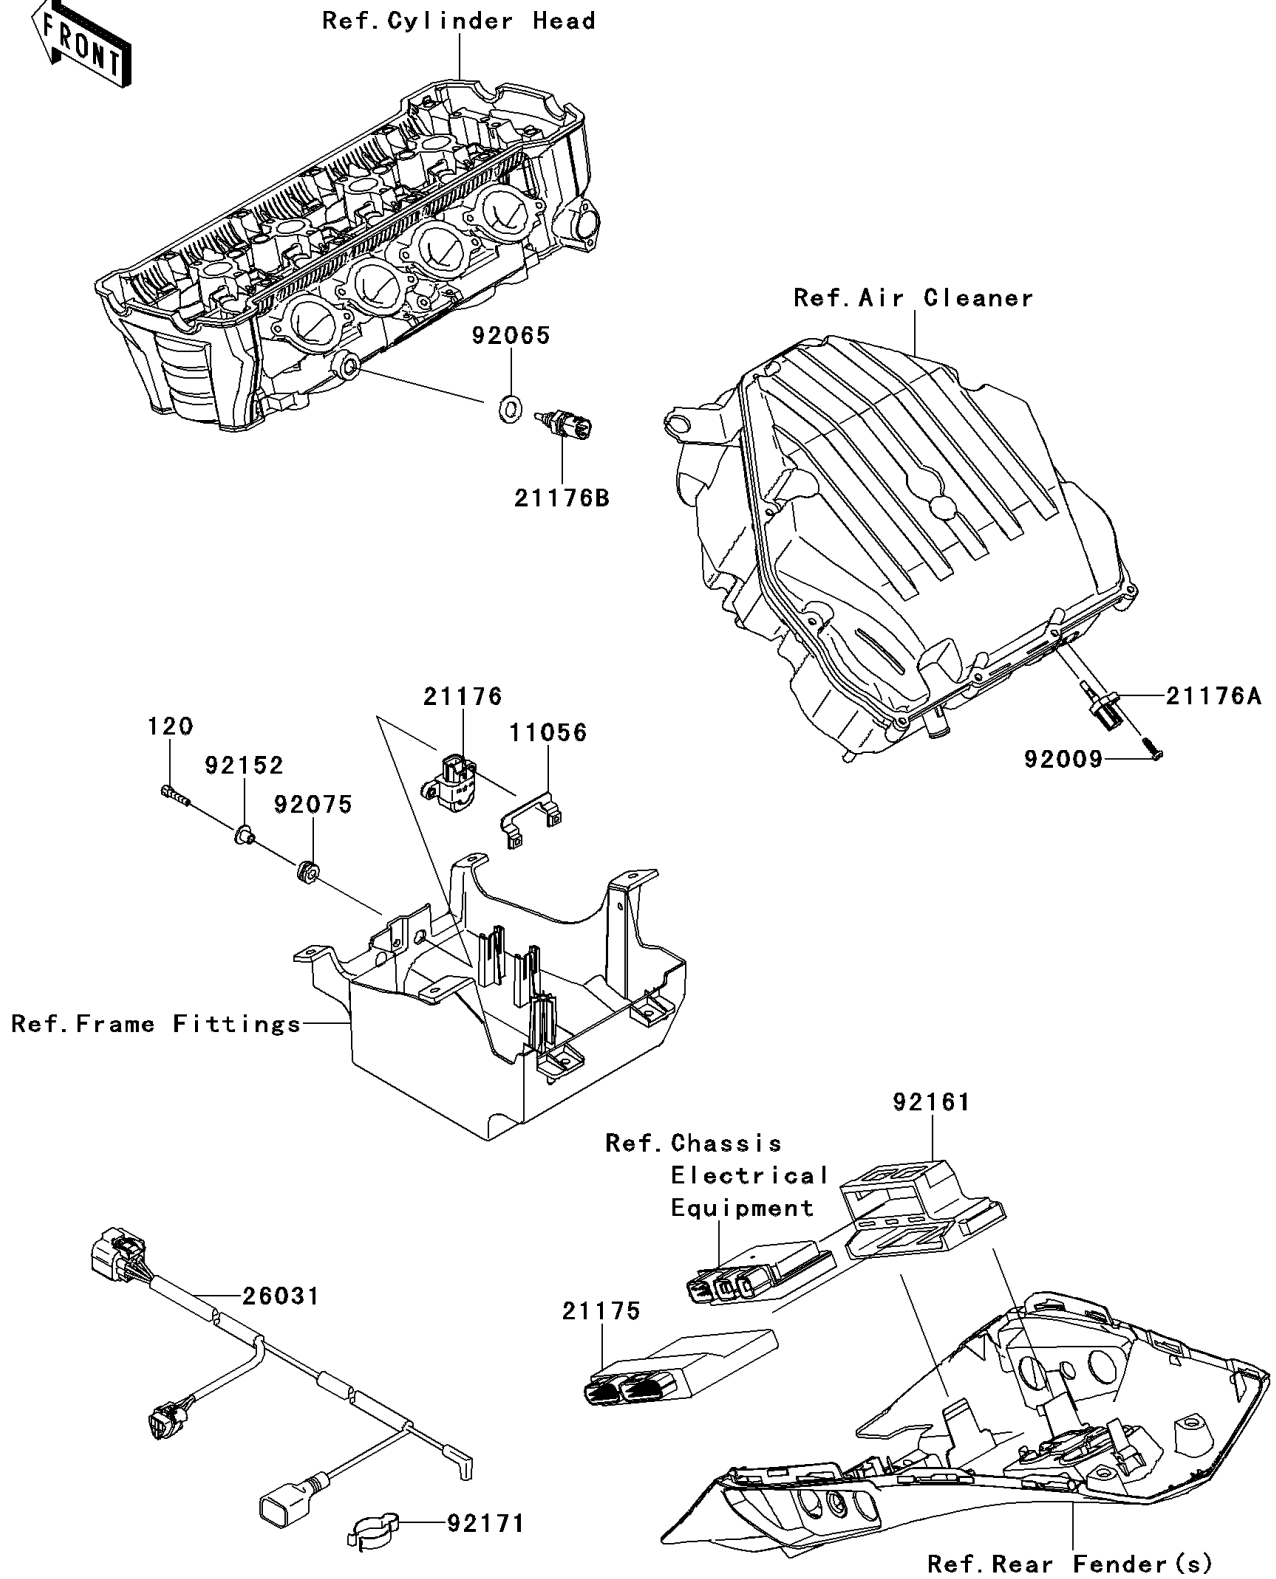

2013 NINJA® 1000 PARTS DIAGRAM

Fuel Injection

E1530

2013 NINJA® 1000 PARTS LIST

Fuel Injection

ITEM NAME	PART NUMBER	QUANTITY
BRACKET (Ref # 11056)	11056-0124	1
CONTROL UNIT-ELECTRONIC (Ref # 21175)	21175-0334	1
SENSOR,VEHICLE-DOWN (Ref # 21176)	21176-0026	1
SENSOR,AIR TEMPERATURE (Ref # 21176A)	21176-0048	1
SENSOR,WATER TEMP (Ref # 21176B)	21176-1120	1
HARNESS (Ref # 26031)	26031-0821	1
SCREW,TAPPING,5X16 (Ref # 92009)	92009-1984	1
GASKET,12X22X2 (Ref # 92065)	92065-097	1
DAMPER (Ref # 92075)	92075-1912	2
COLLAR (Ref # 92152)	92152-0134	2
DAMPER (Ref # 92161)	92161-0356	1
CLAMP,CABLE (Ref # 92171)	92171-1283	1
BOLT-SOCKET,5X25 (Ref # 120)	120CA0525	2