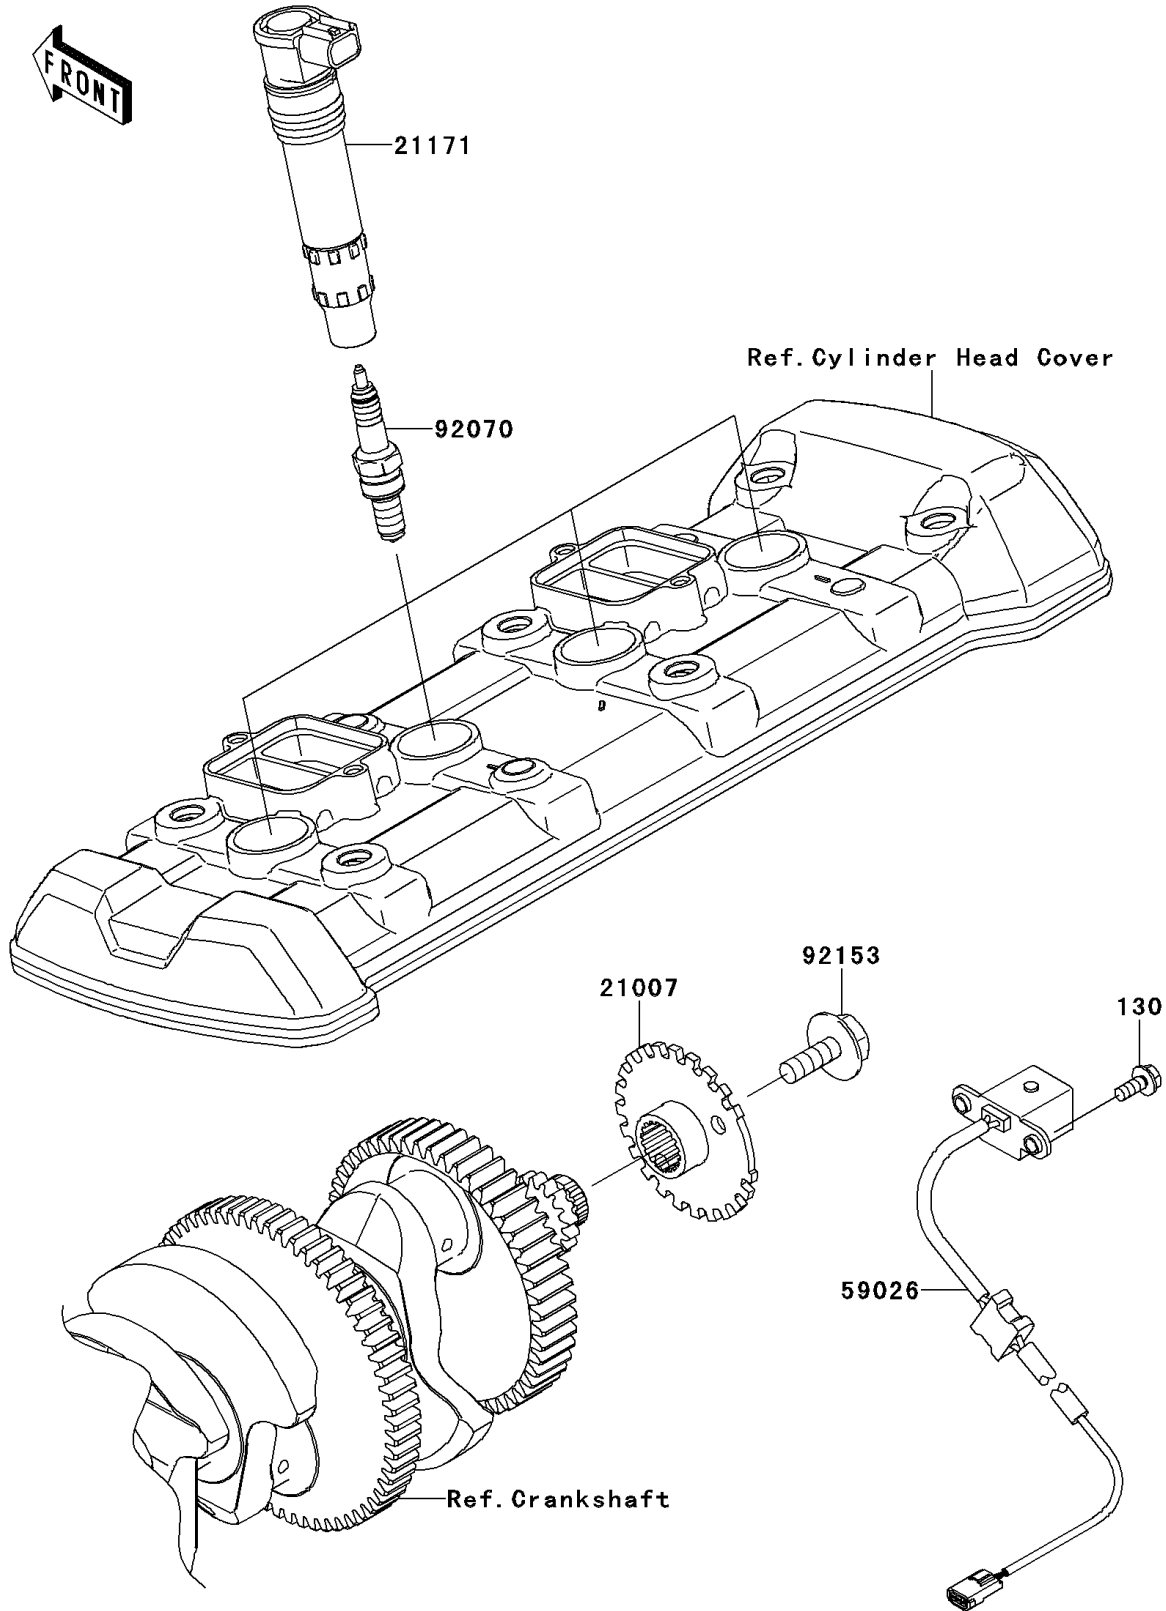

2012 NINJA[®] 1000 PARTS DIAGRAM

Ignition System

E1830

2012 NINJA® 1000 PARTS LIST

Ignition System

ITEM NAME	PART NUMBER	QUANTITY
ROTOR (Ref # 21007)	21007-0143	1
COIL-ASSY-IGNITION (Ref # 21171)	21171-0028	4
COIL-PULSING (Ref # 59026)	59026-0034	1
PLUG-SPARK,CR9EIA(NGK) (Ref # 92070)	92070-0014	4
BOLT,FLANGED,8X23 (Ref # 92153)	92153-0549	1
BOLT-FLANGED,5X12 (Ref # 130)	130BA0512	2