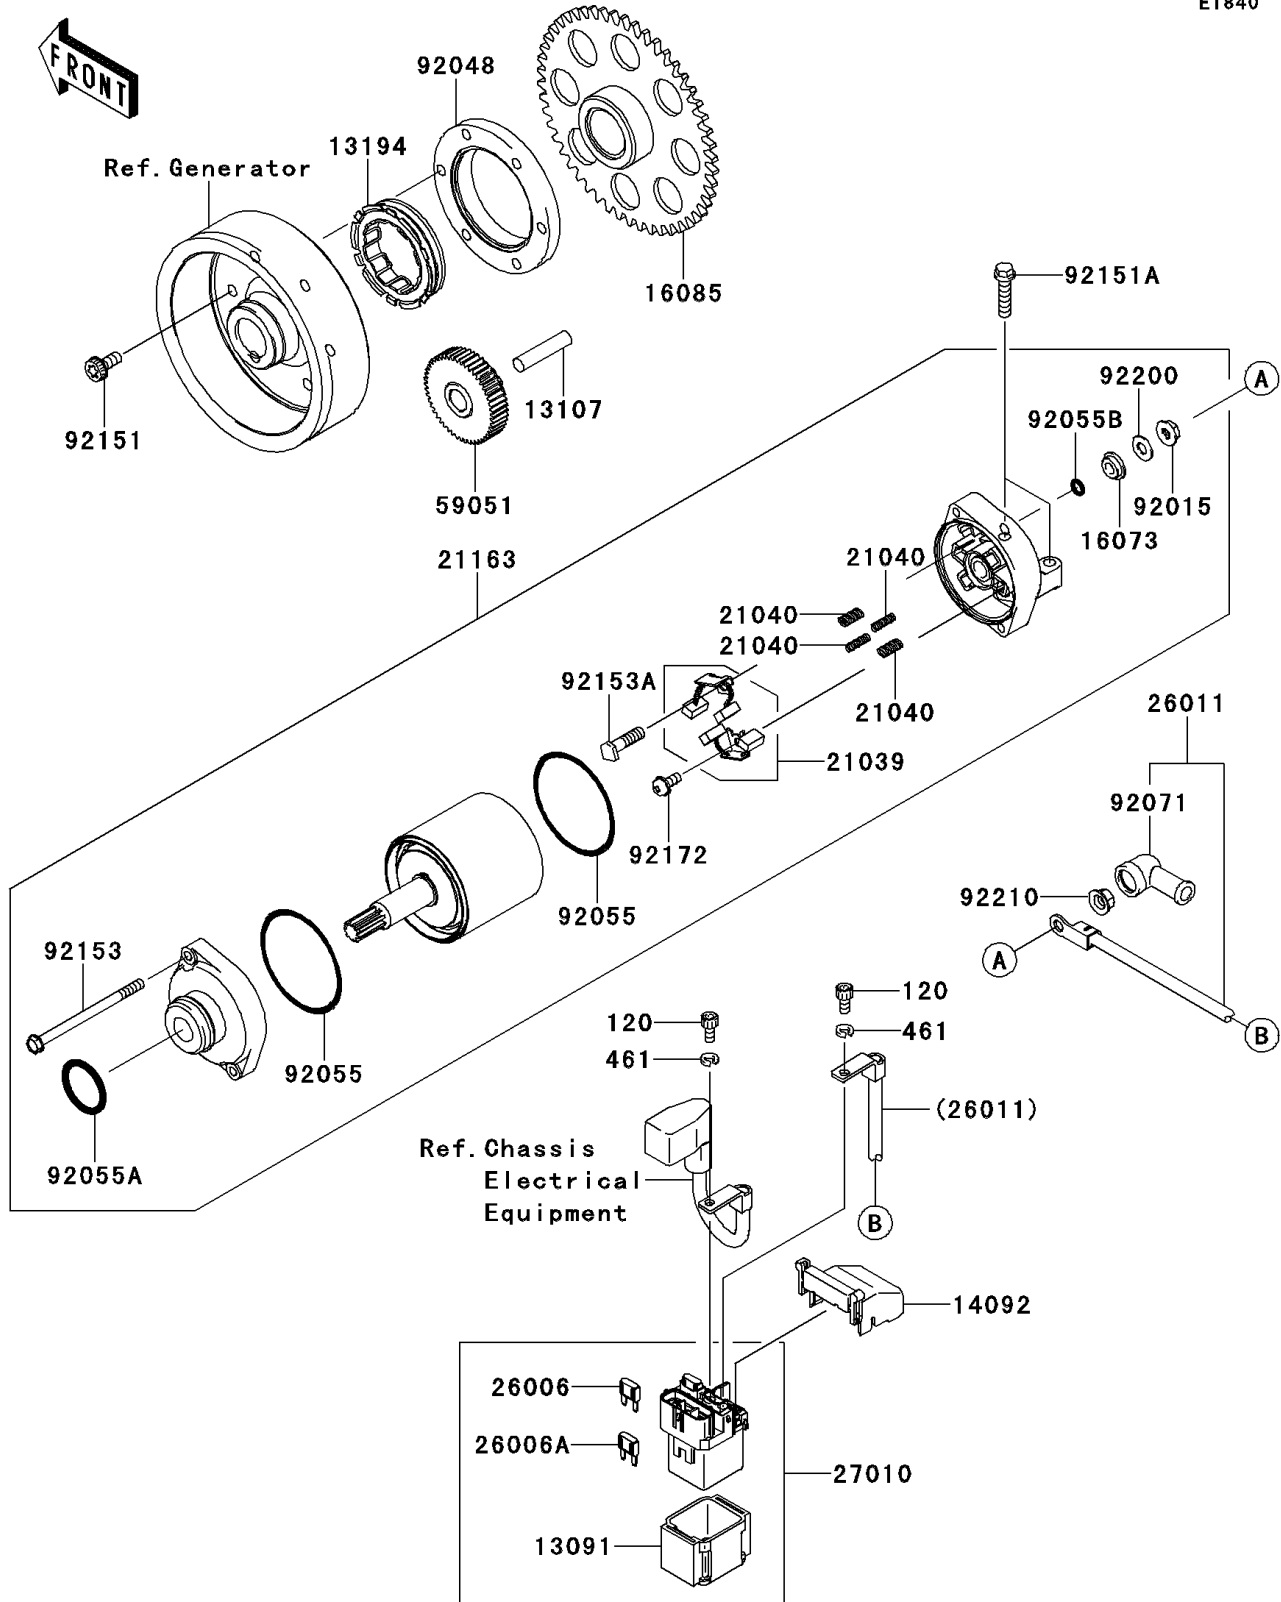

2013 NINJA® 1000 PARTS DIAGRAM

Starter Motor

E1840

2013 NINJA® 1000 PARTS LIST

Starter Motor

ITEM NAME	PART NUMBER	QUANTITY
HOLDER,MAGNETIC SWITCH (Ref # 13091)	13091-1884	1
SHAFT,IDLER GEAR (Ref # 13107)	13107-1377	1
CLUTCH-ONEWAY (Ref # 13194)	13194-1096	1
COVER (Ref # 14092)	14092-0109	1
INSULATOR (Ref # 16073)	16073-0053	1
GEAR,CLUTCH ONEWAY (Ref # 16085)	16085-1303	1
BRUSH,CARBON (Ref # 21039)	21039-0004	1
SPRING-BRUSH (Ref # 21040)	21040-0003	4
STARTER-ELECTRIC (Ref # 21163)	21163-0065	1
FUSE,MINI BLADE,15A,BLUE (Ref # 26006)	26006-0001	1
FUSE,MINI BLADE,30A,GREEN (Ref # 26006A)	26006-1080	1
WIRE-LEAD (Ref # 26011)	26011-0258	1
SWITCH (Ref # 27010)	27010-0113	1
GEAR-SPUR,IDLER (Ref # 59051)	59051-0100	1
NUT,STARTER MOTOR (Ref # 92015)	92015-1476	1
RACE (Ref # 92048)	92048-0018	1
RING-O (Ref # 92055)	92055-0136	2
RING-O (Ref # 92055A)	92055-1276	1
RING-O,4.5X2.0 (Ref # 92055B)	92055-1370	1
GROMMET (Ref # 92071)	92071-0024	1
BOLT,6X14 (Ref # 92151)	92151-1335	6
BOLT,FLANGED-SMALL,6X25 (Ref # 92151A)	92151-1930	2
BOLT (Ref # 92153)	92153-1850	2
BOLT (Ref # 92153A)	92153-1866	1
SCREW (Ref # 92172)	92172-0334	1
WASHER (Ref # 92200)	92200-0386	1
NUT,6MM (Ref # 92210)	92210-0188	1
BOLT-SOCKET,5X10 (Ref # 120)	120CB0510	2
WASHER-SPRING,5MM,BLACK (Ref # 461)	461DB0500	2