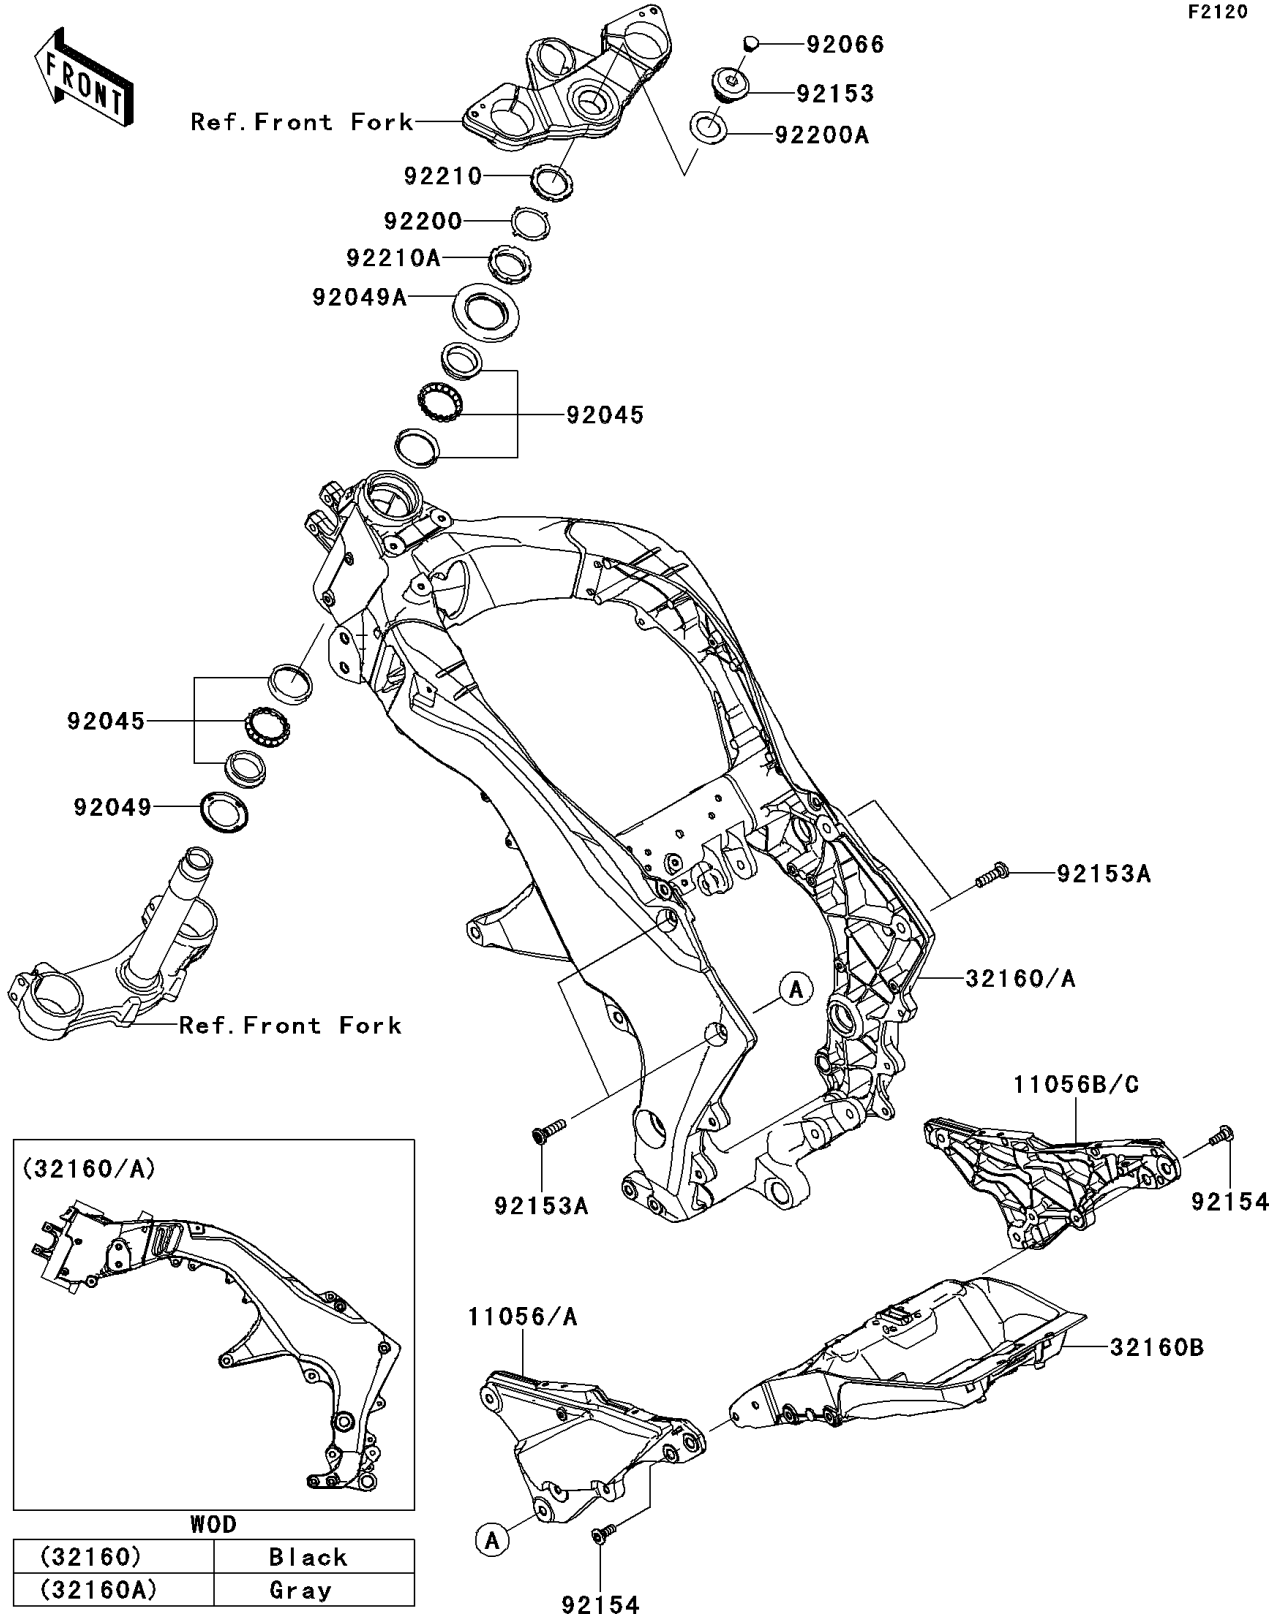

2012 NINJA® 1000 PARTS DIAGRAM

Frame

F2120

2012 NINJA® 1000 PARTS LIST

Frame

ITEM NAME	PART NUMBER	QUANTITY
BRACKET,RR,LH,F.S.BLACK (Ref # 11056)	11056-0572-18R	1
BRACKET,RR,LH,F.M.GRAY (Ref # 11056A)	11056-0572-26M	1
BRACKET,RR,RH,F.S.BLACK (Ref # 11056B)	11056-0573-18R	1
BRACKET,RR,RH,F.M.GRAY (Ref # 11056C)	11056-0573-26M	1
FRAME-COMP,MAIN,F.S.BLACK (Ref # 32160)	32160-0538-18R	1
FRAME-COMP,MAIN,F.M.GRAY (Ref # 32160A)	32160-0538-26M	1
FRAME-COMP,RR (Ref # 32160B)	32160-0635	1
BEARING-BALL,SF07A17PX1V1 (Ref # 92045)	92045-1384	2
SEAL-OIL,DS35X55X4 (Ref # 92049)	92049-0022	1
SEAL-OIL,XMH 43 75 6.4J (Ref # 92049A)	92049-1382	1
PLUG (Ref # 92066)	92066-0071	1
BOLT,26MM (Ref # 92153)	92153-0474	1
BOLT,SOCKET,10X35 (Ref # 92153A)	92153-1442	4
BOLT,SOCKET,8X23 (Ref # 92154)	92154-0379	4
WASHER (Ref # 92200)	92200-0036	1
WASHER,27X42X2.3 (Ref # 92200A)	92200-0081	1
NUT,STEERING STEM 35MM (Ref # 92210)	92210-0062	1
NUT,STEERING STEM,35MM (Ref # 92210A)	92210-0077	1