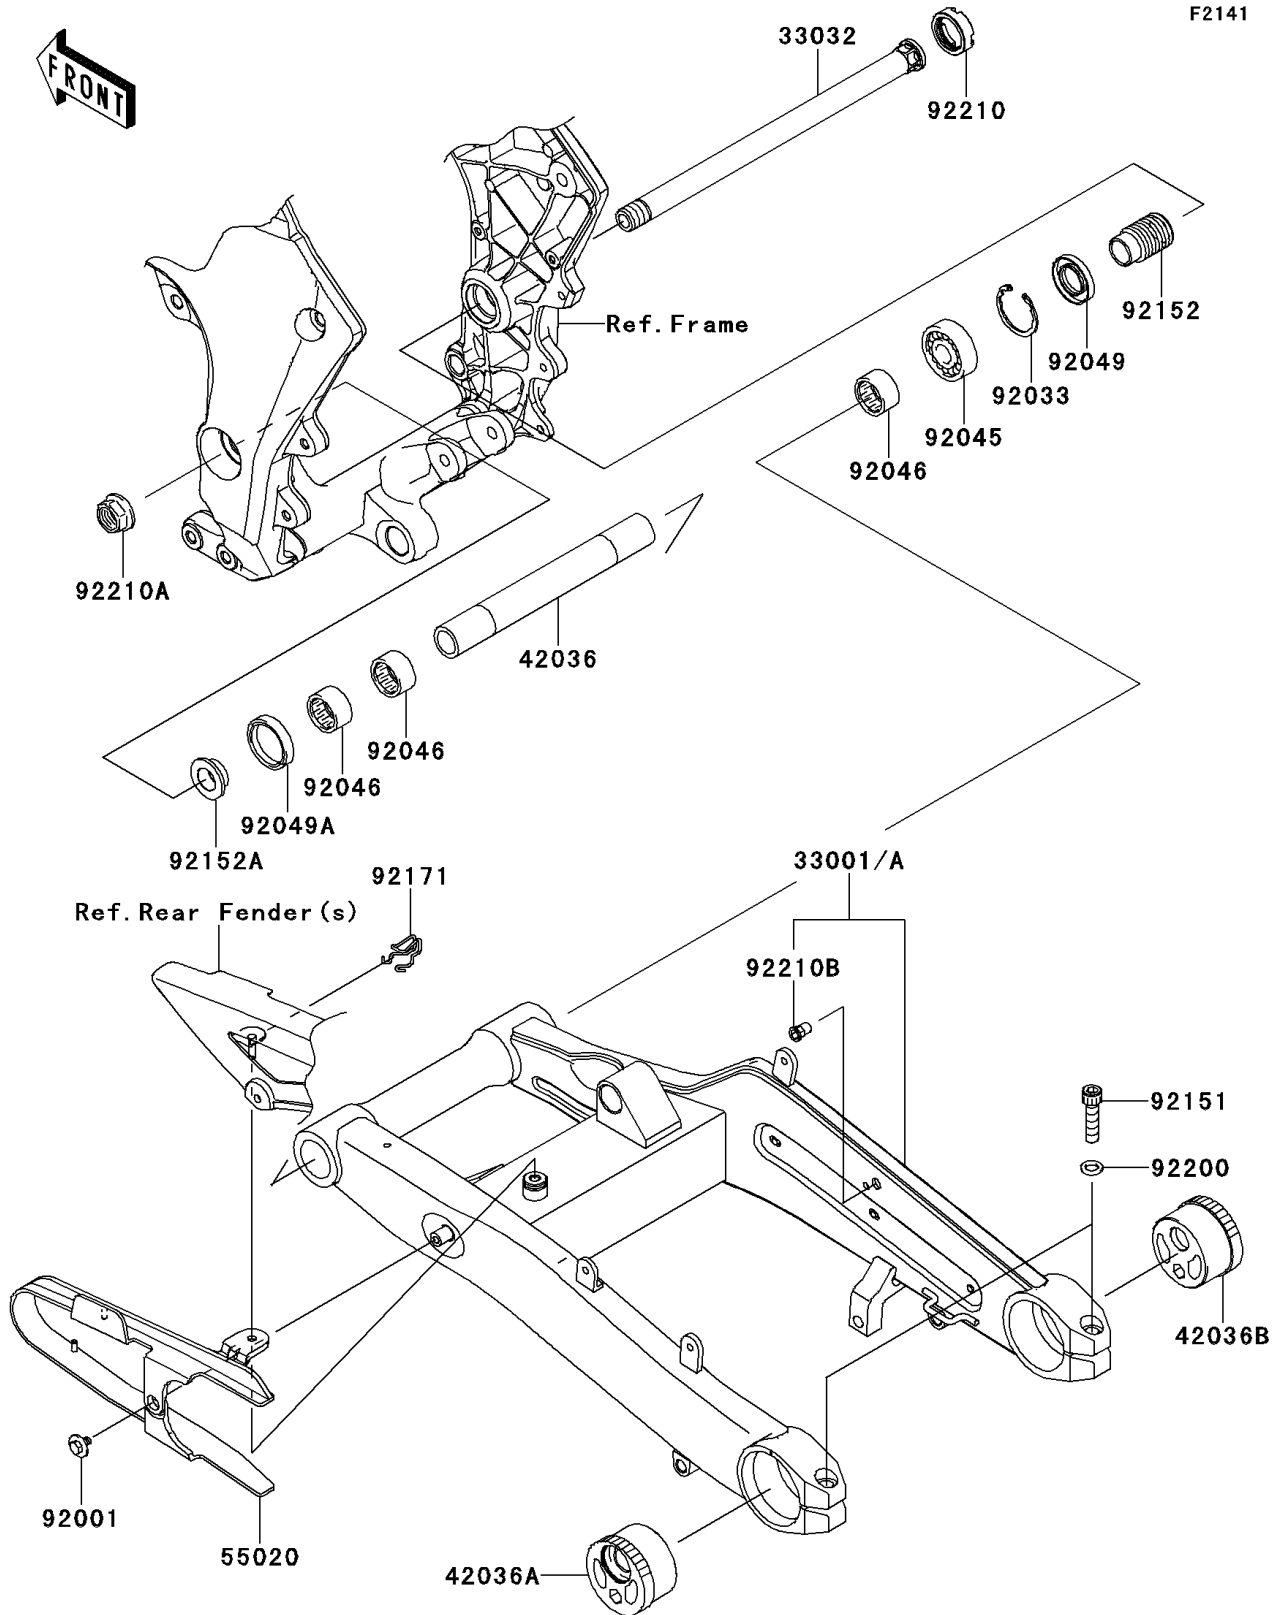

# 2013 NINJA® 1000 PARTS DIAGRAM

Swingarm

## 2013 NINJA® 1000 PARTS LIST

### Swingarm

ITEM NAME	PART NUMBER	QUANTITY
ARM-COMP-SWING,F.S.BLACK (Ref # 33001)	33001-0554-18R	1
ARM-COMP-SWING,F.M.GRAY (Ref # 33001A)	33001-0554-26M	1
SHAFT-SWING ARM (Ref # 33032)	33032-0013	1
SLEEVE,20.1X28X226 (Ref # 42036)	42036-0069	1
SLEEVE,REAR AXLE,LH,SILVER (Ref # 42036A)	42036-1153-KX	1
SLEEVE,REAR AXLE,RH,SILVER (Ref # 42036B)	42036-1265-KX	1
GUARD,CHAIN (Ref # 55020)	55020-0549	1
BOLT,6X12 (Ref # 92001)	92001-1771	1
RING-SNAP,42MM (Ref # 92033)	92033-1041	1
BEARING-BALL,6004UL11 (Ref # 92045)	92045-0017	1
BEARING-NEEDLE,7E-HVS 28X34X17 (Ref # 92046)	92046-0008	3
SEAL-OIL,MHSA25X42X6 (Ref # 92049)	92049-1314	1
SEAL-OIL,MHSA25X34X7 (Ref # 92049A)	92049-1352	1
BOLT,SOCKET,10X40 (Ref # 92151)	92151-1899	2
COLLAR,SWING ARM,L=47 (Ref # 92152)	92152-0154	1
COLLAR,SWING ARM,L=12.5 (Ref # 92152A)	92152-1234	1
CLAMP (Ref # 92171)	92171-0907	1
WASHER,10.5X18X2.3 (Ref # 92200)	92200-0531	2
NUT,30MM (Ref # 92210)	92210-0134	1
NUT,FLANGED,20MM (Ref # 92210A)	92210-0320	1
NUT,POP,6MM,L=15 (Ref # 92210B)	92210-1397	1