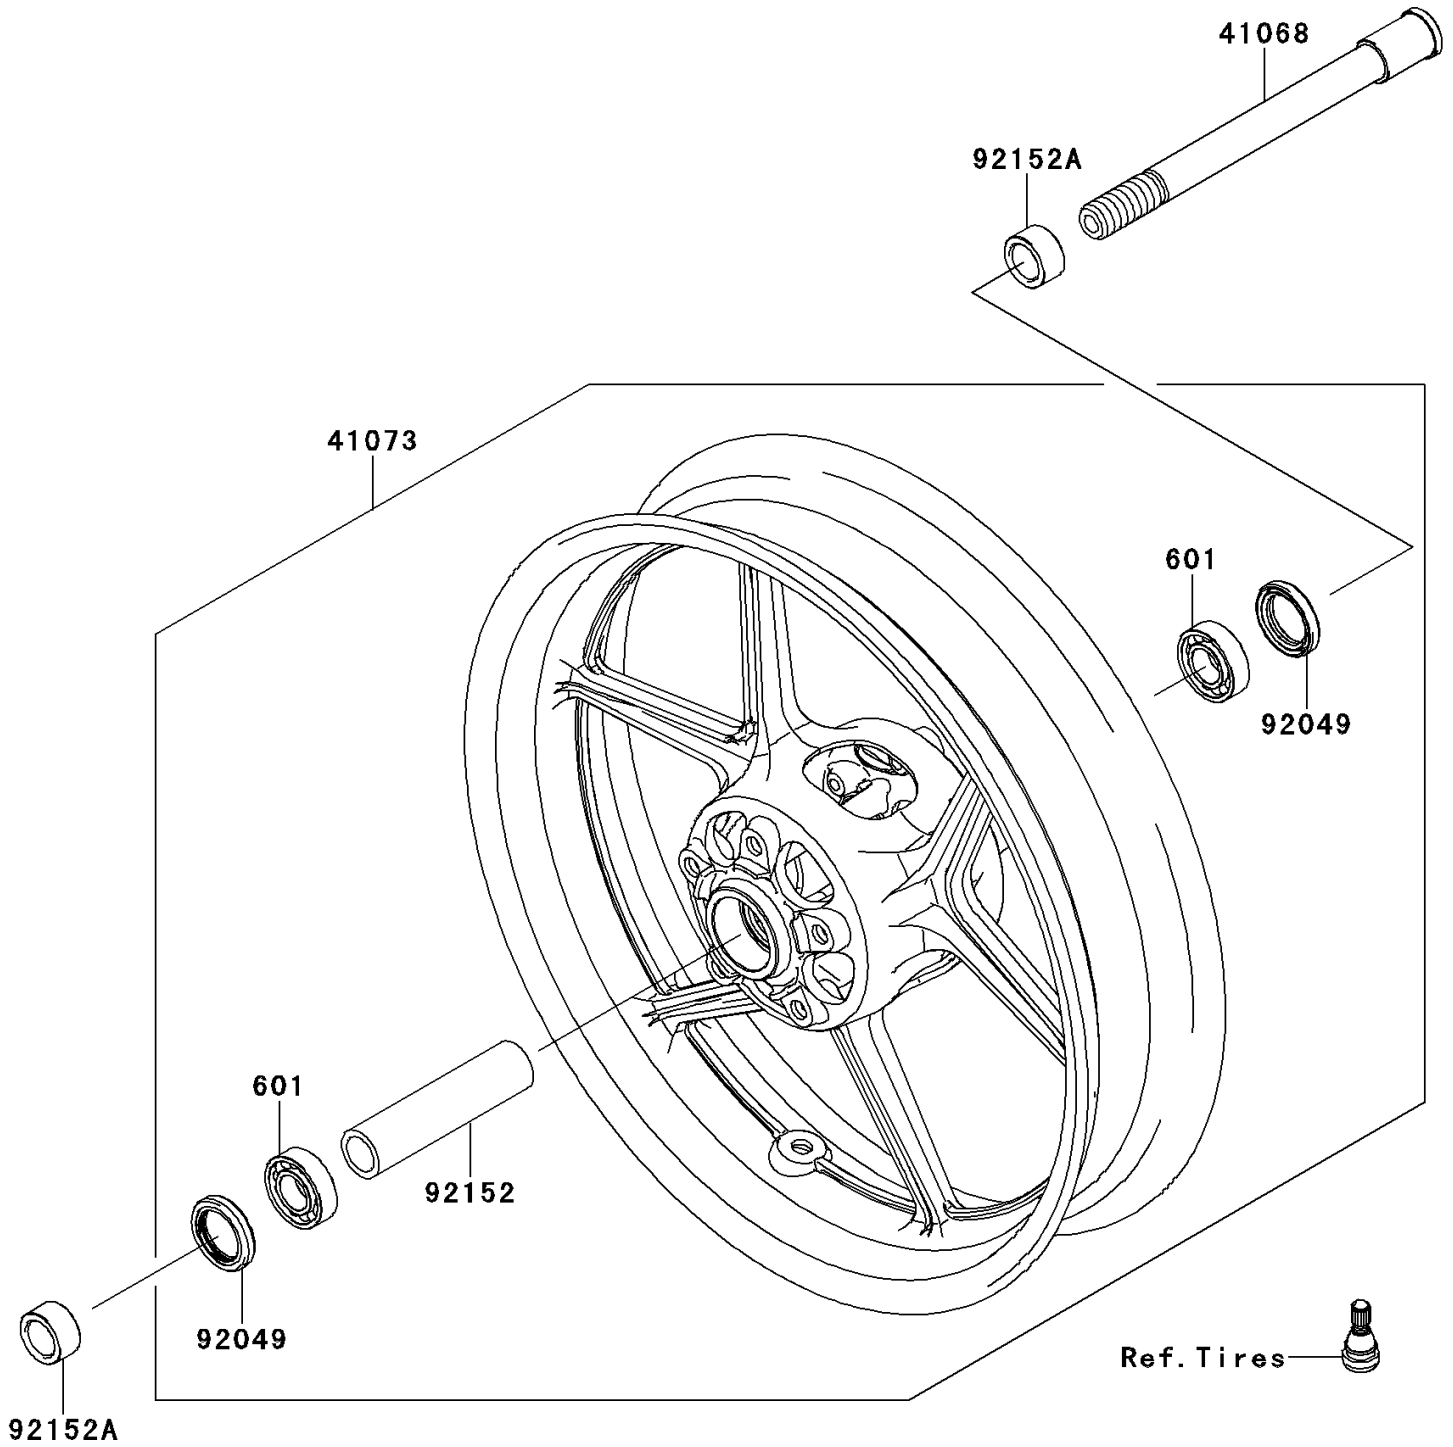

2011 NINJA® 1000 PARTS DIAGRAM

Front Wheel

F2230

2011 NINJA® 1000 PARTS LIST

Front Wheel

ITEM NAME	PART NUMBER	QUANTITY
AXLE,FR (Ref # 41068)	41068-0038	1
WHEEL-ASSY,FR,G.BLACK (Ref # 41073)	41073-0126-18F	1
SEAL-OIL,BJN30427-C3 (Ref # 92049)	92049-1057	2
COLLAR,FR HUB,L=115 (Ref # 92152)	92152-0087	1
COLLAR,FR AXLE,L=15.5 (Ref # 92152A)	92152-0310	2
BEARING-BALL,#6004UUC3 (Ref # 601)	601B6004UU	2