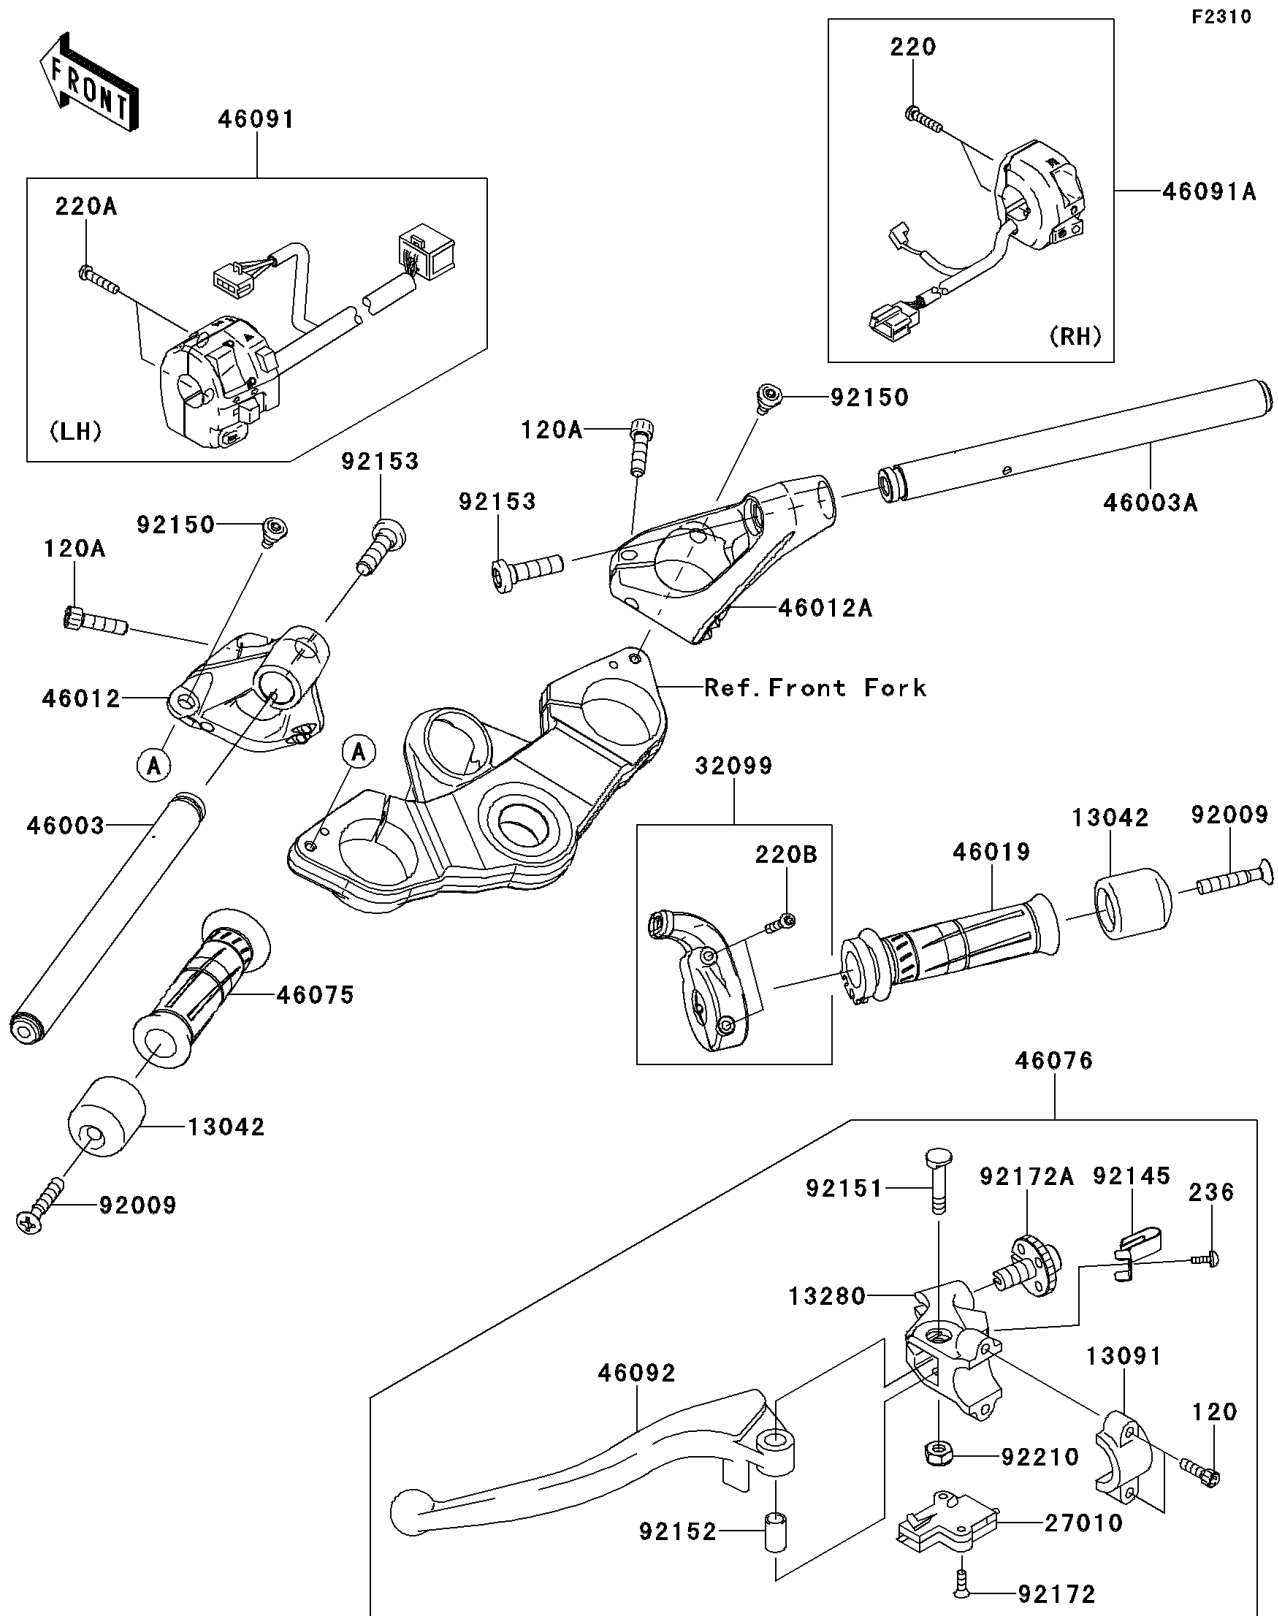

# 2012 NINJA® 1000 PARTS DIAGRAM

Handlebar

## 2012 NINJA® 1000 PARTS LIST

### Handlebar

ITEM NAME	PART NUMBER	QUANTITY
WEIGHT (Ref # 13042)	13042-0710	2
HOLDER,CLUTCH LEVER (Ref # 13091)	13091-1624	1
HOLDER,CLUTCH LEVER (Ref # 13280)	13280-1160	1
SWITCH,CLUTCH (Ref # 27010)	27010-0717	1
CASE,THROTTLE (Ref # 32099)	32099-0049	1
HANDLE,LH (Ref # 46003)	46003-0566	1
HANDLE,RH (Ref # 46003A)	46003-0567	1
HOLDER-HANDLE,LH,F.S.BLACK (Ref # 46012)	46012-0090-18R	1
HOLDER-HANDLE,RH,F.S.BLACK (Ref # 46012A)	46012-0091-18R	1
GRIP-ASSY,THROTTLE (Ref # 46019)	46019-0020	1
GRIP,LH (Ref # 46075)	46075-0068	1
LEVER-ASSY-GRIP,CLUTCH (Ref # 46076)	46076-0078	1
HOUSING-ASSY-CONTROL,LH (Ref # 46091)	46091-0119	1
HOUSING-ASSY-CONTROL,RH (Ref # 46091A)	46091-0185	1
LEVER-GRIP,CLUTCH (Ref # 46092)	46092-0006	1
SCREW,8X45 (Ref # 92009)	92009-1257	2
SPRING (Ref # 92145)	92145-1286	1
BOLT,6MM (Ref # 92150)	92150-1090	2
BOLT (Ref # 92151)	92151-1523	1
COLLAR (Ref # 92152)	92152-0103	1
BOLT,SOCKET,10X37 (Ref # 92153)	92153-1440	2
SCREW,3X16 (Ref # 92172)	92172-0183	2
SCREW,ADJUST NUT (Ref # 92172A)	92172-1060	1
NUT,LOCK,6MM (Ref # 92210)	92210-0006	1
BOLT-SOCKET,6X20 (Ref # 120)	120CA0620	2
BOLT-SOCKET,8X30 (Ref # 120A)	120CA0830	2
SCREW-PAN-CROS,5X22 (Ref # 220)	220AB0522	2
SCREW-PAN-CROS,5X25 (Ref # 220A)	220AB0525	2
SCREW-PAN-CROS,5X35 (Ref # 220B)	220AB0535	2

## 2012 NINJA® 1000 PARTS LIST

Handlebar

ITEM NAME	PART NUMBER	QUANTITY
SCREW-PAN-WSP-CROS,4X10 (Ref # 236)	236AB0410	1