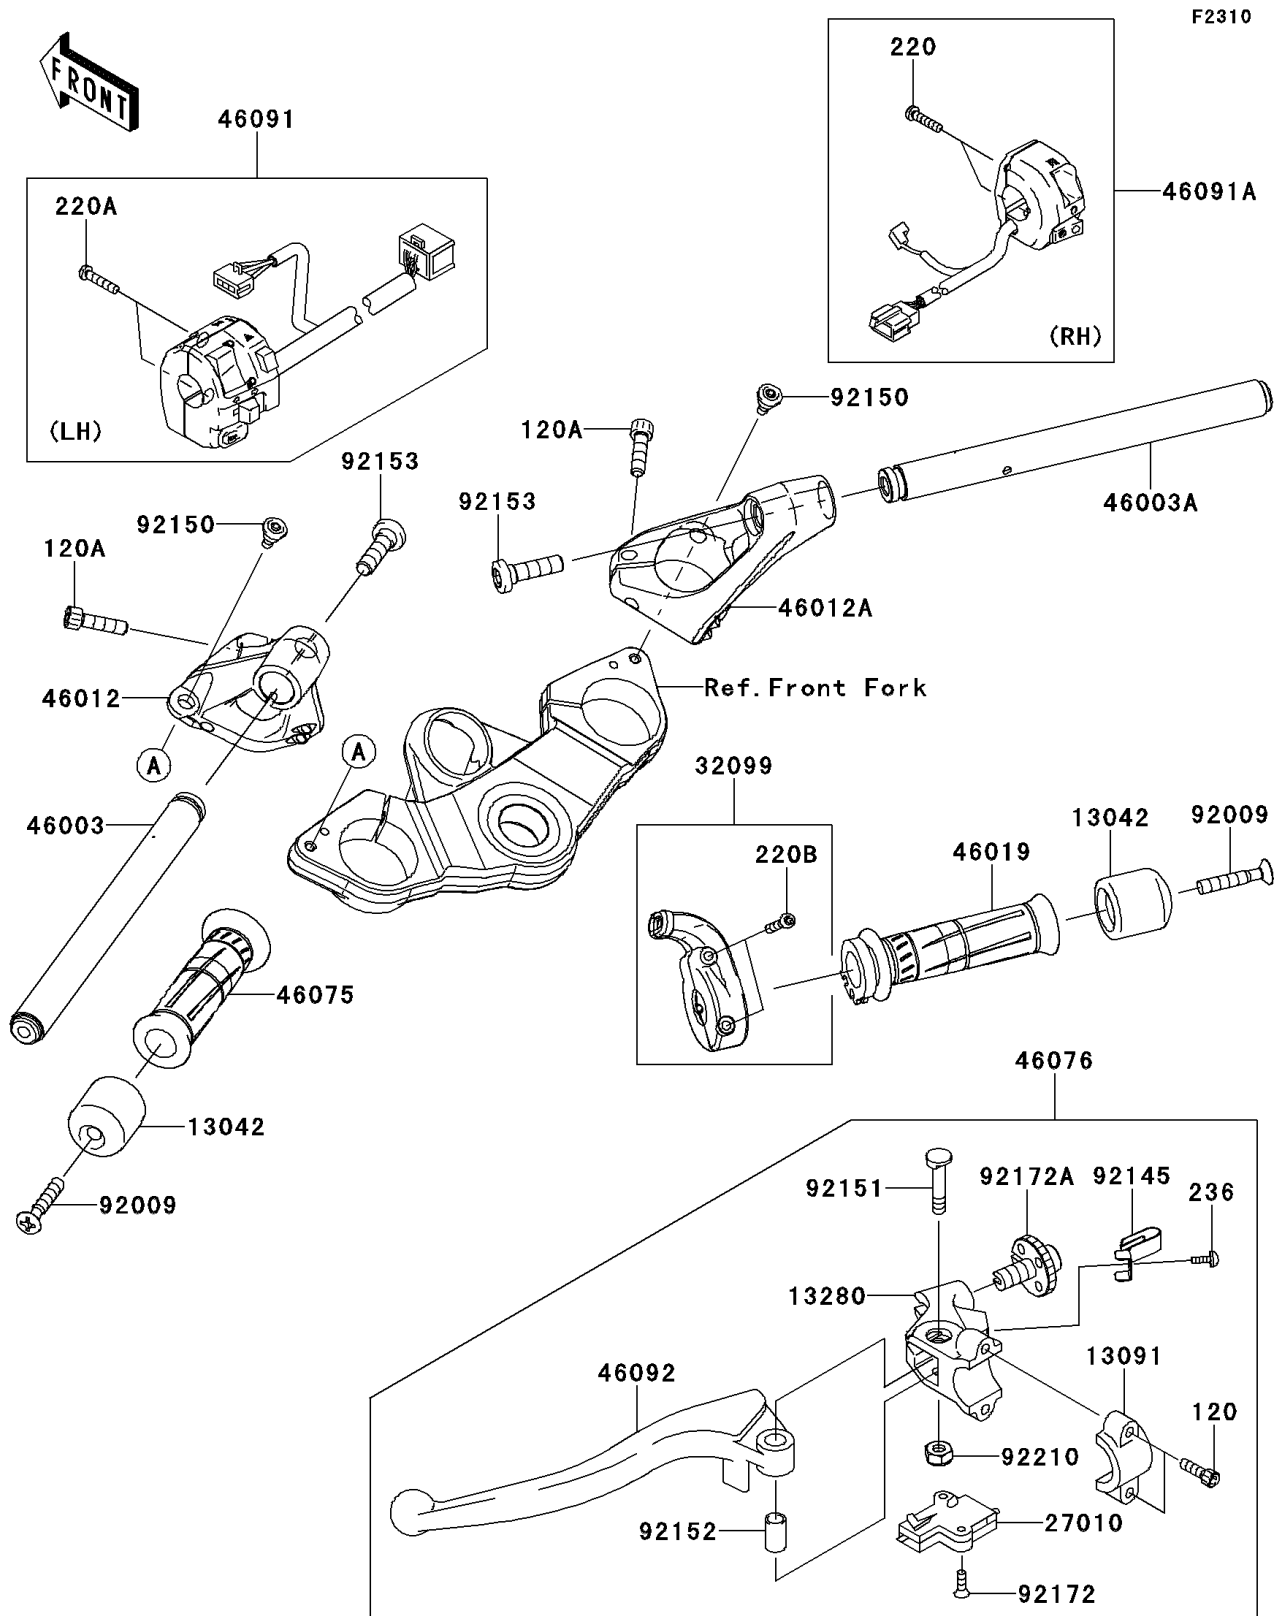

# 2013 NINJA® 1000 PARTS DIAGRAM

Handlebar

## 2013 NINJA® 1000 PARTS LIST

### Handlebar

ITEM NAME	PART NUMBER	QUANTITY
WEIGHT (Ref # 13042)	13042-0710	2
HOLDER,CLUTCH LEVER (Ref # 13091)	13091-1624	1
HOLDER,CLUTCH LEVER (Ref # 13280)	13280-1160	1
SWITCH,CLUTCH (Ref # 27010)	27010-0717	1
CASE,THROTTLE (Ref # 32099)	32099-0049	1
HANDLE,LH (Ref # 46003)	46003-0566	1
HANDLE,RH (Ref # 46003A)	46003-0567	1
HOLDER-HANDLE,LH,F.S.BLACK (Ref # 46012)	46012-0090-18R	1
HOLDER-HANDLE,RH,F.S.BLACK (Ref # 46012A)	46012-0091-18R	1
GRIP-ASSY,THROTTLE (Ref # 46019)	46019-0020	1
GRIP,LH (Ref # 46075)	46075-0068	1
LEVER-ASSY-GRIP,CLUTCH (Ref # 46076)	46076-0078	1
HOUSING-ASSY-CONTROL,LH (Ref # 46091)	46091-0119	1
HOUSING-ASSY-CONTROL,RH (Ref # 46091A)	46091-0185	1
LEVER-GRIP,CLUTCH (Ref # 46092)	46092-0006	1
SCREW,8X45 (Ref # 92009)	92009-1257	2
SPRING (Ref # 92145)	92145-1286	1
BOLT,6MM (Ref # 92150)	92150-1090	2
BOLT (Ref # 92151)	92151-1523	1
COLLAR (Ref # 92152)	92152-0103	1
BOLT,SOCKET,10X37 (Ref # 92153)	92153-1440	2
SCREW,3X16 (Ref # 92172)	92172-0183	2
SCREW,ADJUST NUT (Ref # 92172A)	92172-1060	1
NUT,LOCK,6MM (Ref # 92210)	92210-0006	1
BOLT-SOCKET,6X20 (Ref # 120)	120CA0620	2
BOLT-SOCKET,8X30 (Ref # 120A)	120CA0830	2
SCREW-PAN-CROS,5X22 (Ref # 220)	220AB0522	2
SCREW-PAN-CROS,5X25 (Ref # 220A)	220AB0525	2
SCREW-PAN-CROS,5X35 (Ref # 220B)	220AB0535	2

## 2013 NINJA® 1000 PARTS LIST

Handlebar

ITEM NAME	PART NUMBER	QUANTITY
SCREW-PAN-WSP-CROS,4X10 (Ref # 236)	236AB0410	1