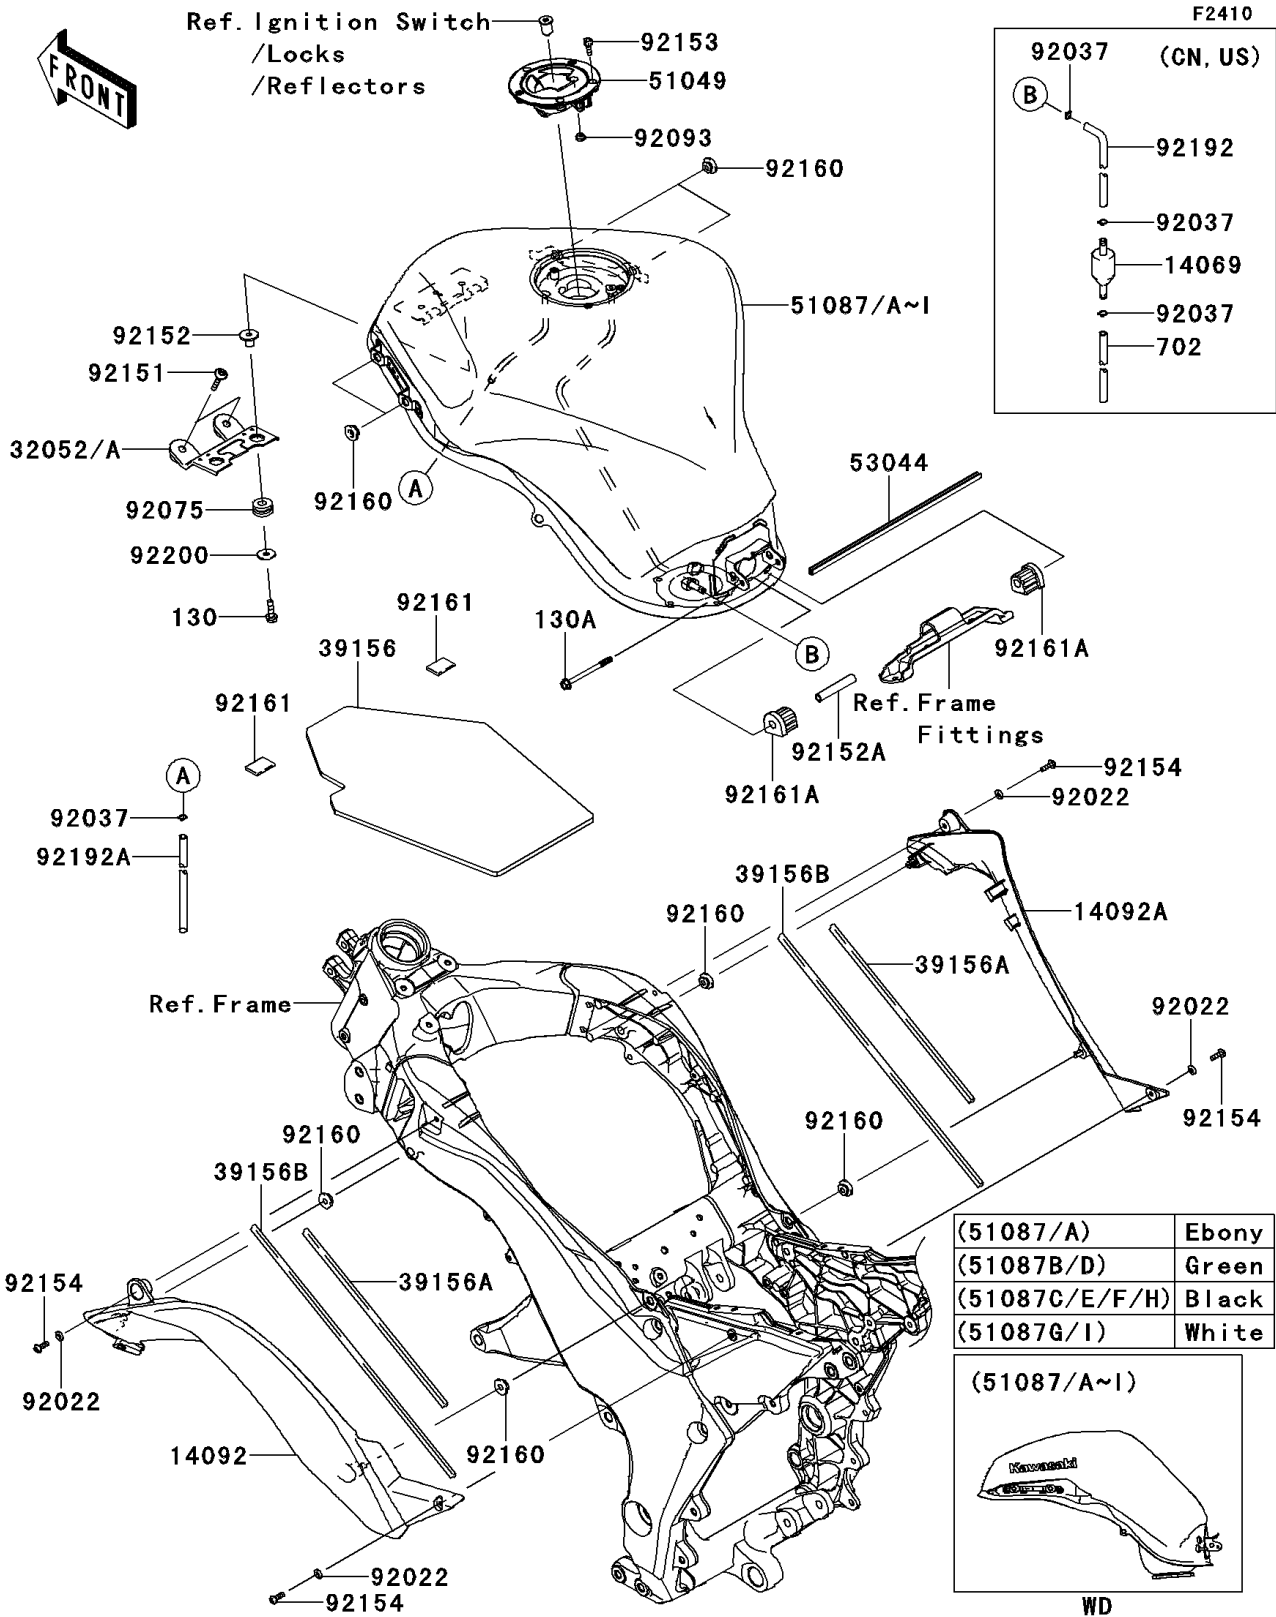

2012 NINJA® 1000 PARTS DIAGRAM

Fuel Tank

2012 NINJA® 1000 PARTS LIST

Fuel Tank

ITEM NAME	PART NUMBER	QUANTITY
BREATHER,TANK (Ref # 14069)	14069-0008	1
COVER,KNEE GRIP,LH,F.BLACK (Ref # 14092)	14092-0161-6Z	1
COVER,KNEE GRIP,RH,F.BLACK (Ref # 14092A)	14092-0162-6Z	1
BRACKET-TANK,F.S.BLACK (Ref # 32052)	32052-0146-18R	1
BRACKET-TANK,F.M.GRAY (Ref # 32052A)	32052-0146-26M	1
PAD,FUEL TANK (Ref # 39156)	39156-0658	1
PAD,8X280X5 (Ref # 39156A)	39156-0703	2
PAD,8X400X5 (Ref # 39156B)	39156-0704	2
CAP-TANK,FUEL (Ref # 51049)	51049-0039	1
TANK-COMP-FUEL,C.L.GREEN (Ref # 51087B)	51087-5207-17P	1
TANK-COMP-FUEL,M.S.BLACK (Ref # 51087C)	51087-5208-660	1
TANK-COMP-FUEL,C.L.GREEN (Ref # 51087D)	51087-5209-17P	1
TANK-COMP-FUEL,M.S.BLACK (Ref # 51087E)	51087-5210-660	1
TRIM (Ref # 53044)	53044-1296	1
WASHER,NYLON,5.3X11.5X1.5 (Ref # 92022)	92022-1521	4
CLAMP,TUBE (Ref # 92037)	92037-010	1
CLAMP,TUBE (Ref # 92037)	92037-010	4
DAMPER (Ref # 92075)	92075-1690	2
SEAL,FUEL TANK CAP (Ref # 92093)	92093-1030	1
BOLT,SOCKET,6X30 (Ref # 92151)	92151-1605	2
COLLAR (Ref # 92152)	92152-0091	2
COLLAR,6.8X10X60 (Ref # 92152A)	92152-1182	1
BOLT,SOCKET,5X16 (Ref # 92153)	92153-1616	3
BOLT,SOCKET,5X16 (Ref # 92154)	92154-0026	4
DAMPER (Ref # 92160)	92160-1613	8
DAMPER,20X30X3 (Ref # 92161)	92161-0958	2
DAMPER,FUEL TANK,RR (Ref # 92161A)	92161-1330	2
TUBE,BREATHER (Ref # 92192)	92192-0798	1
TUBE,6X9X926(30) (Ref # 92192A)	92192-1024	1

2012 NINJA® 1000 PARTS LIST

Fuel Tank

ITEM NAME	PART NUMBER	QUANTITY
WASHER,6.5X22X1.6 (Ref # 92200)	92200-1087	2
BOLT-FLANGED,6X22 (Ref # 130)	130BA0622	2
BOLT-FLANGED,6X70 (Ref # 130A)	130BB0670	1
TUBE-RUBBER,6X9X300 (Ref # 702)	702A06300	1