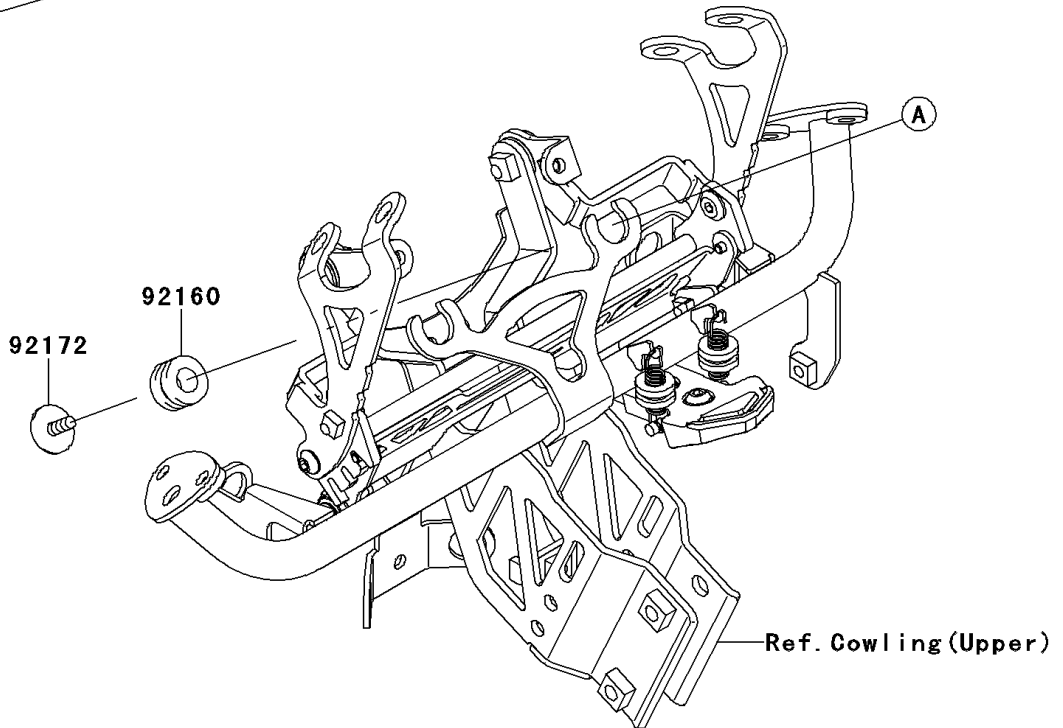

2011 NINJA® 1000 PARTS DIAGRAM

Meter(s)

F2530

2011 NINJA® 1000 PARTS LIST

Meter(s)

ITEM NAME	PART NUMBER	QUANTITY
COVER,METER,LWR (Ref # 14091)	14091-1739	1
COVER-METER CASE (Ref # 25023)	25023-0071	1
METER-ASSY,COMBINATION,US (Ref # 25031)	25031-0356	1
METER,TACHO&LCD (Ref # 28011)	28011-0192	1
SCREW,TAPPING,3X16 (Ref # 92009)	92009-1391	9
DAMPER (Ref # 92160)	92160-1167	3
SCREW,TAPPING,WP,5X14 (Ref # 92172)	92172-0441	3