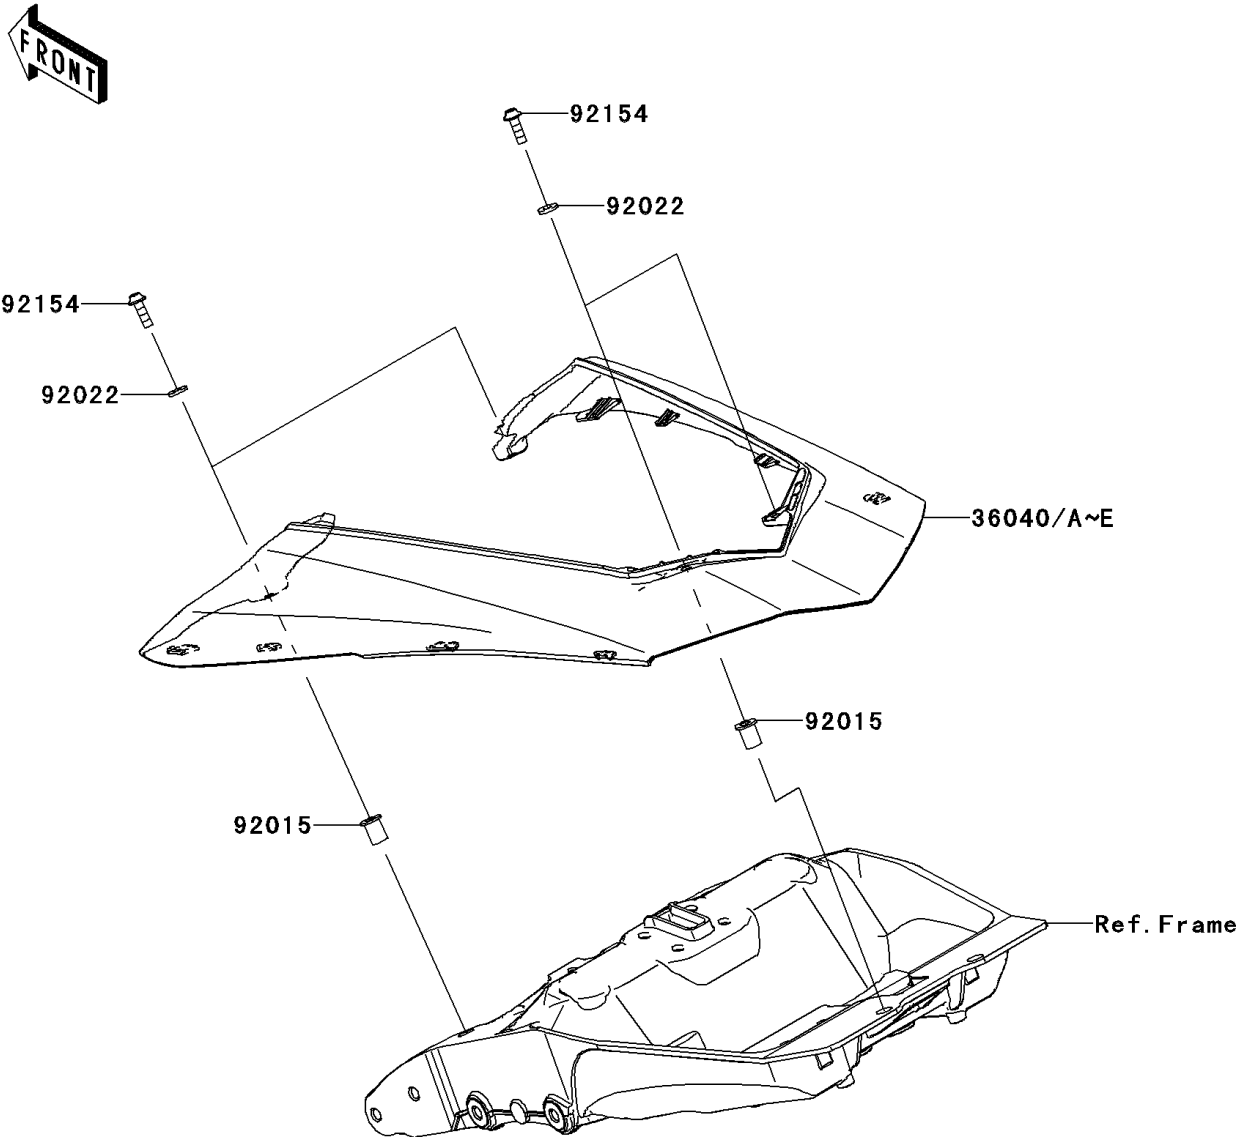

2011 NINJA® 1000 PARTS DIAGRAM

Side Covers

F2611

(36040C)	Ebony
(36040D)	Green
(36040E)	Red

(36040)	Green
(36040A)	White
(36040B)	Black

(36040C~E)

(GBF)

WD

(36040/A/B)

(GCF/GDF)

WOD

2011 NINJA® 1000 PARTS LIST

Side Covers

ITEM NAME	PART NUMBER	QUANTITY
COVER-TAIL,EBONY (Ref # 36040C)	36040-5381-H8	1
COVER-TAIL,C.L.GREEN (Ref # 36040D)	36040-5382-17P	1
COVER-TAIL,C.F.RED (Ref # 36040E)	36040-5382-816	1
NUT,WELL,5MM (Ref # 92015)	92015-1757	4
WASHER,NYLON,5.3X11.5X1.5 (Ref # 92022)	92022-1521	4
BOLT,SOCKET,5X16 (Ref # 92154)	92154-0026	4