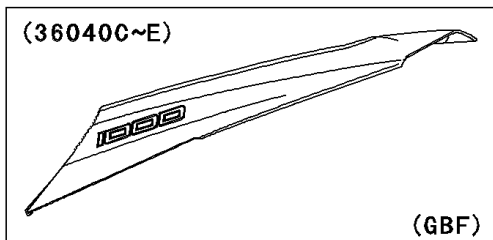

2011 NINJA® 1000 PARTS DIAGRAM

Side Covers

F2611

(36040C)	Ebony
(36040D)	Green
(36040E)	Red

(36040)	Green
(36040A)	White
(36040B)	Black

(36040C~E)

(GBF)

WD

(36040/A/B)

(GCF/GDF)

WOD

2011 NINJA® 1000 PARTS LIST

Side Covers

ITEM NAME	PART NUMBER	QUANTITY
COVER-TAIL,EBONY (Ref # 36040C)	36040-5381-H8	1
COVER-TAIL,C.L.GREEN (Ref # 36040D)	36040-5382-17P	1
COVER-TAIL,C.F.RED (Ref # 36040E)	36040-5382-816	1
NUT,WELL,5MM (Ref # 92015)	92015-1757	4
WASHER,NYLON,5.3X11.5X1.5 (Ref # 92022)	92022-1521	4
BOLT,SOCKET,5X16 (Ref # 92154)	92154-0026	4