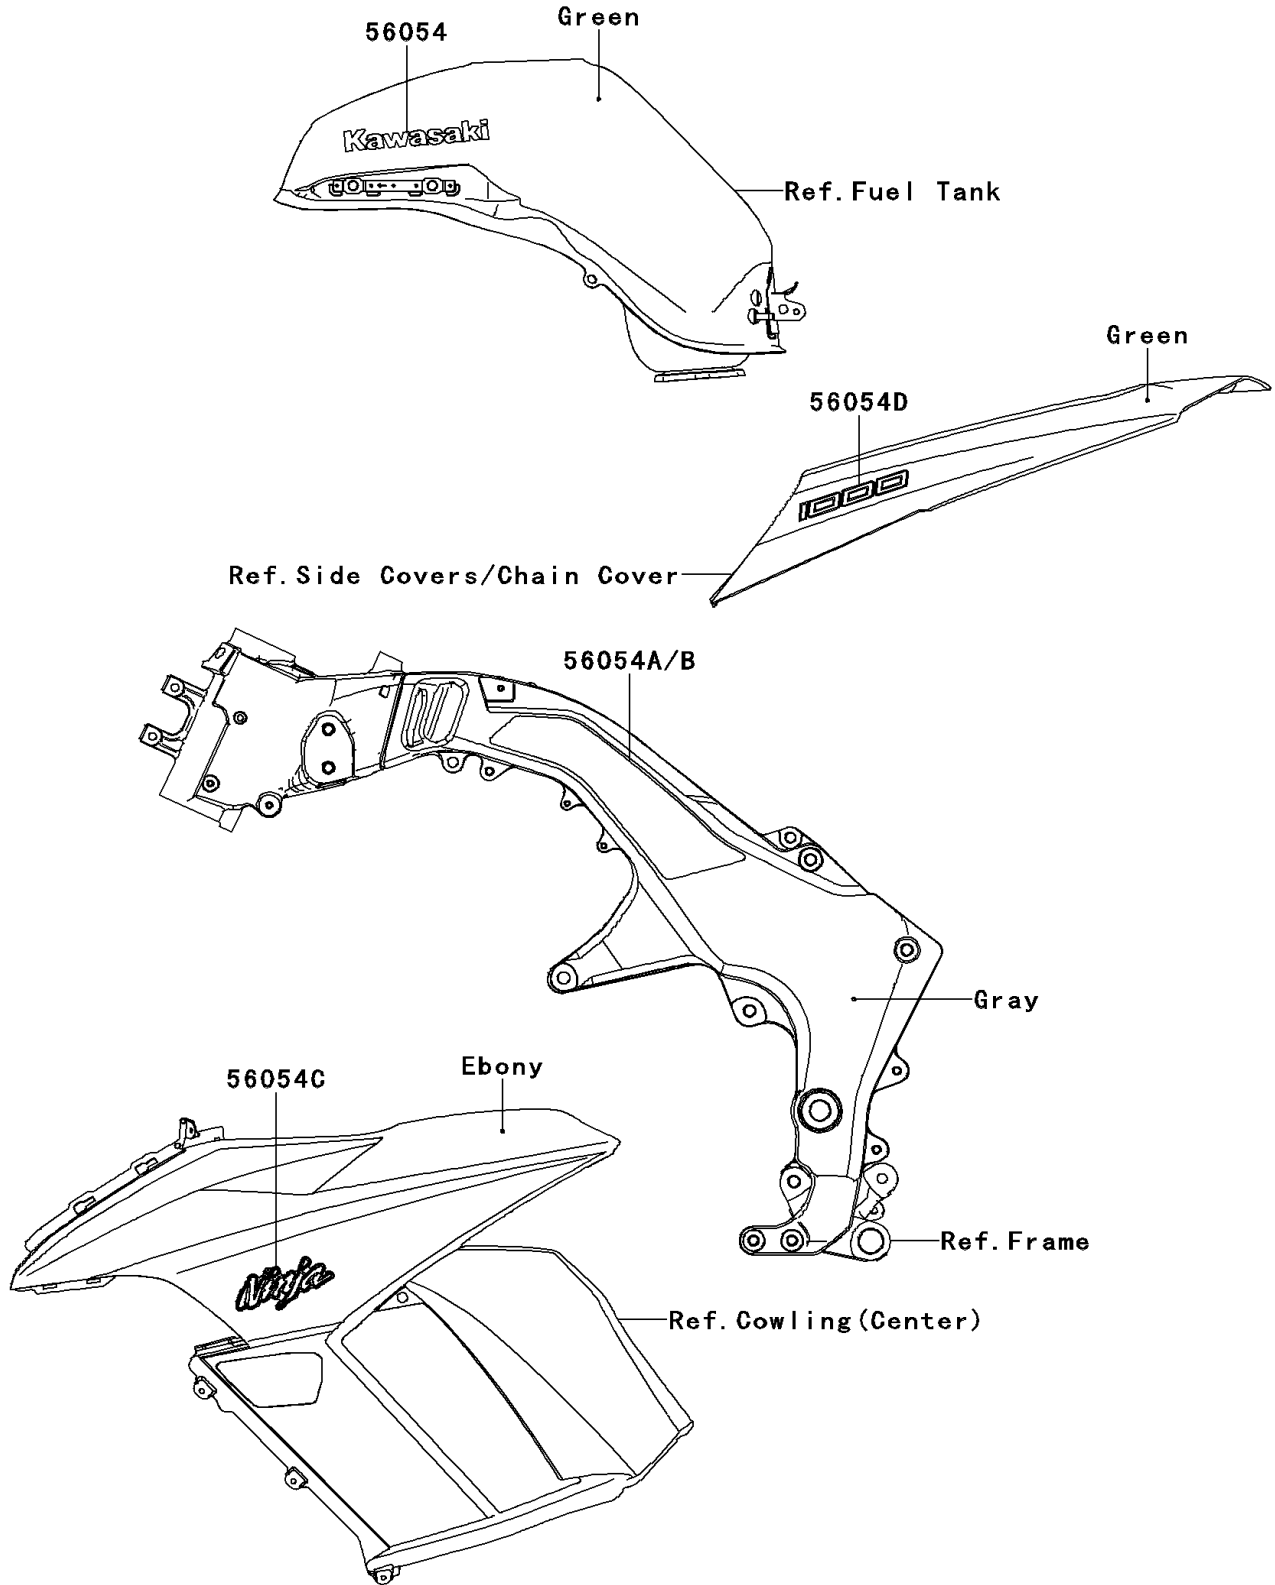

# 2012 NINJA® 1000 PARTS DIAGRAM

Decals(Green)(GCF)

F2861B

## 2012 NINJA® 1000 PARTS LIST

Decals(Green)(GCF)

ITEM NAME	PART NUMBER	QUANTITY
MARK,FUEL TANK,KAWASAKI (Ref # 56054)	56054-0515	2
MARK,FRAME PAD,LH (Ref # 56054A)	56054-0787	1
MARK,FRAME PAD,RH (Ref # 56054B)	56054-0788	1
MARK,SIDE COWL.,NINJA (Ref # 56054C)	56054-0882	2
MARK,TAIL COVER,1000 (Ref # 56054D)	56054-0883	2