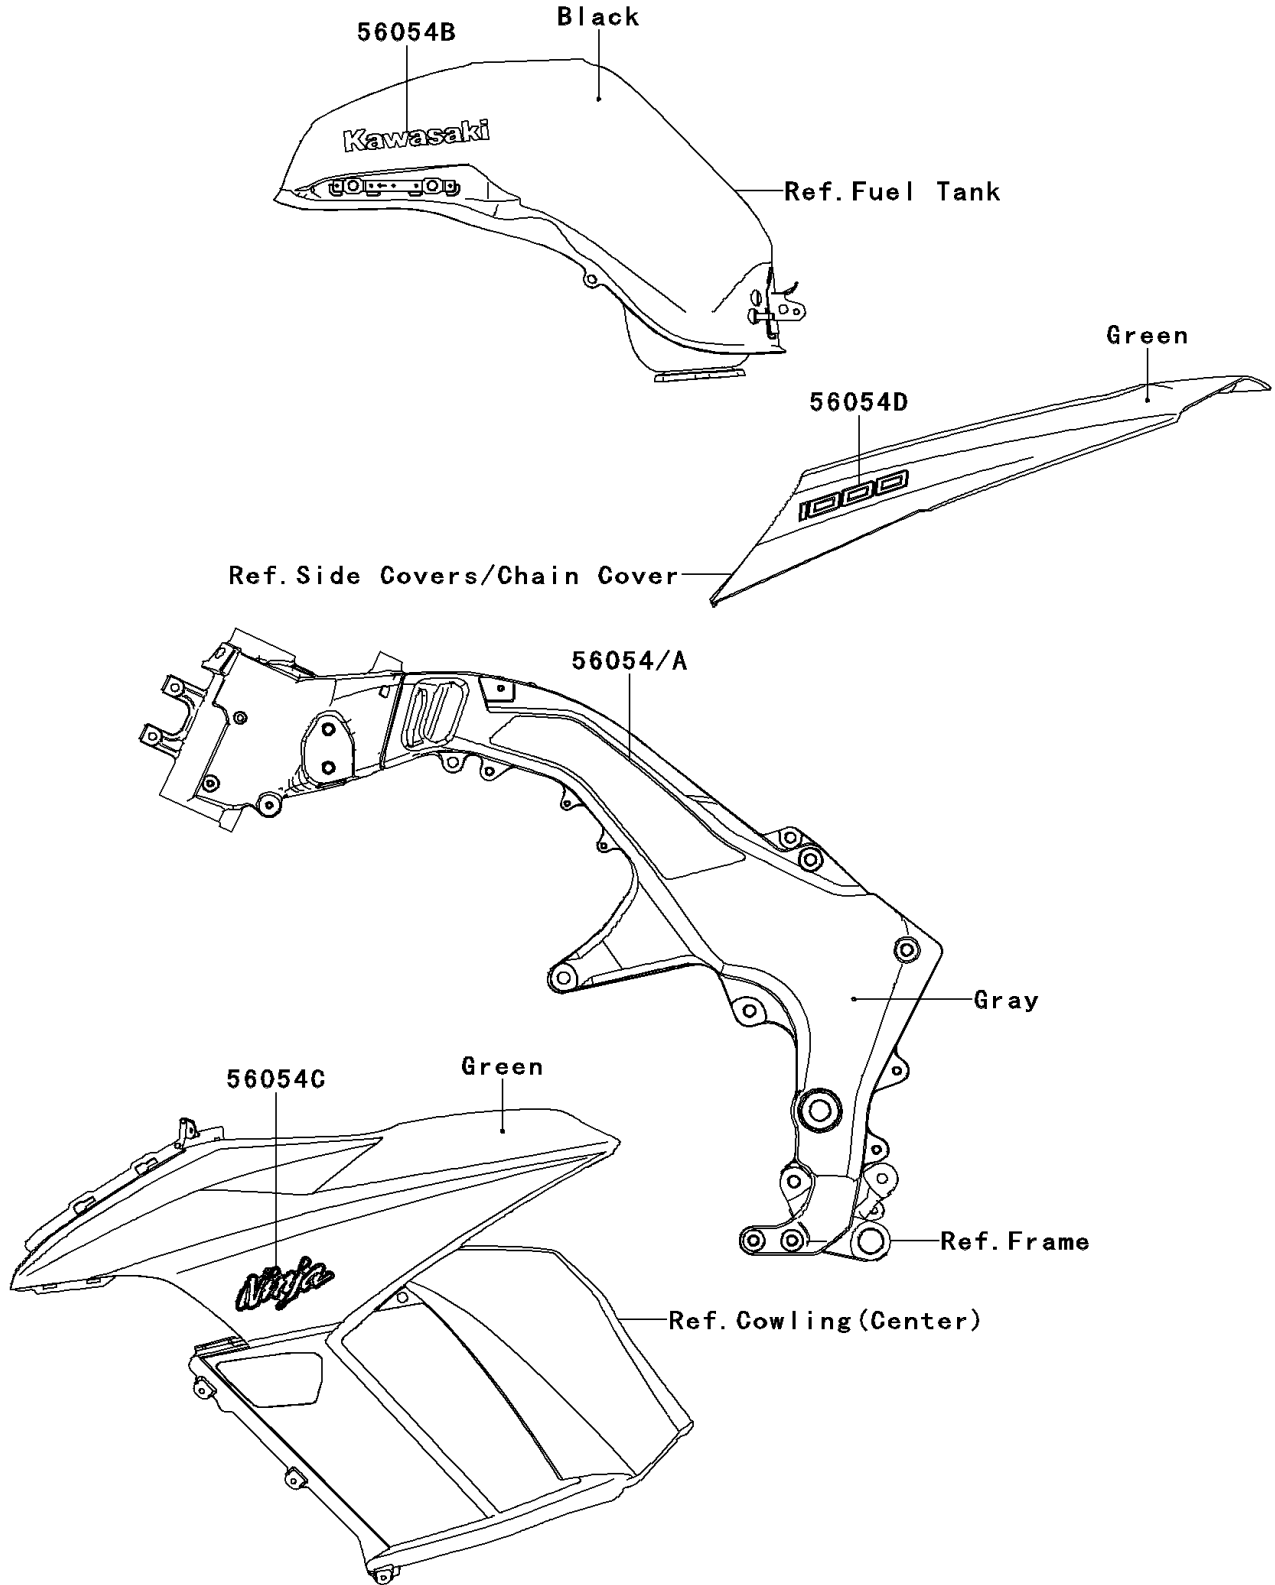

# 2013 NINJA® 1000 PARTS DIAGRAM

Decals(Green)(GDF)

F2861D

## 2013 NINJA® 1000 PARTS LIST

Decals(Green)(GDF)

ITEM NAME	PART NUMBER	QUANTITY
MARK,FRAME PAD,LH (Ref # 56054)	56054-0787	1
MARK,FRAME PAD,RH (Ref # 56054A)	56054-0788	1
MARK,FUEL TANK,KAWASAKI (Ref # 56054B)	56054-1076	2
MARK,SIDE COVER,NINJA (Ref # 56054C)	56054-1077	2
MARK,TAIL COVER,1000 (Ref # 56054D)	56054-1078	2