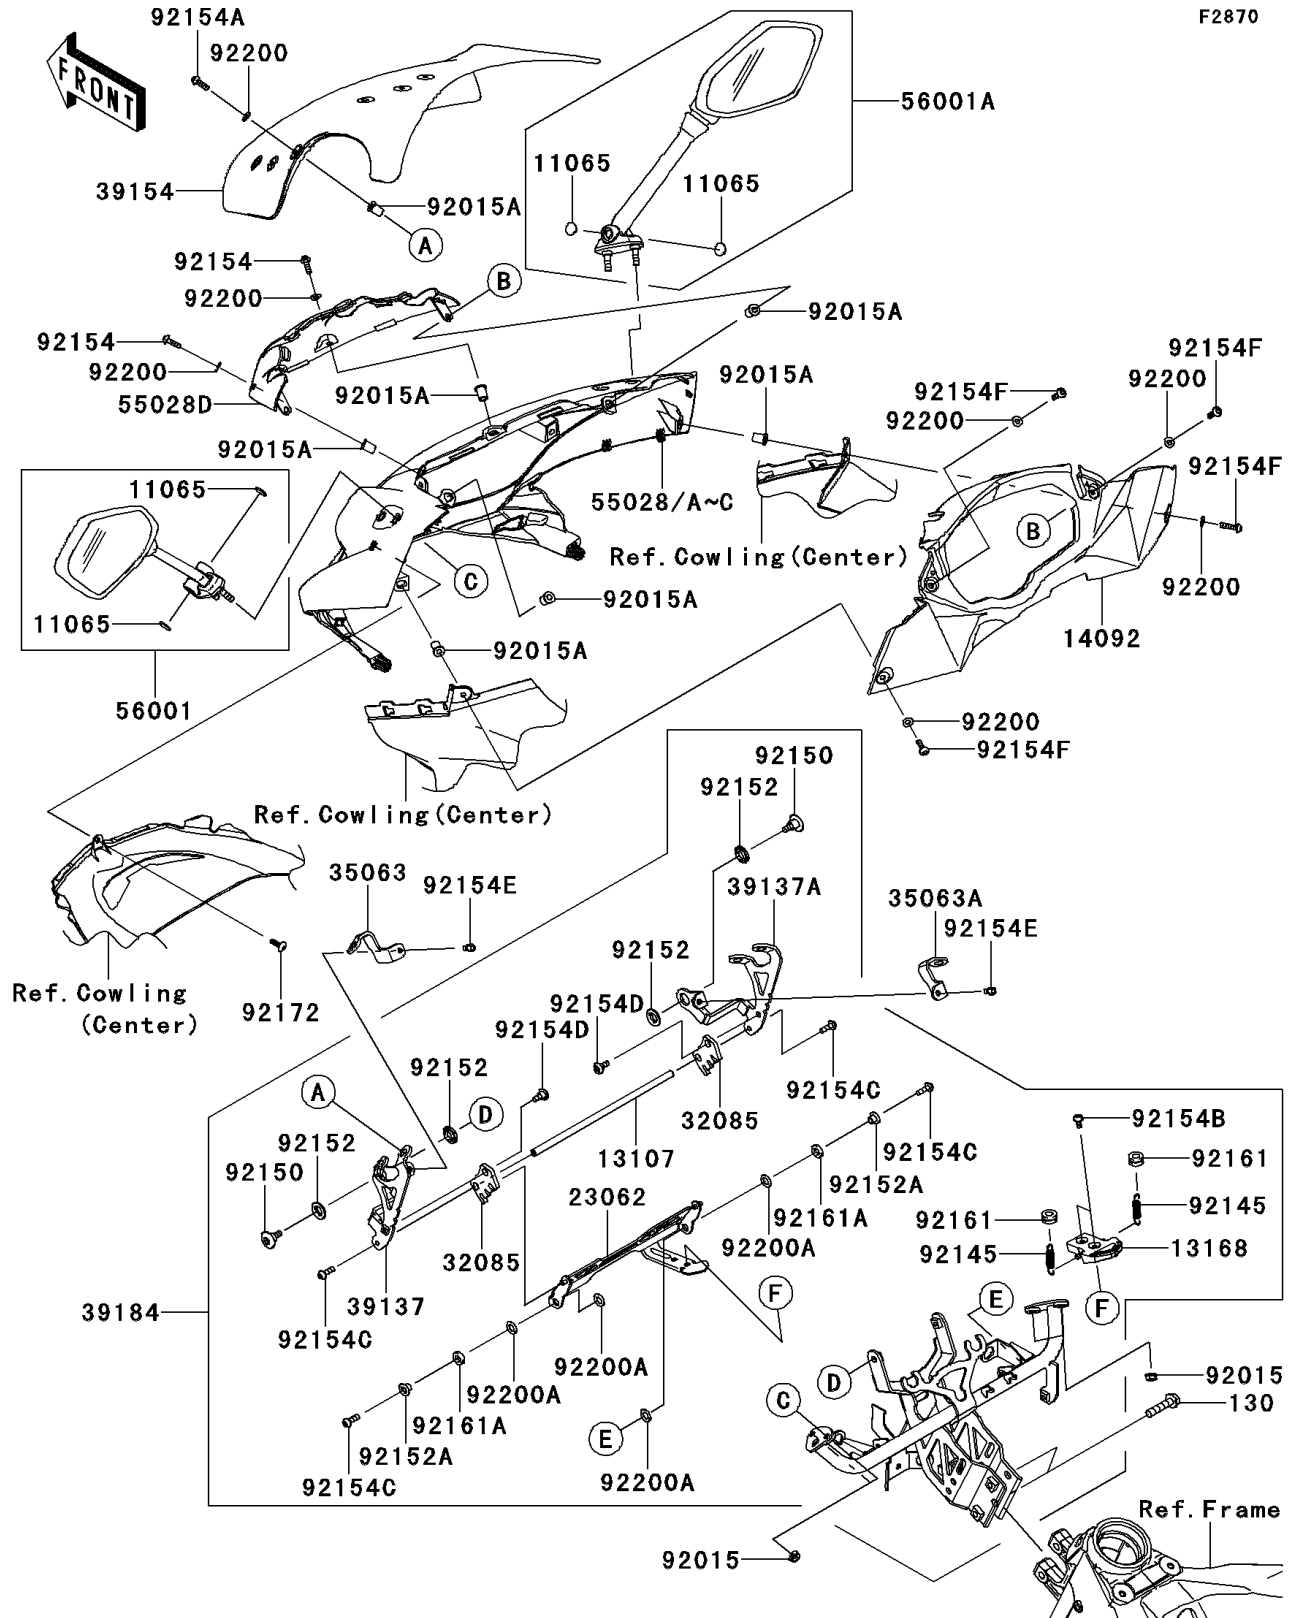

2012 NINJA® 1000 PARTS DIAGRAM

Cowling(Upper)

F2870

2012 NINJA® 1000 PARTS LIST

Cowling(Upper)

ITEM NAME	PART NUMBER	QUANTITY
CAP (Ref # 11065)	11065-0787	4
SHAFT (Ref # 13107)	13107-0241	1
LEVER,ADJUST (Ref # 13168)	13168-0211	1
COVER,METER,F.BLACK (Ref # 14092)	14092-0792-6Z	1
BRACKET-COMP (Ref # 23062)	23062-0136	1
STOPPER (Ref # 32085)	32085-0201	2
STAY,LH (Ref # 35063)	35063-0738	1
STAY,RH (Ref # 35063A)	35063-0739	1
STAY-COMP,LH (Ref # 39137)	39137-0064	1
STAY-COMP,RH (Ref # 39137A)	39137-0065	1
WINDSHIELD (Ref # 39154)	39154-0052	1
BRACKET-ASSY,WINDSHIELD (Ref # 39184)	39184-0703	1
COWLING,UPP,C.L.GREEN (Ref # 55028A)	55028-0343-17P	1
COWLING,UPP,M.S.BLACK (Ref # 55028C)	55028-0343-660	1
COWLING,CNT,F.BLACK (Ref # 55028D)	55028-0353-6Z	1
MIRROR-ASSY,LH (Ref # 56001)	56001-0231	1
MIRROR-ASSY,RH (Ref # 56001A)	56001-0232	1
NUT,FLANGED,6MM,BLACK (Ref # 92015)	92015-1233	4
NUT,WELL,5MM (Ref # 92015A)	92015-1757	12
SPRING (Ref # 92145)	92145-0805	2
BOLT,SOCKET,6MM (Ref # 92150)	92150-1154	2
COLLAR,10X20X3.75 (Ref # 92152)	92152-0913	4
COLLAR,5.6X8X7.8 (Ref # 92152A)	92152-1506	2
BOLT,SOCKET,5X16 (Ref # 92154)	92154-0026	2
BOLT,SOCKET,5X16 (Ref # 92154A)	92154-0209	6
BOLT,SOCKET,5X10 (Ref # 92154B)	92154-0211	2
BOLT,SOCKET,5X16 (Ref # 92154C)	92154-0287	4
BOLT,SOCKET,5X14 (Ref # 92154D)	92154-0427	2
BOLT,SOCKET,5X12 (Ref # 92154E)	92154-0503	2

2012 NINJA® 1000 PARTS LIST

Cowling(Upper)

ITEM NAME	PART NUMBER	QUANTITY
BOLT,SOCKET,5X20 (Ref # 92154F)	92154-0829	4
DAMPER (Ref # 92161)	92161-0056	2
DAMPER,8.2X15X3 (Ref # 92161A)	92161-0998	2
SCREW,TAPPING,5X16 (Ref # 92172)	92172-0238	1
WASHER,NYLONE,5.3X11.5X0.5 (Ref # 92200)	92200-0006	12
WASHER,8.2X15X1 (Ref # 92200A)	92200-0742	4
BOLT-FLANGED,8X35 (Ref # 130)	130CB0835	2