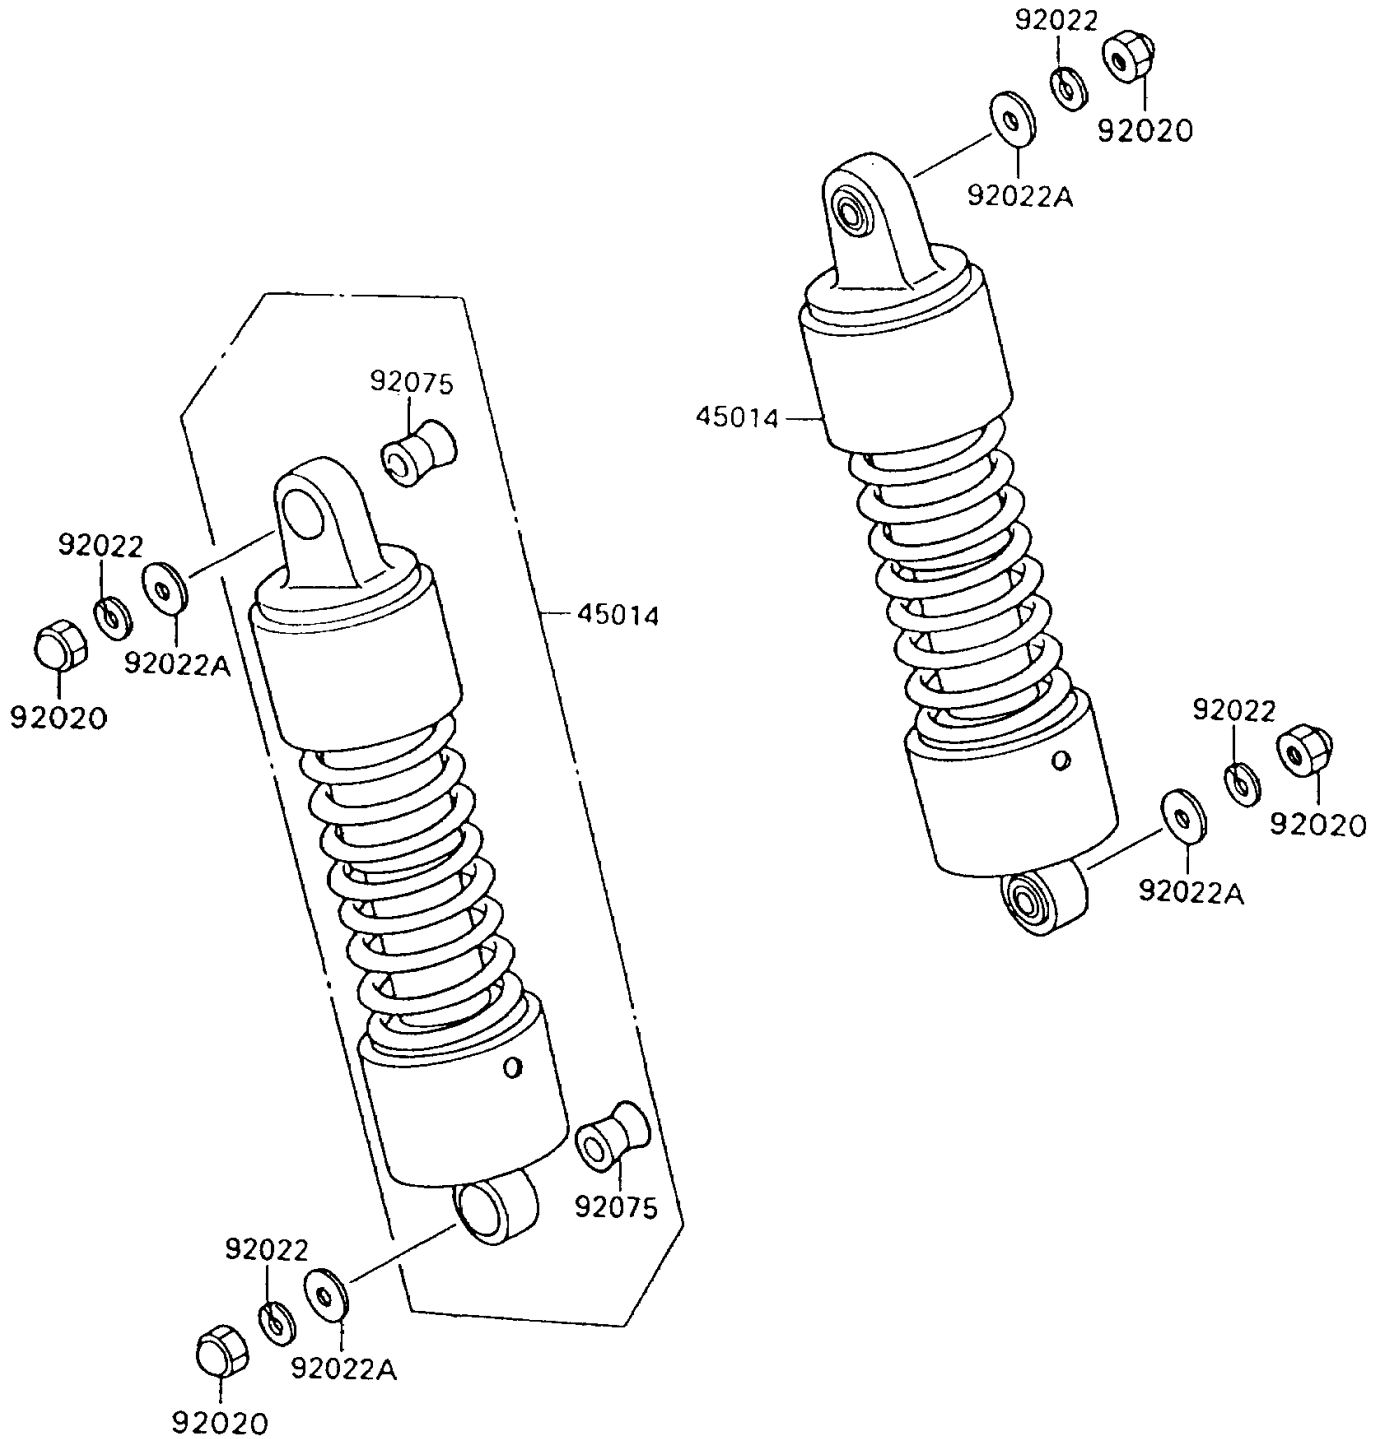

1994 Vulcan 88 PARTS DIAGRAM

Suspension/Shock Absorber

F2151

1994 Vulcan 88 PARTS LIST

Suspension/Shock Absorber

ITEM NAME	PART NUMBER	QUANTITY
SHOCKABSORBER (Ref # 45014)	45014-1371	2
NUT,CAP,10MM (Ref # 92020)	92020-003	4
WASHER,SPRING,10MM (Ref # 92022)	92022-1540	4
WASHER,10.5X26X2.3 (Ref # 92022A)	92022-246	4
DAMPER,SHOCKABSORBER (Ref # 92075)	92075-1387	4