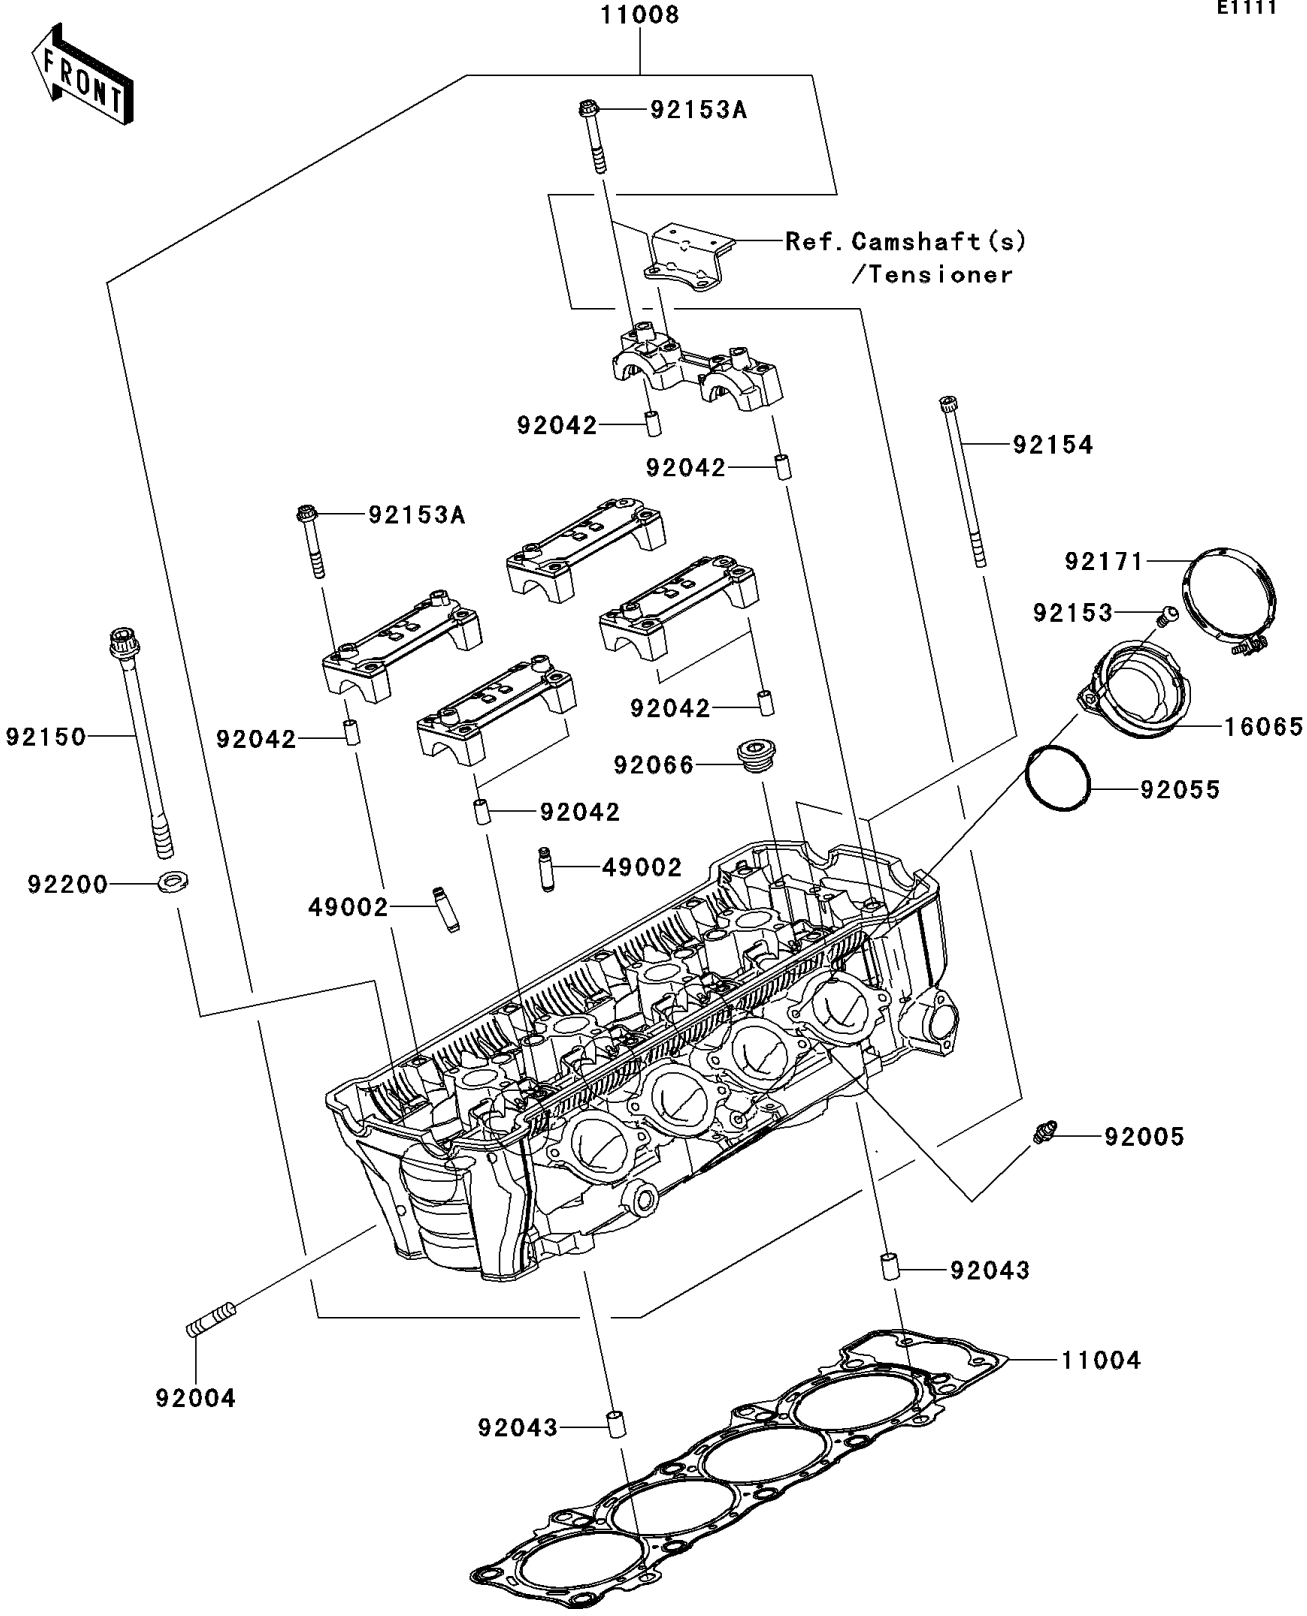

2012 NINJA® 1000 ABS PARTS DIAGRAM

Cylinder Head

E1111

2012 NINJA® 1000 ABS PARTS LIST

Cylinder Head

ITEM NAME	PART NUMBER	QUANTITY
GASKET-HEAD (Ref # 11004)	11004-0084	1
HEAD-COMP-CYLINDER (Ref # 11008)	11008-0171	1
HOLDER-CARBURETOR (Ref # 16065)	16065-0067	4
GUIDE-VALVE (Ref # 49002)	49002-0009	16
STUD,8X18 (Ref # 92004)	92004-0049	8
FITTING (Ref # 92005)	92005-1273	1
PIN,DOWEL,6.3X8X14 (Ref # 92042)	92042-007	10
PIN,8.2X10X14 (Ref # 92043)	92043-1264	2
RING-O,42X1.9 (Ref # 92055)	92055-1536	4
PLUG,18X10 (Ref # 92066)	92066-0016	5
BOLT,10X165 (Ref # 92150)	92150-1368	10
BOLT,TORX,6X14 (Ref # 92153)	92153-0406	8
BOLT,SOCKET,6X45 (Ref # 92153A)	92153-0656	20
BOLT,SOCKET,6X115 (Ref # 92154)	92154-0205	2
CLAMP,60MM (Ref # 92171)	92171-0729	4
WASHER,10.5X19X2.3 (Ref # 92200)	92200-0114	10