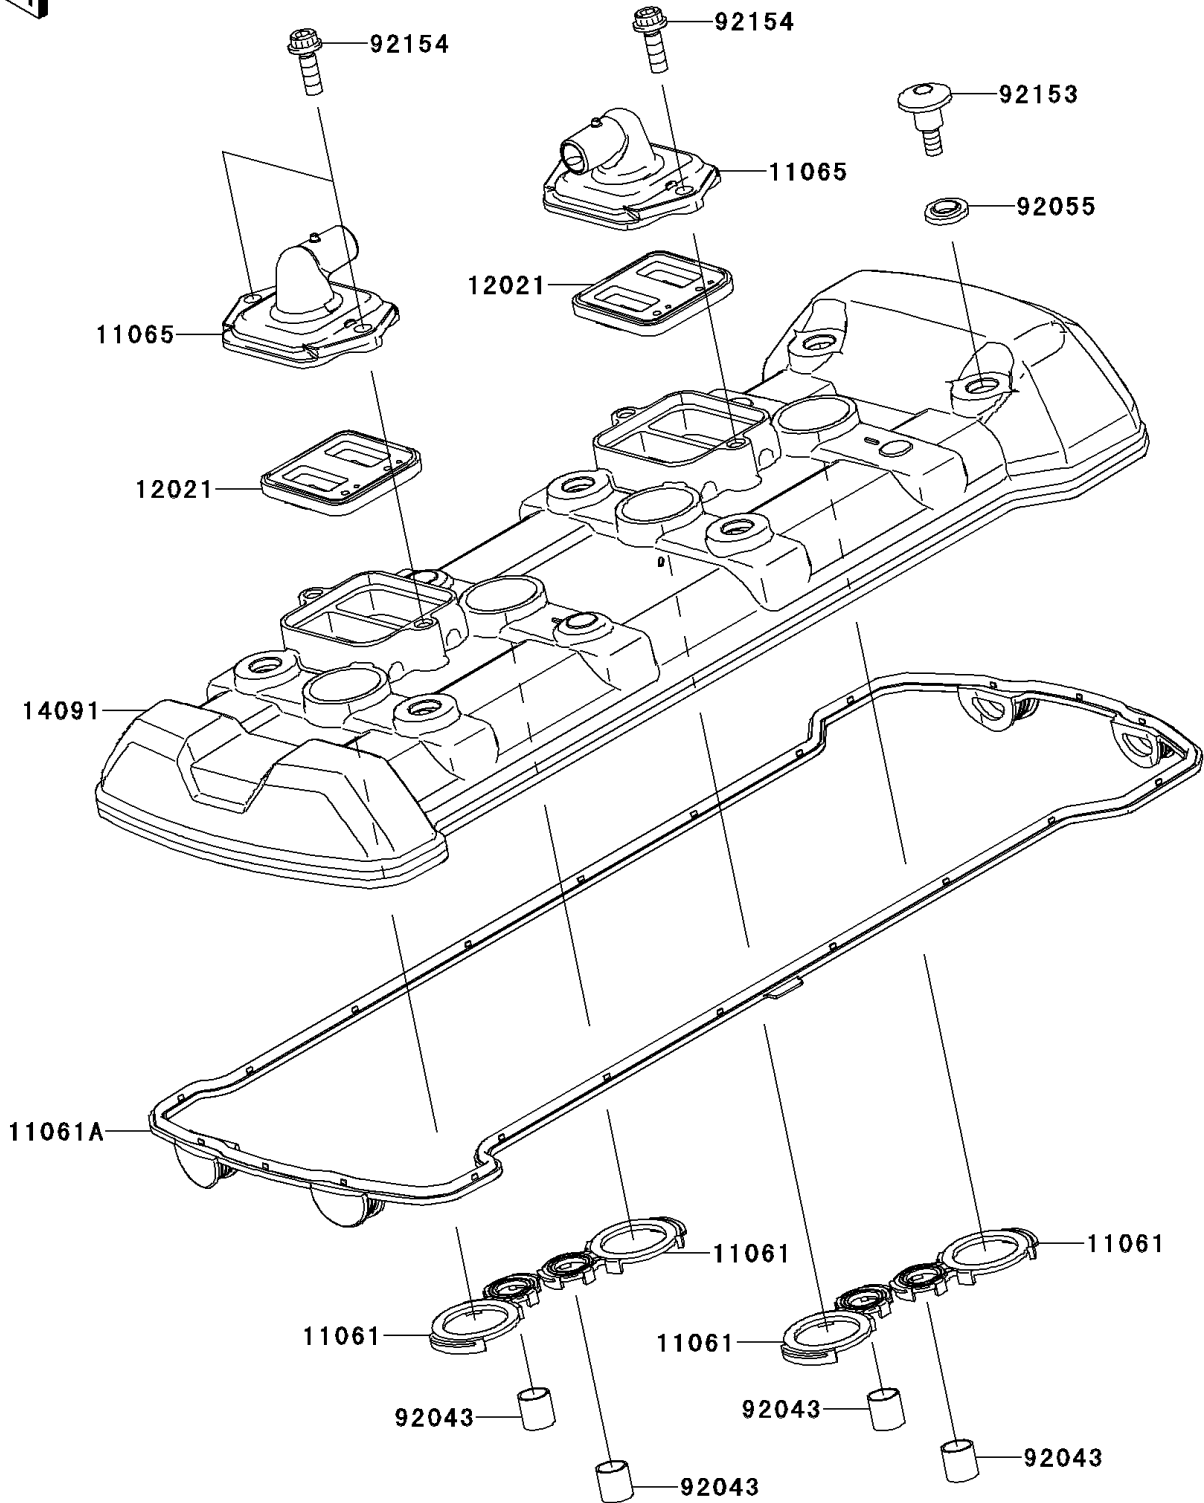

# 2012 NINJA® 1000 ABS PARTS DIAGRAM

Cylinder Head Cover

E1112

## 2012 NINJA® 1000 ABS PARTS LIST

### Cylinder Head Cover

ITEM NAME	PART NUMBER	QUANTITY
GASKET,SPARK PLUG (Ref # 11061)	11061-0104	4
GASKET,HEAD (Ref # 11061A)	11061-0438	1
CAP,HEAD COVER (Ref # 11065)	11065-0328	2
VALVE-ASSY-REED (Ref # 12021)	12021-0016	2
COVER,HEAD (Ref # 14091)	14091-1771	1
PIN,10.1X12X14 (Ref # 92043)	92043-4009	4
RING-O (Ref # 92055)	92055-0143	6
BOLT,SOCKET,6X22.5 (Ref # 92153)	92153-1779	6
BOLT,SOCKET,6X18 (Ref # 92154)	92154-0351	4