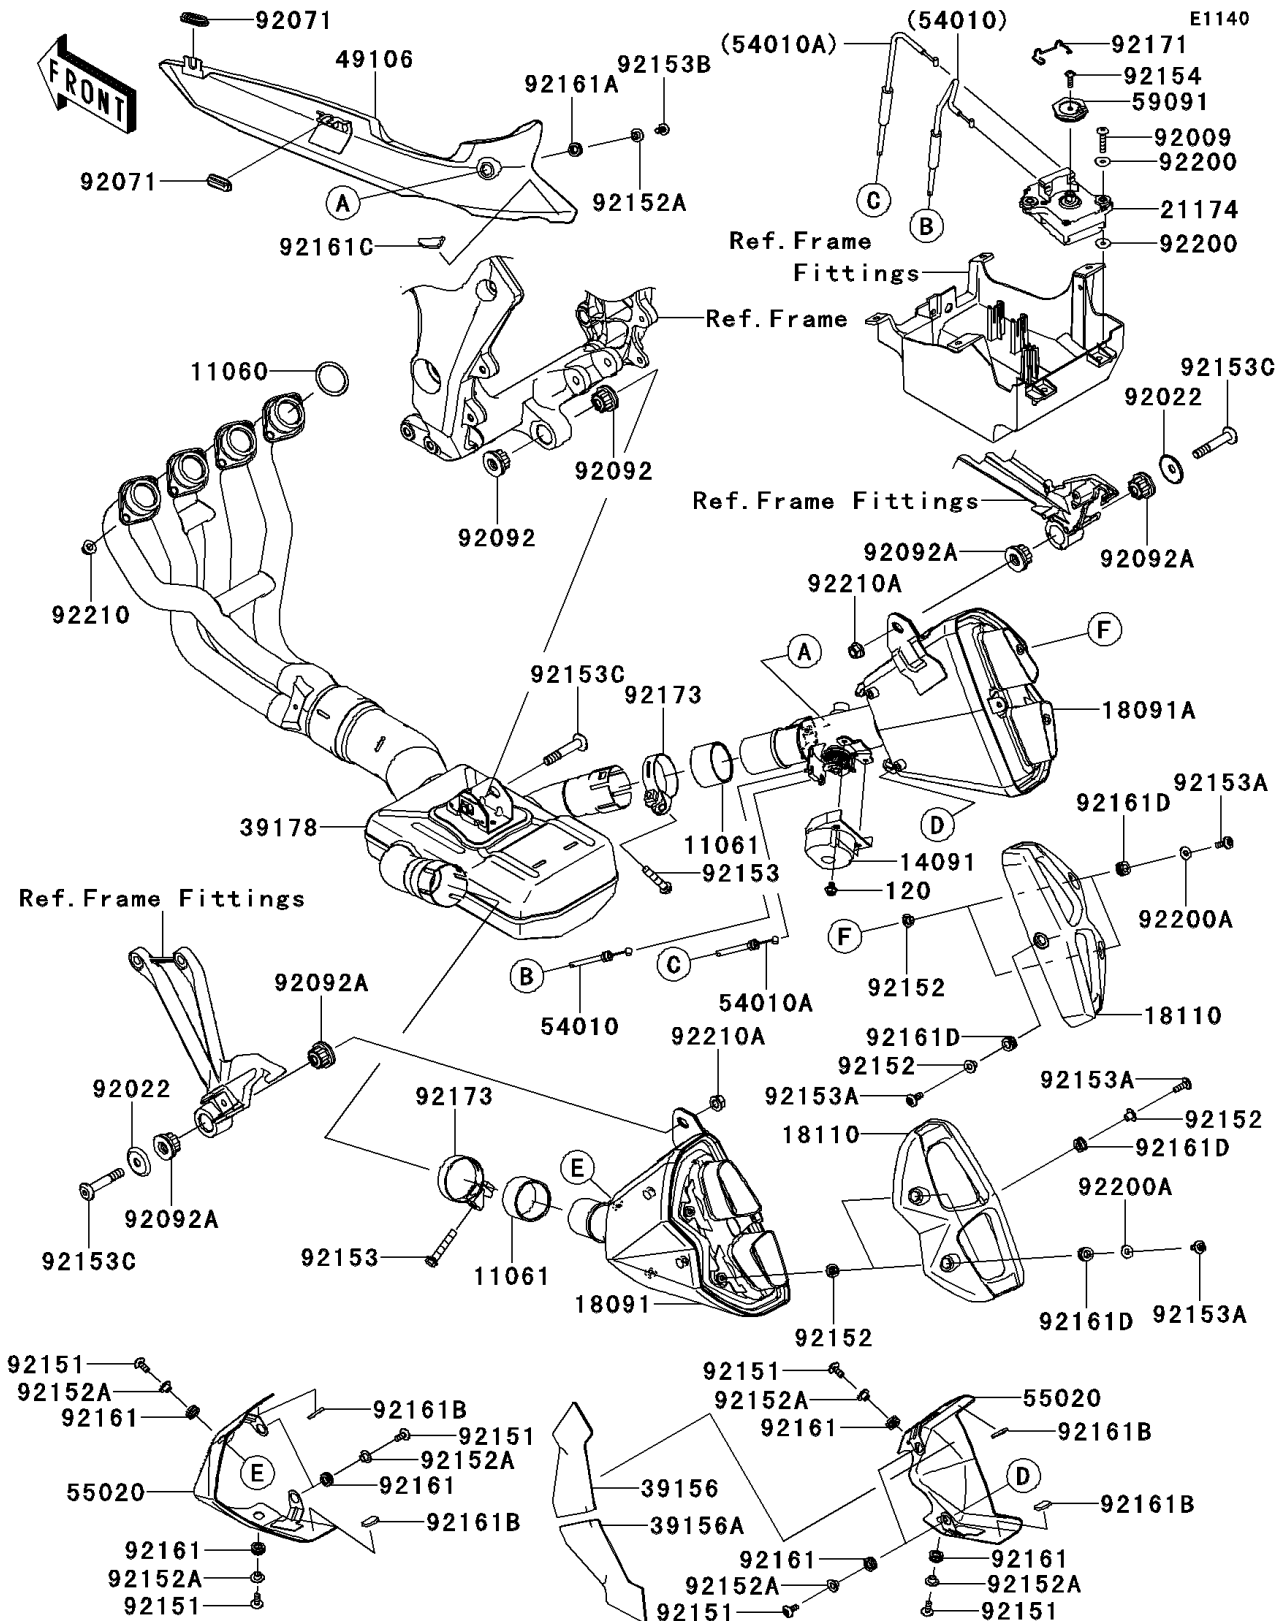

2013 NINJA® 1000 ABS PARTS DIAGRAM

Muffler(s)

2013 NINJA® 1000 ABS PARTS LIST

Muffler(s)

ITEM NAME	PART NUMBER	QUANTITY
GASKET,EXHAUST PIPE HOLDER (Ref # 11060)	11060-1103	4
GASKET,MUFFLER CONNECTING (Ref # 11061)	11061-0726	2
COVER,PULLEY (Ref # 14091)	14091-0712	1
BODY-COMP-MUFFLER,LH (Ref # 18091)	18091-0858	1
BODY-COMP-MUFFLER,RH (Ref # 18091A)	18091-0859	1
BODY END-MUFFLER (Ref # 18110)	18110-0114	2
MOTOR-ELECTRIC (Ref # 21174)	21174-0005	1
PAD (Ref # 39156)	39156-0728	1
PAD (Ref # 39156A)	39156-0729	1
MANIFOLD-COMP-EXHAUST (Ref # 39178)	39178-0166	1
COVER-MUFFLER (Ref # 49106)	49106-0710	1
CABLE,OPEN,WHITE (Ref # 54010)	54010-0119	1
CABLE,CLOSE,BLACK (Ref # 54010A)	54010-0120	1
GUARD,FRONT COVER (Ref # 55020)	55020-0568	2
PULLEY (Ref # 59091)	59091-0007	1
SCREW,TAPPING,6X30 (Ref # 92009)	92009-1481	2
WASHER (Ref # 92022)	92022-289	2
GROMMET (Ref # 92071)	92071-1187	2
BUSHING-RUBBER (Ref # 92092)	92092-1081	2
BUSHING-RUBBER,MUFFLER (Ref # 92092A)	92092-1087	4
BOLT,SOCKET,6X14 (Ref # 92151)	92151-1654	8
COLLAR (Ref # 92152)	92152-0237	6
COLLAR (Ref # 92152A)	92152-0286	9
BOLT,8X45 (Ref # 92153)	92153-0702	2
BOLT,6X18 (Ref # 92153A)	92153-0816	6
BOLT,SOCKET,6X16 (Ref # 92153B)	92153-0817	1
BOLT,SOCKET,10X58 (Ref # 92153C)	92153-1930	3
BOLT,TORX,5X18 (Ref # 92154)	92154-0217	1
DAMPER (Ref # 92161)	92161-0306	8

2013 NINJA[®] 1000 ABS PARTS LIST

Muffler(s)

ITEM NAME	PART NUMBER	QUANTITY
DAMPER (Ref # 92161A)	92161-0308	1
DAMPER (Ref # 92161B)	92161-0856	4
DAMPER,SIDE COVER (Ref # 92161C)	92161-0870	1
DAMPER (Ref # 92161D)	92161-0938	6
CLAMP (Ref # 92171)	92171-0292	1
CLAMP (Ref # 92173)	92173-0037	2
WASHER (Ref # 92200)	92200-0078	4
WASHER,6.5X16X1.0 (Ref # 92200A)	92200-3712	4
NUT,8MM (Ref # 92210)	92210-0076	8
NUT (Ref # 92210A)	92210-0568	2
BOLT-SOCKET,6X10 (Ref # 120)	120CB0610	2