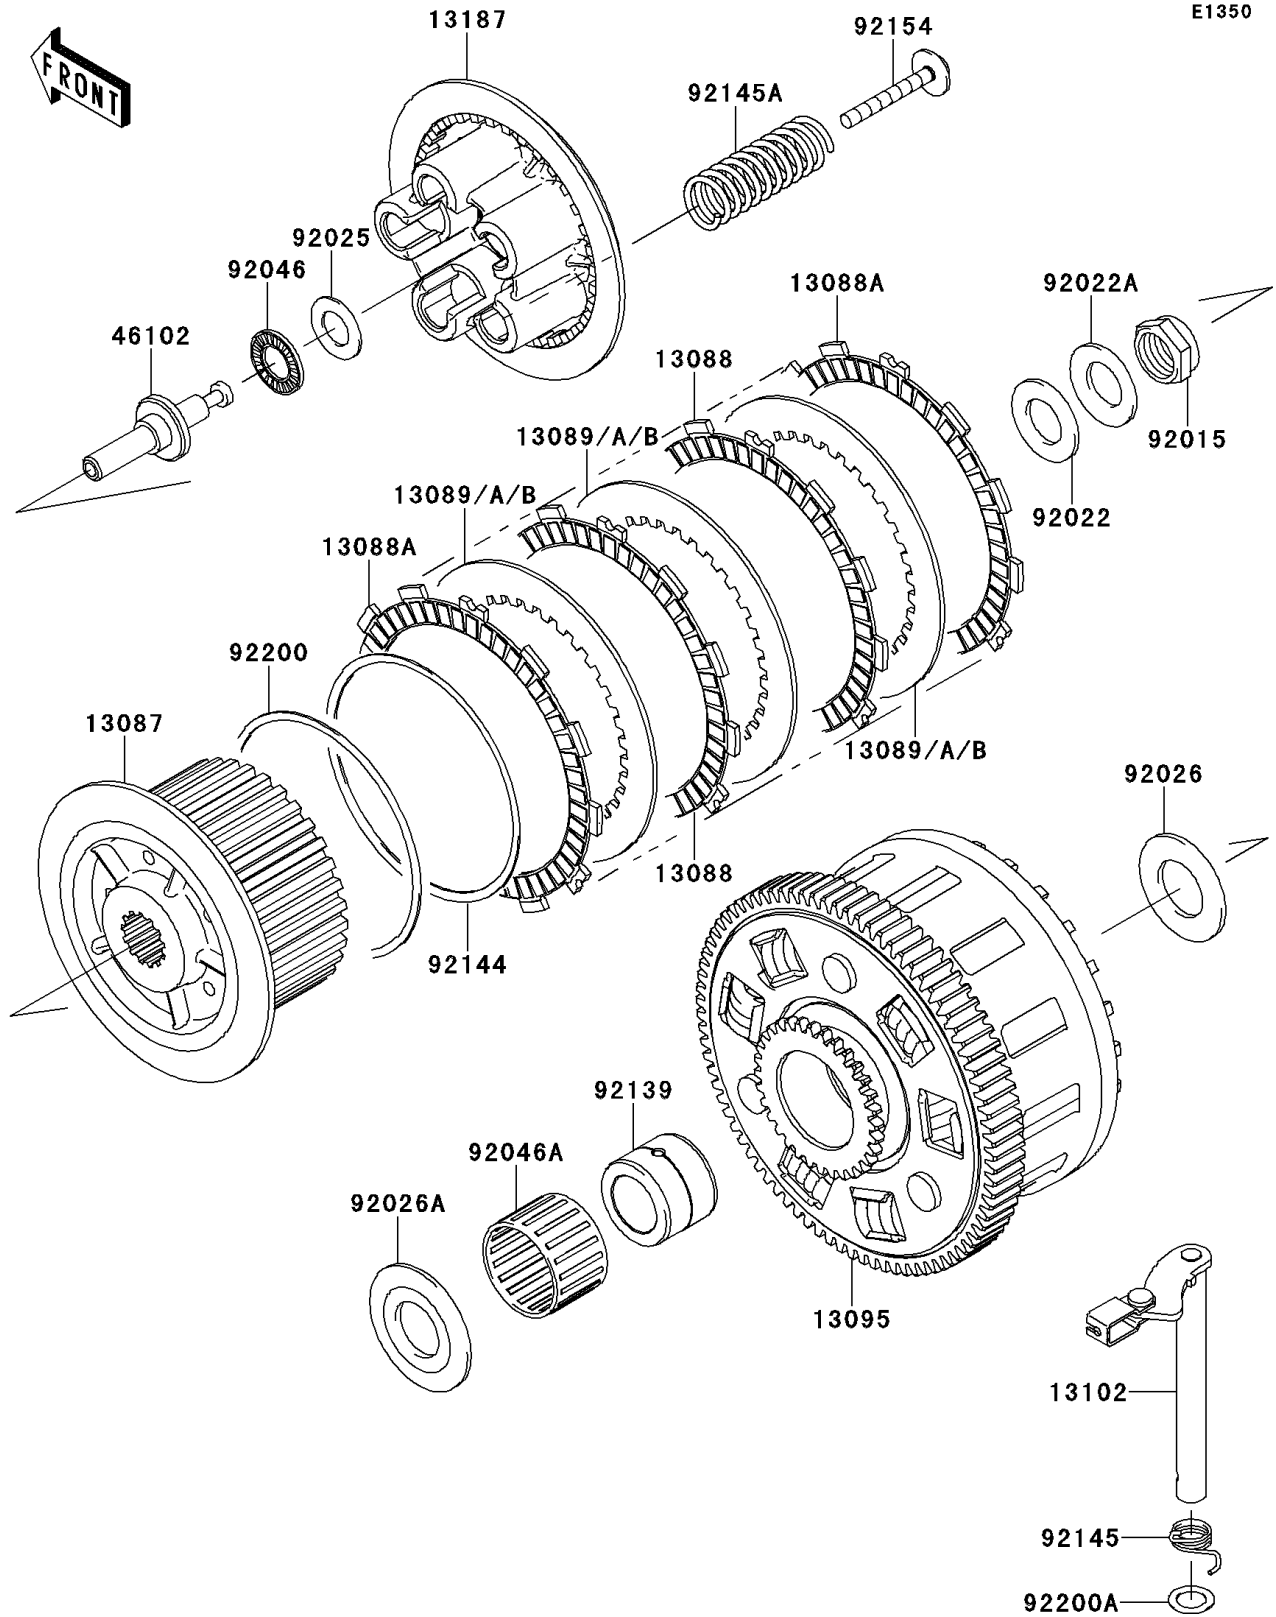

2012 NINJA® 1000 ABS PARTS DIAGRAM

Clutch

2012 NINJA® 1000 ABS PARTS LIST

Clutch

| ITEM NAME | PART NUMBER | QUANTITY |
|--|-------------|----------|
| HUB-CLUTCH (Ref # 13087) | 13087-0051 | 1 |
| PLATE-FRICTION (Ref # 13088) | 13088-0049 | 8 |
| PLATE-FRICTION (Ref # 13088A) | 13088-0052 | 2 |
| PLATE-CLUTCH,T=2.3 (Ref # 13089) | 13089-0008 | AR |
| PLATE-CLUTCH,T=2.6 (Ref # 13089A) | 13089-0009 | 9 |
| PLATE-CLUTCH,T=2.9 (Ref # 13089B) | 13089-1093 | AR |
| HOUSING-COMP-CLUTCH (Ref # 13095) | 13095-0118 | 1 |
| RELEASE-COMP-CLUTCH (Ref # 13102) | 13102-0038 | 1 |
| PLATE-CLUTCH OPERATING (Ref # 13187) | 13187-0019 | 1 |
| ROD (Ref # 46102) | 46102-0083 | 1 |
| NUT,20MM (Ref # 92015) | 92015-1555 | 1 |
| WASHER,20.3X36X2.3 (Ref # 92022) | 92022-1116 | 1 |
| WASHER,20.3X36X3.7 (Ref # 92022A) | 92022-1868 | 1 |
| SHIM,15.3X27.5X1.20 (Ref # 92025) | 92025-1137 | 1 |
| SPACER,25.5X47X2.5 (Ref # 92026) | 92026-022 | 1 |
| SPACER (Ref # 92026A) | 92026-1497 | 1 |
| BEARING-NEEDLE,AXK1102 (Ref # 92046) | 92046-1052 | 1 |
| BEARING-NEEDLE,K38X43X28.8X (Ref # 92046A) | 92046-1263 | 1 |
| BUSHING,25X38X29.05 (Ref # 92139) | 92139-0067 | 1 |
| SPRING,FRICTION PLATE (Ref # 92144) | 92144-1854 | 1 |
| SPRING,RELEASE-COMP (Ref # 92145) | 92145-0325 | 1 |
| SPRING (Ref # 92145A) | 92145-0736 | 5 |
| BOLT,CLUTCH OPERATING (Ref # 92154) | 92154-0352 | 5 |
| WASHER,FRICTION PLATE (Ref # 92200) | 92200-1260 | 1 |
| WASHER,12X18.5X0.5 (Ref # 92200A) | 92200-1487 | 1 |